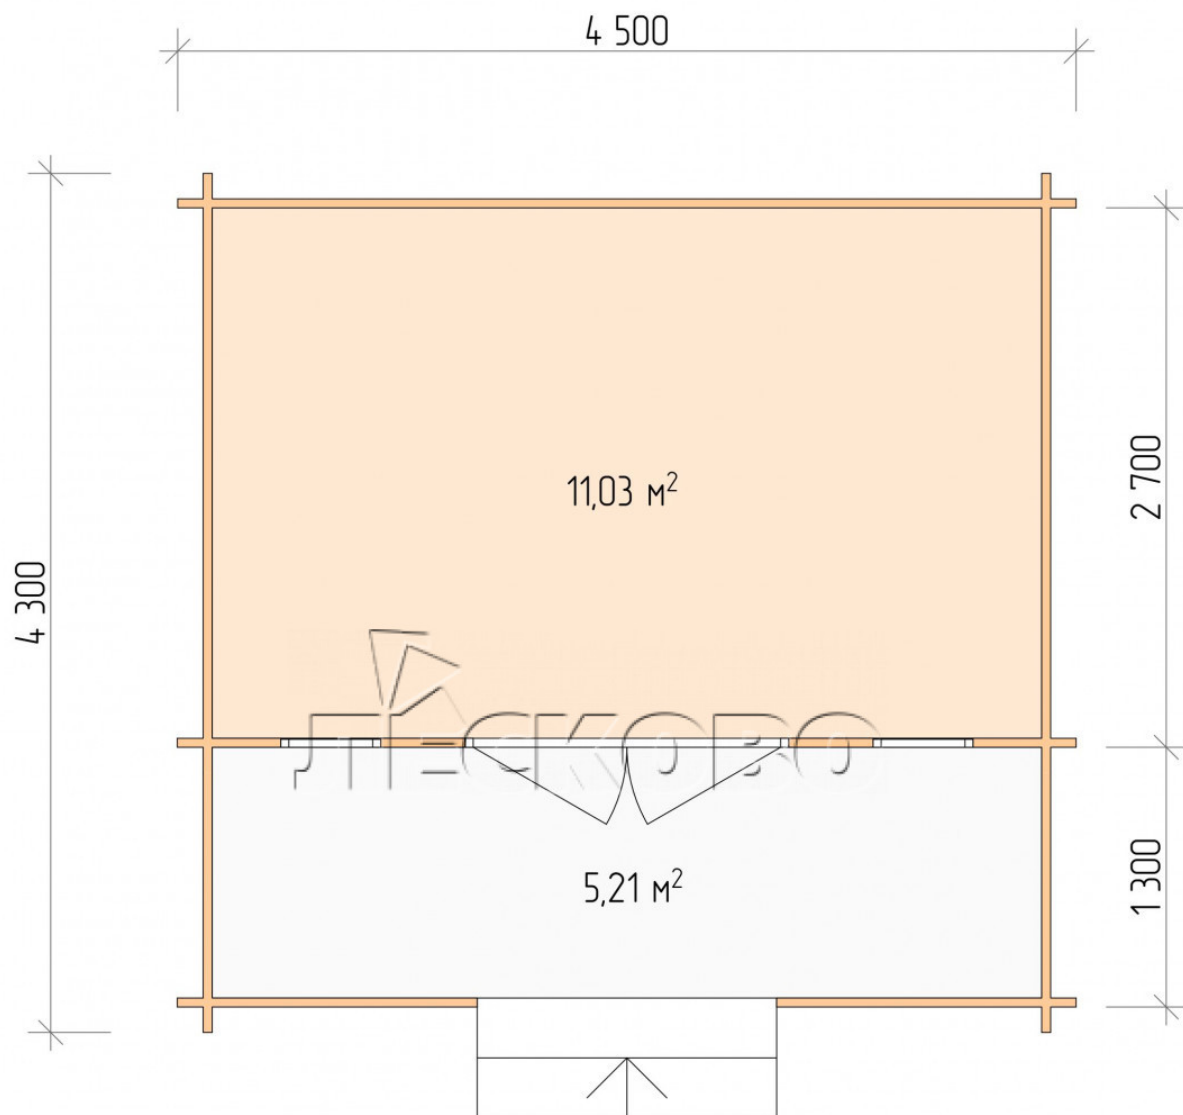

Log Cabin "DSK" series 4.5×3

Project Dimensions

4.5 × 3 / 16.8 m²

Full house set

2,913 €

Timber

45 MM

65 MM
+ 590 €

Project planning

4 500

3 000

11,03
M²

5,21
M²

Разрез

House Kit

- Wall kit: 44 × 145mm mini-chamber drying chamber with bowls for the project. The material of the tree is spruce, pine (GOST 8486). Humidity 12-14%. The height of the walls is 2.16 m;
- Logs, lower harness: board 45 × 145 mm chamber drying 10-12%;
- Floors: floorboard 35 mm, Chamber drying;
- Ceiling: imitation of a bar 20 × 135 mm, Chamber drying;
- Wooden windows, glass 4 mm, Single. Treatment with a colorless antiseptic. Hardware;

0.42×1.885 м.2 шт.

- Wooden doors;

1.62×1.885 м.1 шт.

7. Platbands: dry planed board 20 × 100 mm;

8. Roof: shingles.

9. Skirting board 35 mm.

+7 (927) 738-08-11

г. Самара, ул. Дачная, д. 28, оф. 7