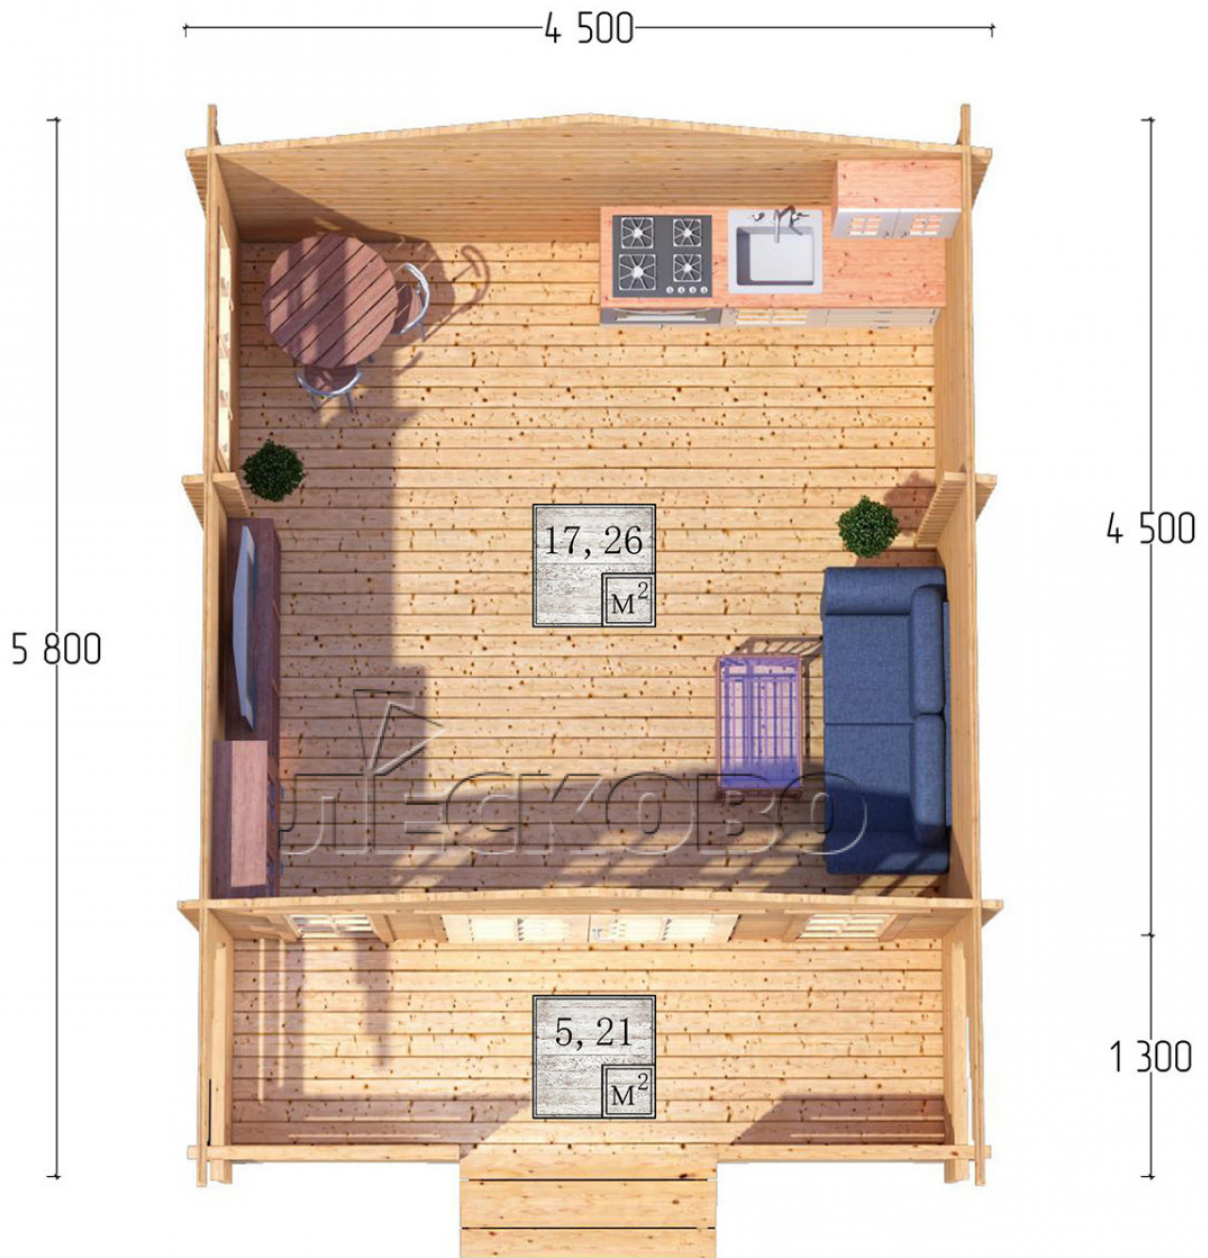

Log Cabin "DSK" series 4.5×4.5

Project Dimensions

4.5 × 4.5 / 23.1 m²

Full house set

3,712 €

Timber

45 MM

65 MM
+ 738 €

Project planning

Разрез

House Kit

- Wall kit: 44 × 145mm mini-chamber drying chamber with bowls for the project. The material of the tree is spruce, pine (GOST 8486). Humidity 12-14%. The height of the walls is 2.16 m;
- Logs, lower harness: board 45 × 145 mm chamber drying 10-12%;
- Floors: floorboard 35 mm, Chamber drying;
- Ceiling: imitation of a bar 20 × 135 mm, Chamber drying;
- Wooden windows, glass 4 mm, Single. Treatment with a colorless antiseptic. Hardware;

0.42×1.885 м.2 шт.

1.34×0.91 м.1 шт.

- Wooden doors;

1.62×1.885 м.1 шт.

7. Platbands: dry planed board 20 × 100 mm;

8. Roof: shingles.

9. Skirting board 35 mm.

+7 (927) 738-08-11