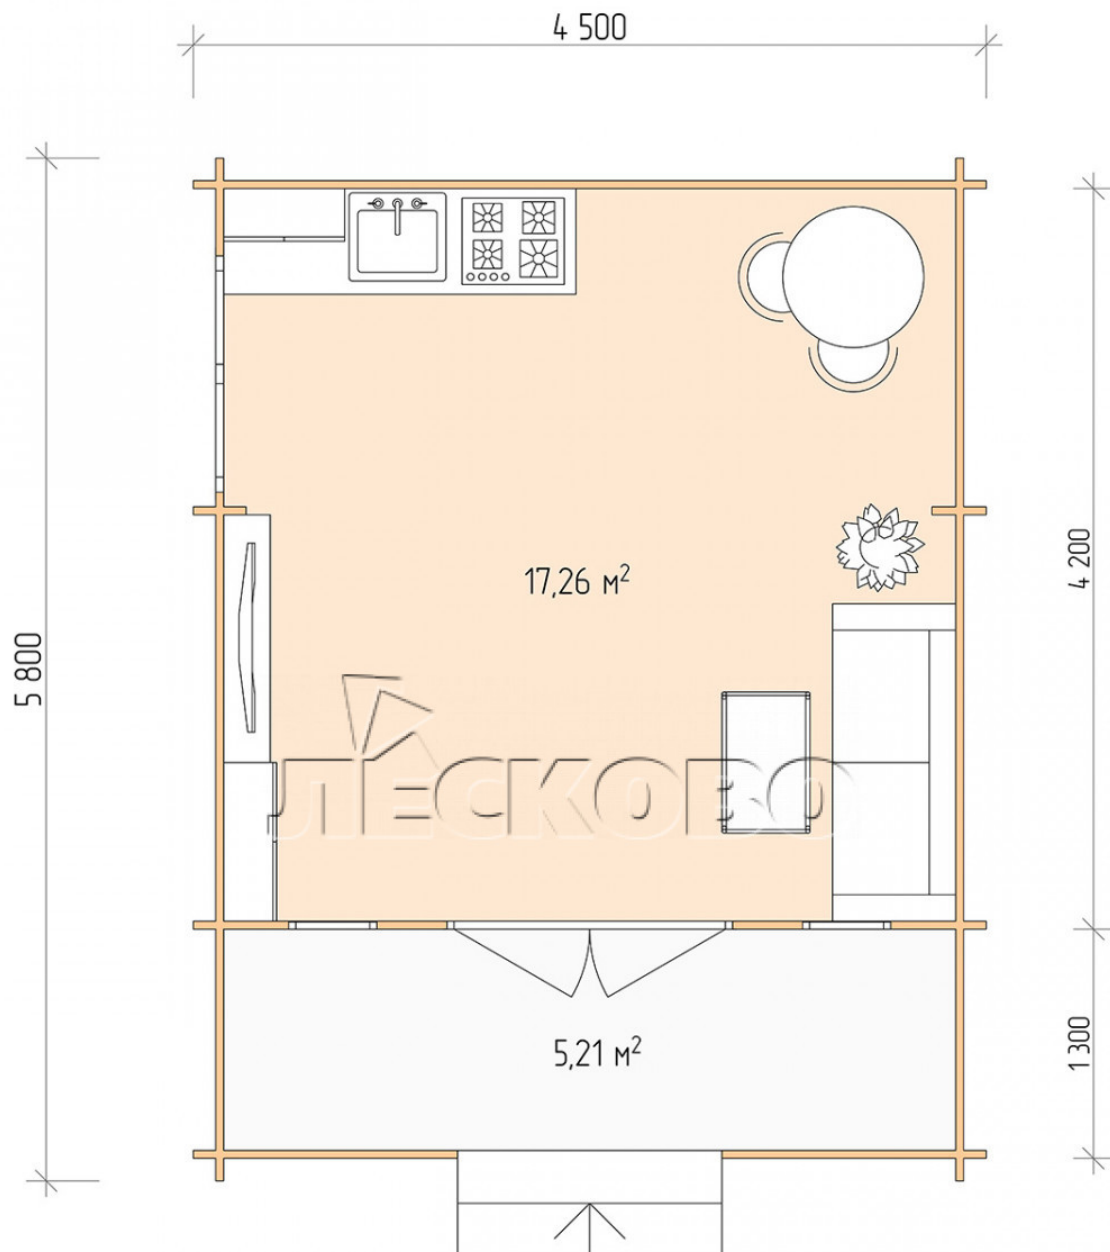

Log Cabin "DSK" series 4.5×4.5

Project Dimensions

4.5 × 4.5 / 23.1 m²

Full house set

3,712 €

Timber

45 MM

65 MM
+ 738 €

Project planning

Разрез

House Kit

- Wall kit: 44 × 145mm mini-chamber drying chamber with bowls for the project. The material of the tree is spruce, pine (GOST 8486). Humidity 12-14%. The height of the walls is 2.16 m;
- Logs, lower harness: board 45 × 145 mm chamber drying 10-12%;
- Floors: floorboard 35 mm, Chamber drying;
- Ceiling: imitation of a bar 20 × 135 mm, Chamber drying;
- Wooden windows, glass 4 mm, Single. Treatment with a colorless antiseptic. Hardware;

0.42×1.885 м.2 шт.

1.34×0.91 м.1 шт.

- Wooden doors;

1.62×1.885 м.1 шт.

7. Platbands: dry planed board 20 × 100 mm;

8. Roof: shingles.

9. Skirting board 35 mm.

+7 (927) 738-08-11