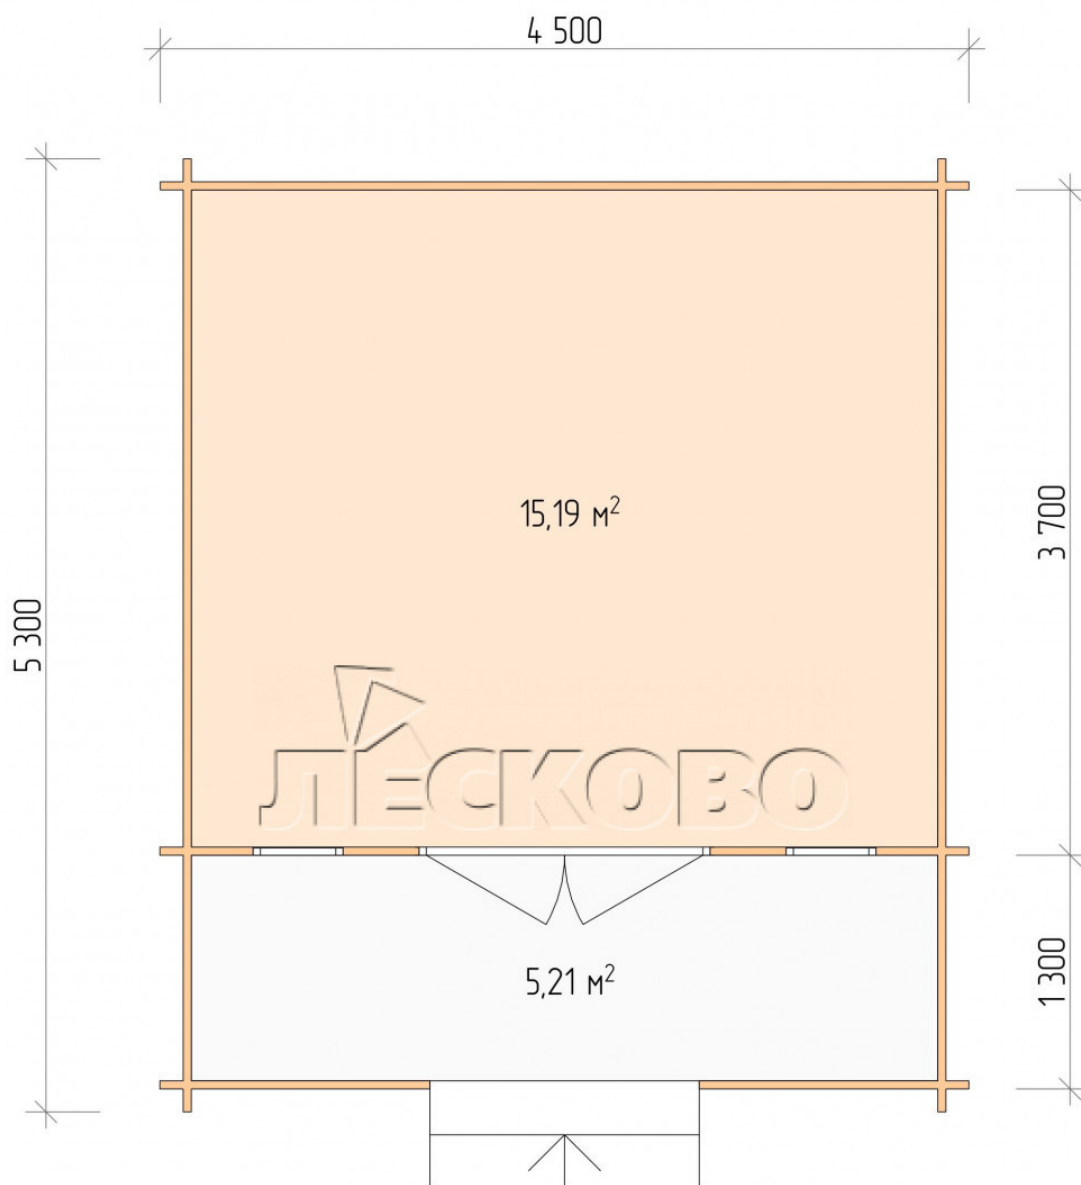

Log Cabin "DSK" series 4.5×4

Project Dimensions

4.5 × 4 / 21 m²

Full house set

3,464 €

Timber

45 MM

65 MM
+ 721 €

Project planning

4 500

4 000

Разрез

House Kit

- Wall kit: 44 × 145mm mini-chamber drying chamber with bowls for the project. The material of the tree is spruce, pine (GOST 8486). Humidity 12-14%. The height of the walls is 2.16 m;
- Logs, lower harness: board 45 × 145 mm chamber drying 10-12%;
- Floors: floorboard 35 mm, Chamber drying;
- Ceiling: imitation of a bar 20 × 135 mm, Chamber drying;
- Wooden windows, glass 4 mm, Single. Treatment with a colorless antiseptic. Hardware;

0.42×1.885 м.2 шт.

- Wooden doors;

1.62×1.885 м.1 шт.

7. Platbands: dry planed board 20 × 100 mm;

8. Roof: shingles.

9. Skirting board 35 mm.

+7 (927) 738-08-11

г. Самара, ул. Дачная, д. 28, оф. 7