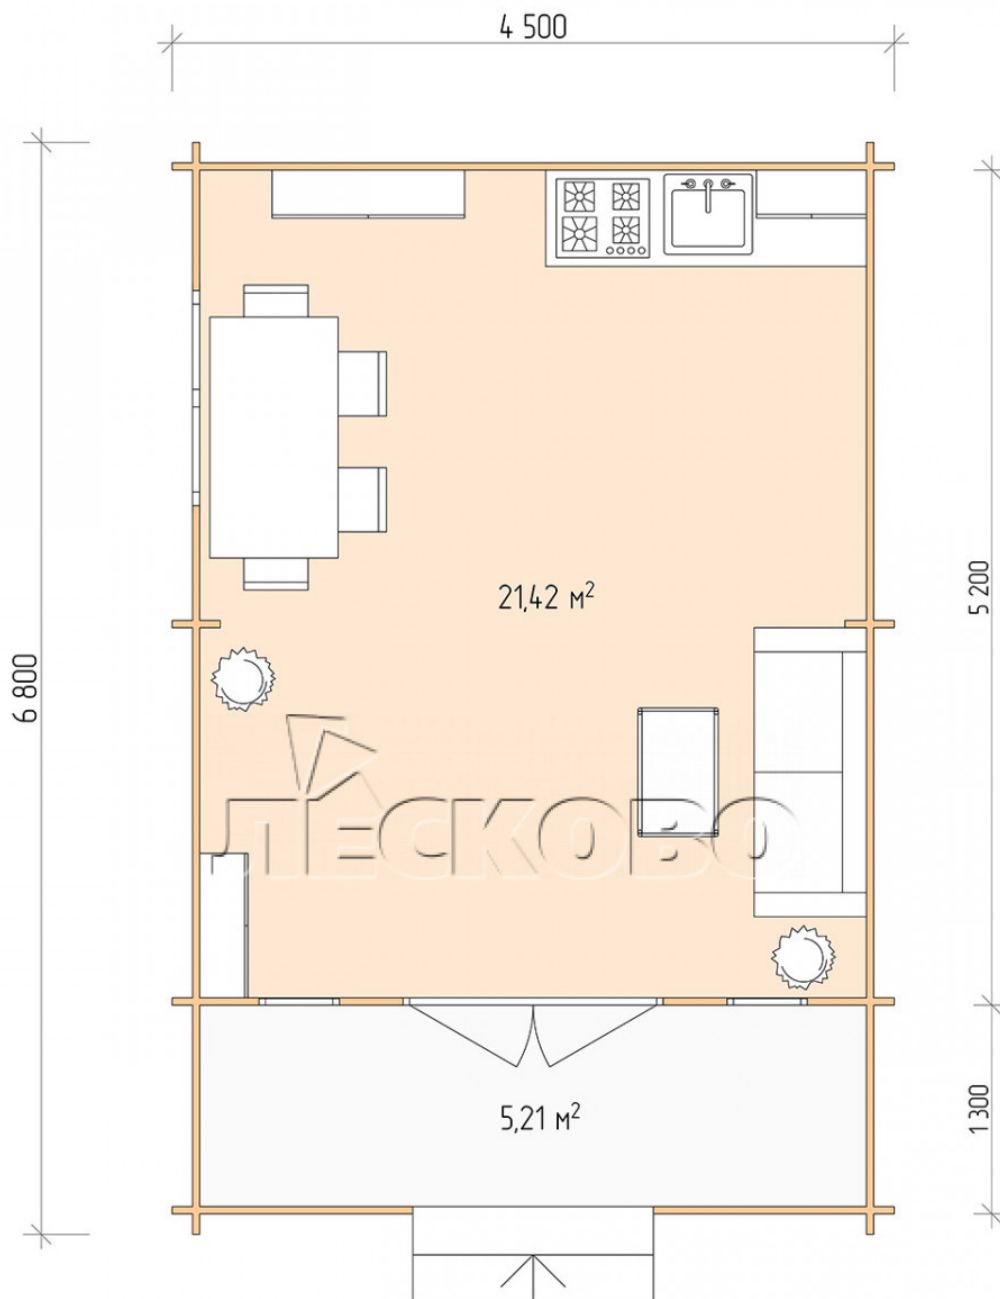

Log Cabin "DSK" series 4.5×5.5

Project Dimensions

4.5 × 5.5 / 27.3 m²

Full house set

4,146 €

Timber

45 MM

65 MM
+ 818 €

Project planning

Разрез

House Kit

- Wall kit: 44 × 145mm mini-chamber drying chamber with bowls for the project. The material of the tree is spruce, pine (GOST 8486). Humidity 12-14%. The height of the walls is 2.16 m;
- Logs, lower harness: board 45 × 145 mm chamber drying 10-12%;
- Floors: floorboard 35 mm, Chamber drying;
- Ceiling: imitation of a bar 20 × 135 mm, Chamber drying;
- Wooden windows, glass 4 mm, Single. Treatment with a colorless antiseptic. Hardware;

0.42×1.885 м.2 шт.

1.34×0.91 м.1 шт.

- Wooden doors;

1.62×1.885 м.1 шт.

7. Platbands: dry planed board 20 × 100 mm;

8. Roof: shingles.

9. Skirting board 35 mm.

+7 (927) 738-08-11