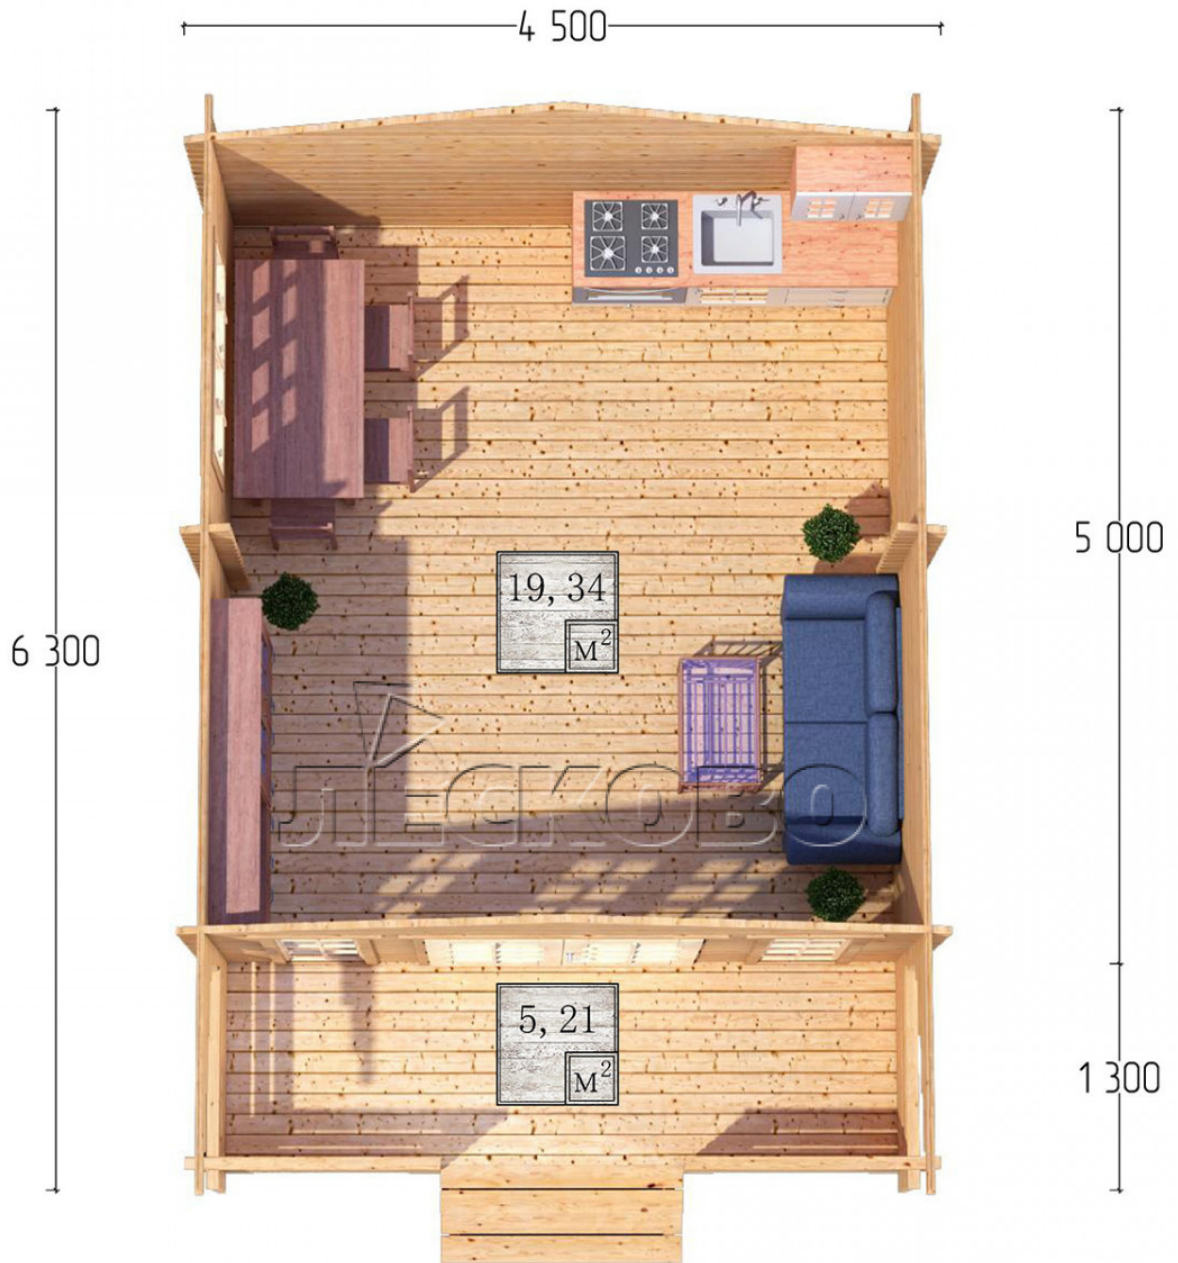

Log Cabin "DSK" series 4.5×5

Project Dimensions

4.5 × 5 / 25.2 m²

Full house set

3,961 €

Timber

45 MM

65 MM
+ 782 €

Project planning

Разрез

House Kit

- Wall kit: 44 × 145mm mini-chamber drying chamber with bowls for the project. The material of the tree is spruce, pine (GOST 8486). Humidity 12-14%. The height of the walls is 2.16 m;
- Logs, lower harness: board 45 × 145 mm chamber drying 10-12%;
- Floors: floorboard 35 mm, Chamber drying;
- Ceiling: imitation of a bar 20 × 135 mm, Chamber drying;
- Wooden windows, glass 4 mm, Single. Treatment with a colorless antiseptic. Hardware;

0.42×1.885 м.2 шт.

1.34×0.91 м.1 шт.

- Wooden doors;

1.62×1.885 м.1 шт.

7. Platbands: dry planed board 20 × 100 mm;

8. Roof: shingles.

9. Skirting board 35 mm.

+7 (927) 738-08-11