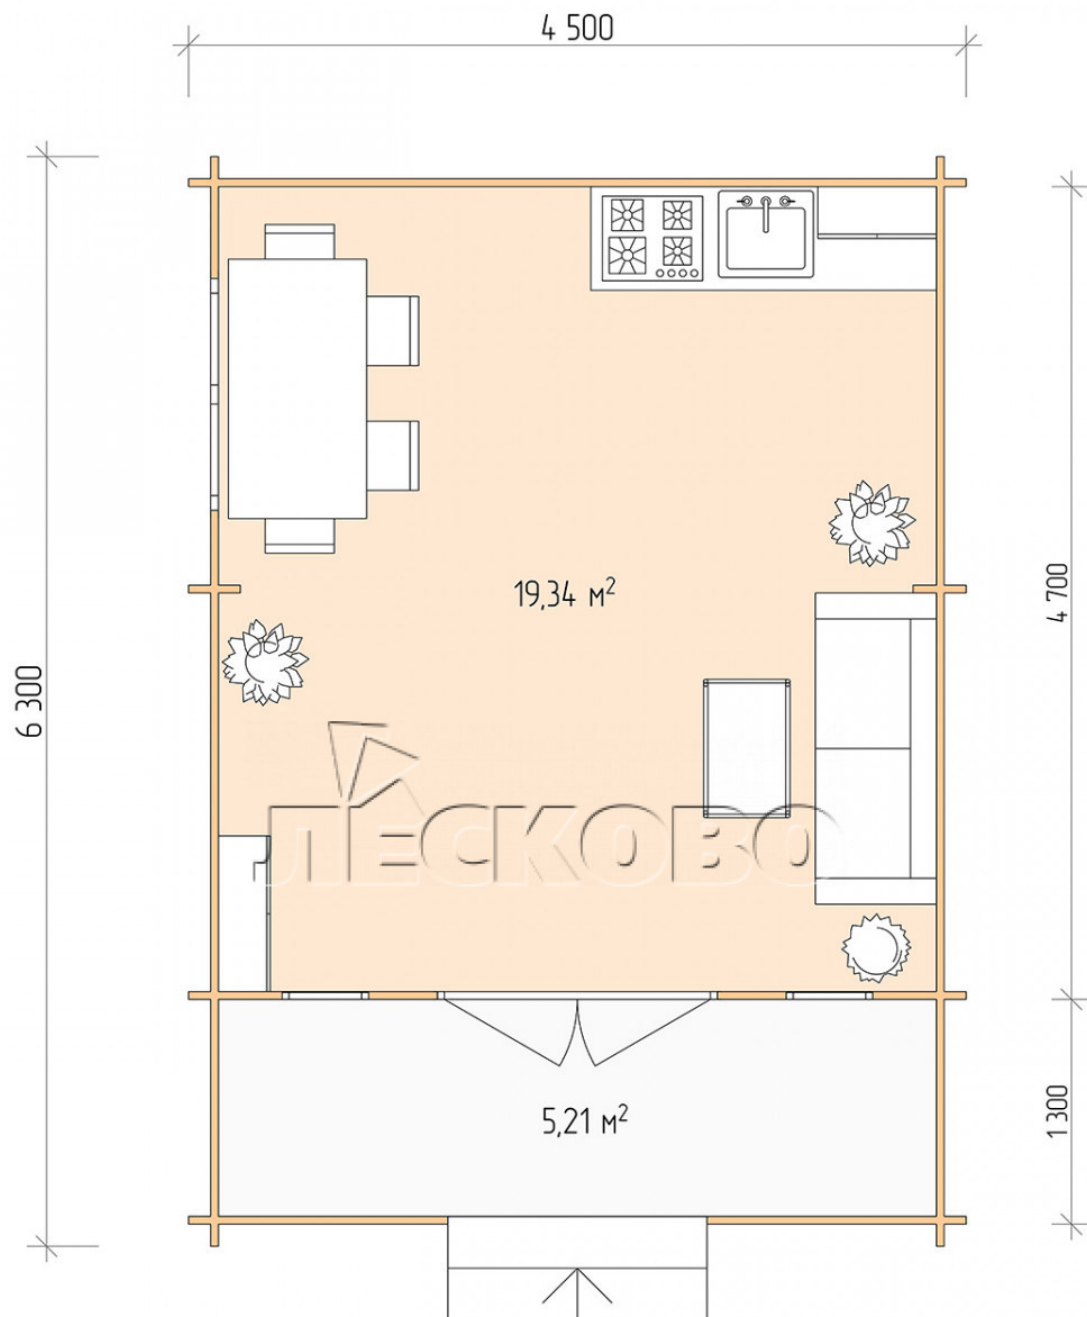

Log Cabin "DSK" series 4.5×5

Project Dimensions

4.5 × 5 / 25.2 m²

Full house set

3,961 €

Timber

45 MM

65 MM
+ 782 €

Project planning

Разрез

House Kit

- Wall kit: 44 × 145mm mini-chamber drying chamber with bowls for the project. The material of the tree is spruce, pine (GOST 8486). Humidity 12-14%. The height of the walls is 2.16 m;
- Logs, lower harness: board 45 × 145 mm chamber drying 10-12%;
- Floors: floorboard 35 mm, Chamber drying;
- Ceiling: imitation of a bar 20 × 135 mm, Chamber drying;
- Wooden windows, glass 4 mm, Single. Treatment with a colorless antiseptic. Hardware;

0.42×1.885 м.2 шт.

1.34×0.91 м.1 шт.

- Wooden doors;

1.62×1.885 м.1 шт.

7. Platbands: dry planed board 20 × 100 mm;

8. Roof: shingles.

9. Skirting board 35 mm.

+7 (927) 738-08-11