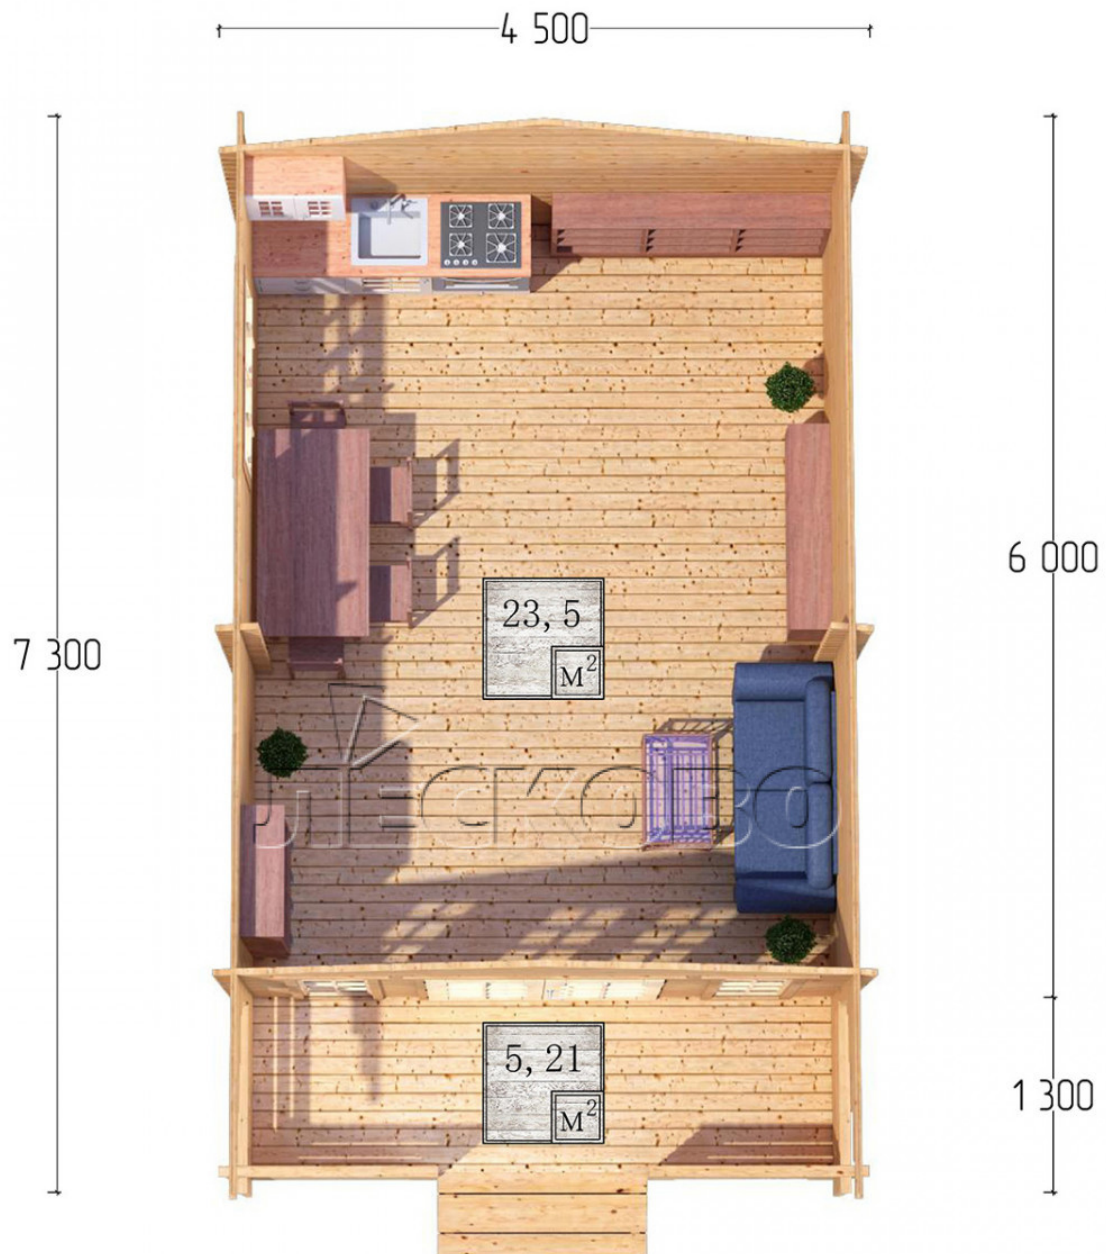

Log Cabin "DSK" series 4.5×6

Project Dimensions

4.5 × 6 / 29.4 m²

Full house set

4,398 €

Timber

45 MM

65 MM
+ 868 €

Project planning

Разрез

House Kit

- Wall kit: 44 × 145mm mini-chamber drying chamber with bowls for the project. The material of the tree is spruce, pine (GOST 8486). Humidity 12-14%. The height of the walls is 2.16 m;
- Logs, lower harness: board 45 × 145 mm chamber drying 10-12%;
- Floors: floorboard 35 mm, Chamber drying;
- Ceiling: imitation of a bar 20 × 135 mm, Chamber drying;
- Wooden windows, glass 4 mm, Single. Treatment with a colorless antiseptic. Hardware;

0.42×1.885 м.2 шт.

1.34×0.91 м.1 шт.

- Wooden doors;

1.62×1.885 м.1 шт.

7. Platbands: dry planed board 20 × 100 mm;

8. Roof: shingles.

9. Skirting board 35 mm.

+7 (927) 738-08-11