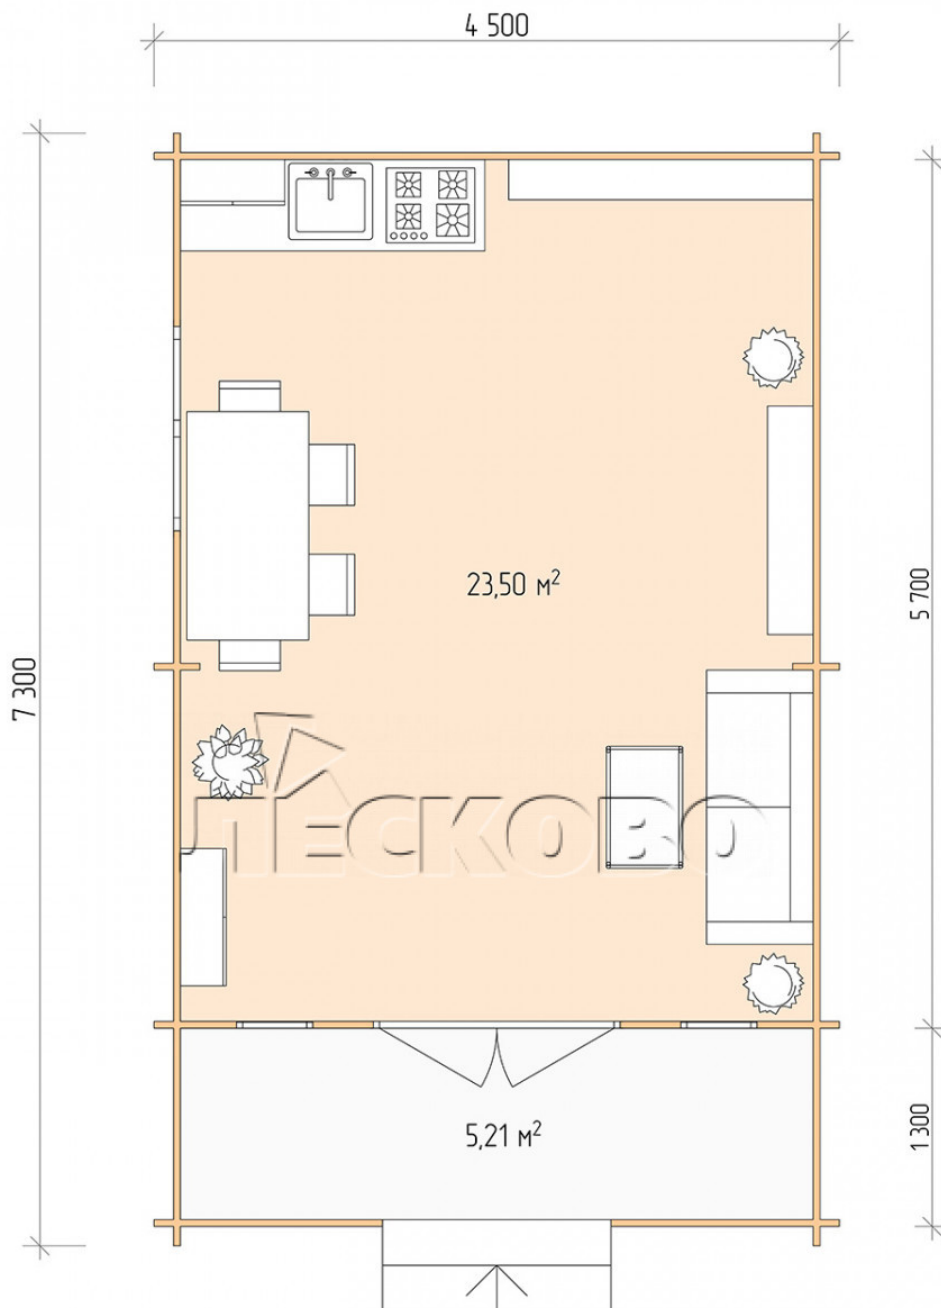

Log Cabin "DSK" series 4.5×6

Project Dimensions

4.5 × 6 / 29.4 m²

Full house set

4,398 €

Timber

45 MM

65 MM
+ 868 €

Project planning

Разрез

House Kit

- Wall kit: 44 × 145mm mini-chamber drying chamber with bowls for the project. The material of the tree is spruce, pine (GOST 8486). Humidity 12-14%. The height of the walls is 2.16 m;
- Logs, lower harness: board 45 × 145 mm chamber drying 10-12%;
- Floors: floorboard 35 mm, Chamber drying;
- Ceiling: imitation of a bar 20 × 135 mm, Chamber drying;
- Wooden windows, glass 4 mm, Single. Treatment with a colorless antiseptic. Hardware;

0.42×1.885 м.2 шт.

1.34×0.91 м.1 шт.

- Wooden doors;

1.62×1.885 м.1 шт.

7. Platbands: dry planed board 20 × 100 mm;

8. Roof: shingles.

9. Skirting board 35 mm.

+7 (927) 738-08-11