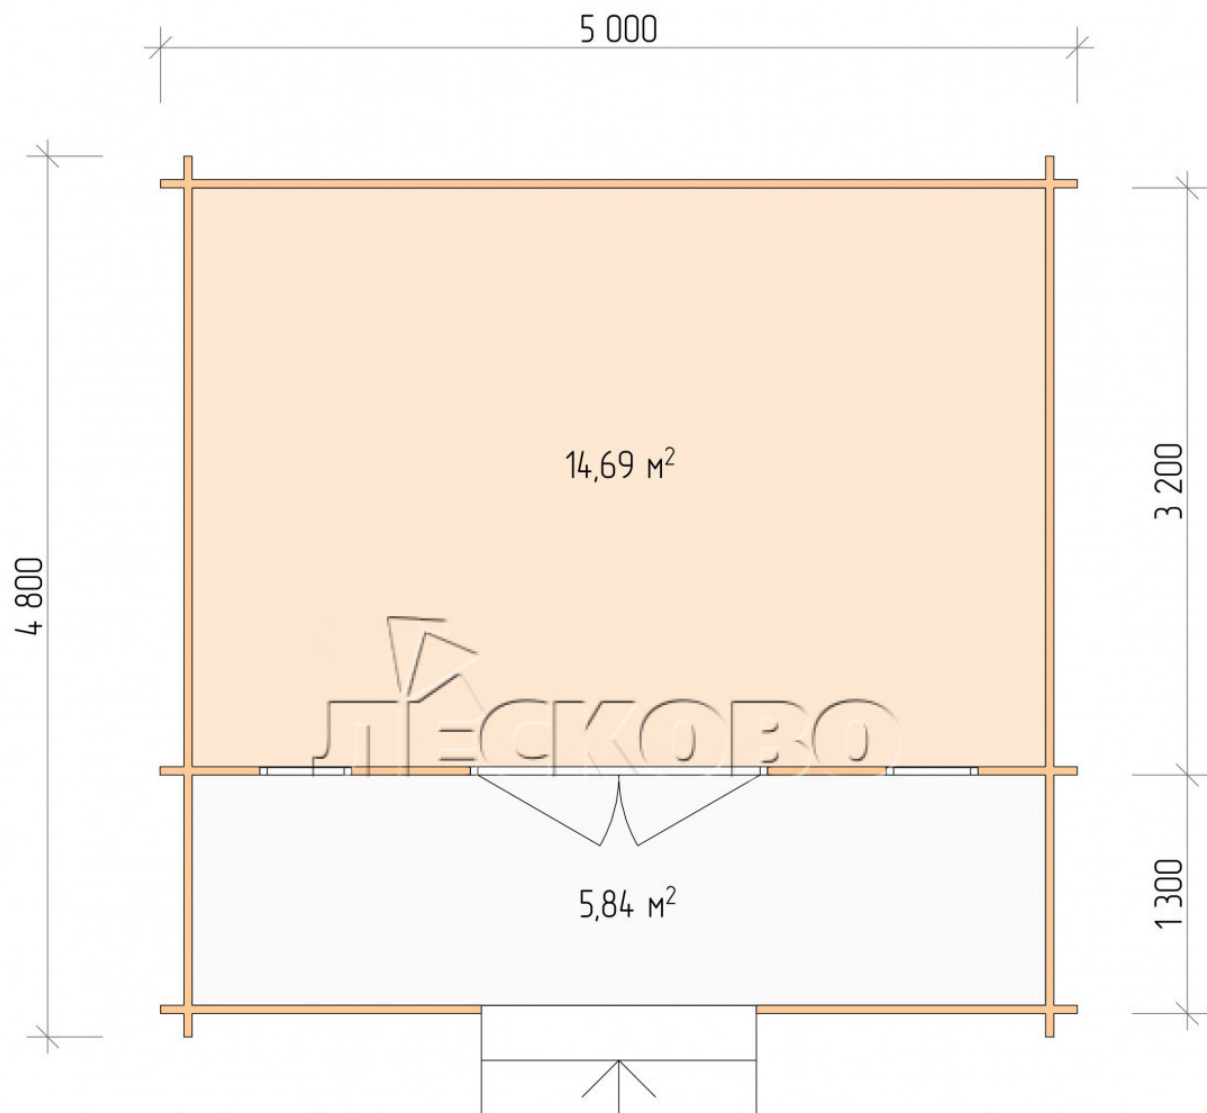

## Log Cabin "DSK" series 5×3.5

Project Dimensions

5 × 3.5 / 21.2 m<sup>2</sup>

Full house set

**3,412 €**

# Разрез

## House Kit

- Wall kit: 44 × 145mm mini-chamber drying chamber with bowls for the project. The material of the tree is spruce, pine (GOST 8486). Humidity 12-14%. The height of the walls is 2.16 m;
- Logs, lower harness: board 45 × 145 mm chamber drying 10-12%;
- Floors: floorboard 35 mm, Chamber drying;
- Ceiling: imitation of a bar 20 × 135 mm, Chamber drying;
- Wooden windows, glass 4 mm, Single. Treatment with a colorless antiseptic. Hardware;

0.42×1.885 м.2 шт.

- Wooden doors;

1.62×1.885 м.1 шт.

7. Platbands: dry planed board 20 × 100 mm;

8. Roof: shingles.

9. Skirting board 35 mm.

+7 (927) 738-08-11

г. Самара, ул. Дачная, д. 28, оф. 7