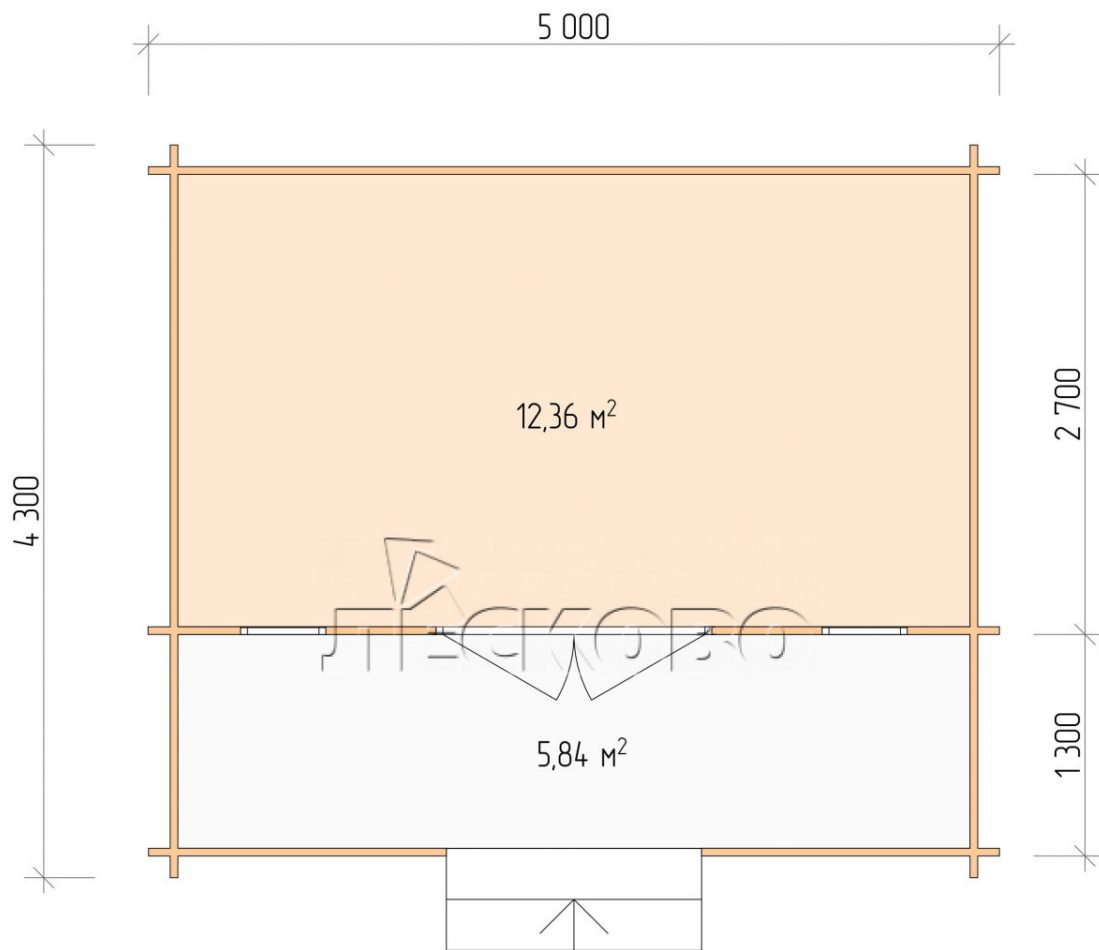

Log Cabin "DSK" series 5×3

Project Dimensions

5 × 3 / 18.8 m²

Full house set

3,117 €

Timber

45 MM

65 MM
+ 644 €

Project planning

5 000

3 000

12,36
M²

5,84
M²

Разрез

House Kit

- Wall kit: 44 × 145mm mini-chamber drying chamber with bowls for the project. The material of the tree is spruce, pine (GOST 8486). Humidity 12-14%. The height of the walls is 2.16 m;
- Logs, lower harness: board 45 × 145 mm chamber drying 10-12%;
- Floors: floorboard 35 mm, Chamber drying;
- Ceiling: imitation of a bar 20 × 135 mm, Chamber drying;
- Wooden windows, glass 4 mm, Single. Treatment with a colorless antiseptic. Hardware;

0.42×1.885 м.2 шт.

- Wooden doors;

1.62×1.885 м.1 шт.

7. Platbands: dry planed board 20 × 100 mm;

8. Roof: shingles.

9. Skirting board 35 mm.

+7 (927) 738-08-11

г. Самара, ул. Дачная, д. 28, оф. 7