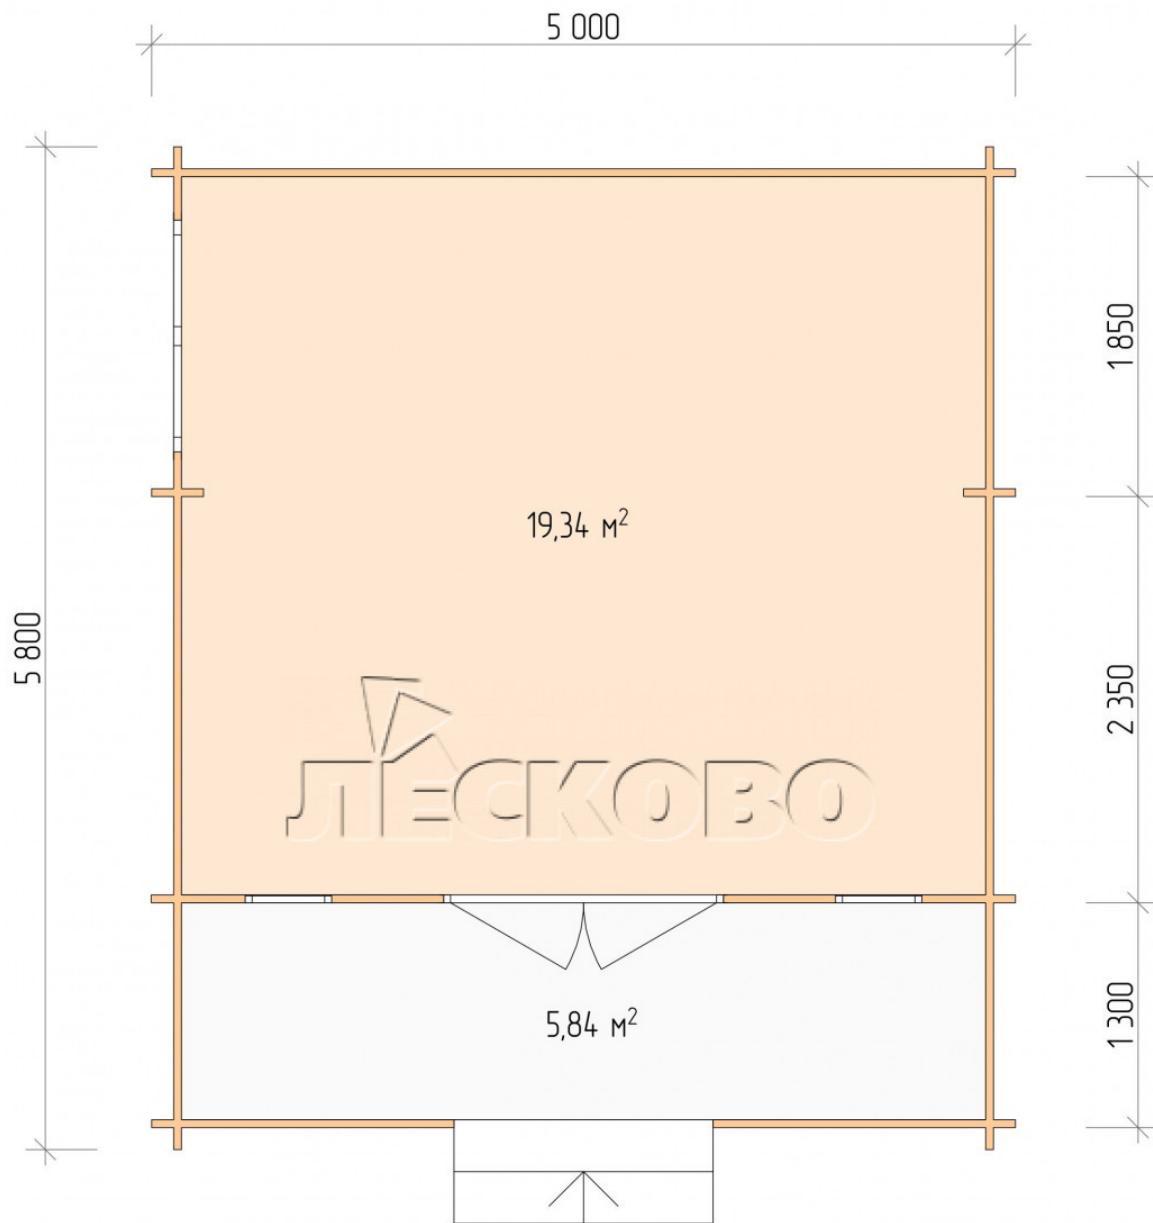

Log Cabin "DSK" series 5×4.5

Project Dimensions

5 × 4.5 / 25.9 m²

Full house set

3,980 €

Timber

45 mm

65 mm
+ 818 €

Project planning

5 000

4 500

Разрез

House Kit

- Wall kit: 44 × 145mm mini-chamber drying chamber with bowls for the project. The material of the tree is spruce, pine (GOST 8486). Humidity 12-14%. The height of the walls is 2.16 m;
- Logs, lower harness: board 45 × 145 mm chamber drying 10-12%;
- Floors: floorboard 35 mm, Chamber drying;
- Ceiling: imitation of a bar 20 × 135 mm, Chamber drying;
- Wooden windows, glass 4 mm, Single. Treatment with a colorless antiseptic. Hardware;

0.42×1.885 м.2 шт.

1.34×0.91 м.1 шт.

- Wooden doors;

1.62×1.885 м.1 шт.

7. Platbands: dry planed board 20 × 100 mm;

8. Roof: shingles.

9. Skirting board 35 mm.

+7 (927) 738-08-11