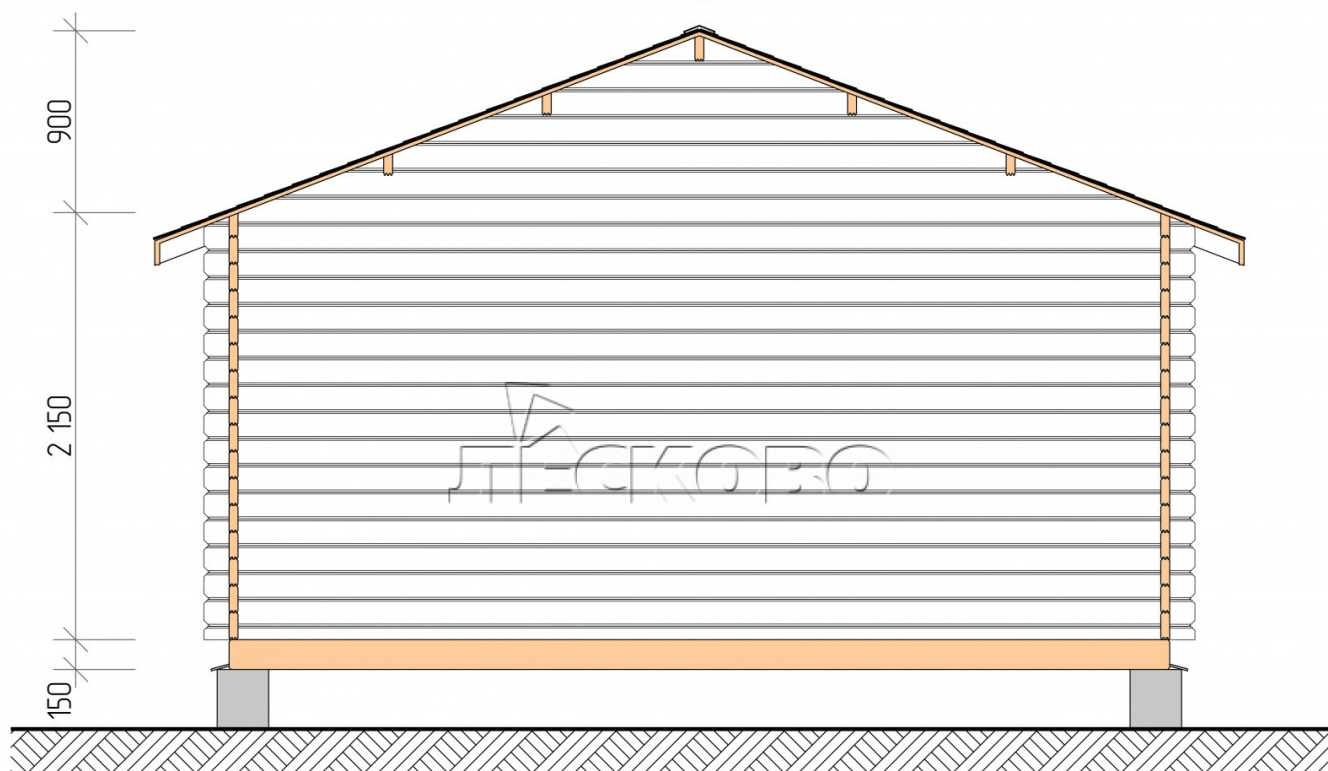

Log Cabin "DSK" series 5×4.5

Project Dimensions

5 × 4.5 / 25.9 m²

Full house set

3,980 €

Timber

45 mm

65 mm
+ 818 €

Project planning

5 000

4 500

Разрез

House Kit

- Wall kit: 44 × 145mm mini-chamber drying chamber with bowls for the project. The material of the tree is spruce, pine (GOST 8486). Humidity 12-14%. The height of the walls is 2.16 m;
- Logs, lower harness: board 45 × 145 mm chamber drying 10-12%;
- Floors: floorboard 35 mm, Chamber drying;
- Ceiling: imitation of a bar 20 × 135 mm, Chamber drying;
- Wooden windows, glass 4 mm, Single. Treatment with a colorless antiseptic. Hardware;

0.42×1.885 м.2 шт.

1.34×0.91 м.1 шт.

- Wooden doors;

1.62×1.885 м.1 шт.

7. Platbands: dry planed board 20 × 100 mm;

8. Roof: shingles.

9. Skirting board 35 mm.

+7 (927) 738-08-11