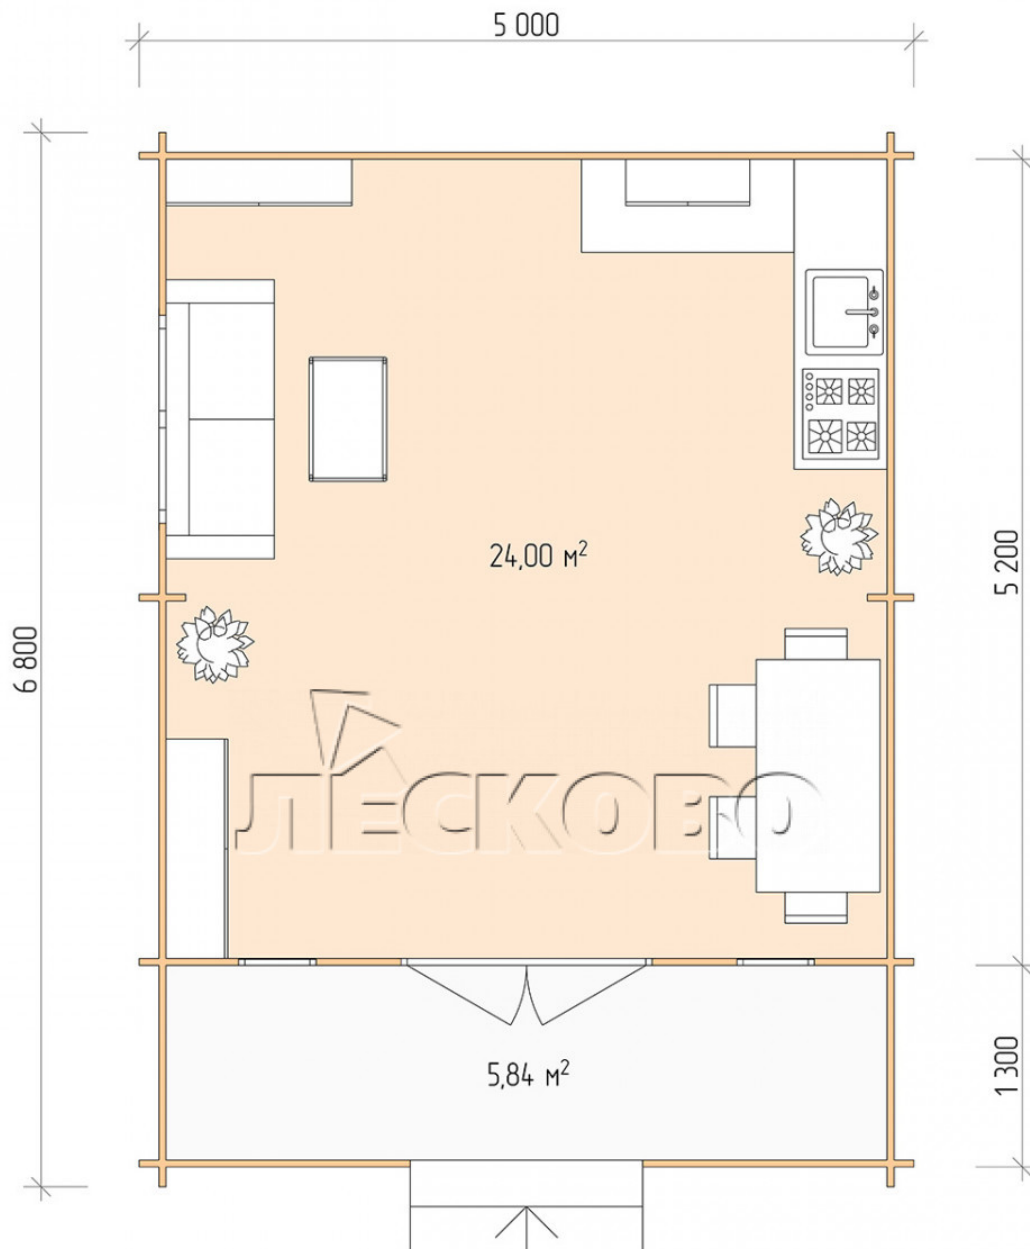

Log Cabin "DSK" series 5×5.5

Project Dimensions

5 × 5.5 / 30.6 m²

Full house set

4,557 €

Timber

45 MM

65 MM
+ 941 €

Project planning

Разрез

House Kit

- Wall kit: 44 × 145mm mini-chamber drying chamber with bowls for the project. The material of the tree is spruce, pine (GOST 8486). Humidity 12-14%. The height of the walls is 2.16 m;
- Logs, lower harness: board 45 × 145 mm chamber drying 10-12%;
- Floors: floorboard 35 mm, Chamber drying;
- Ceiling: imitation of a bar 20 × 135 mm, Chamber drying;
- Wooden windows, glass 4 mm, Single. Treatment with a colorless antiseptic. Hardware;

0.42×1.885 м.2 шт.

1.34×0.91 м.1 шт.

- Wooden doors;

1.62×1.885 м.1 шт.

7. Platbands: dry planed board 20 × 100 mm;

8. Roof: shingles.

9. Skirting board 35 mm.

+7 (927) 738-08-11