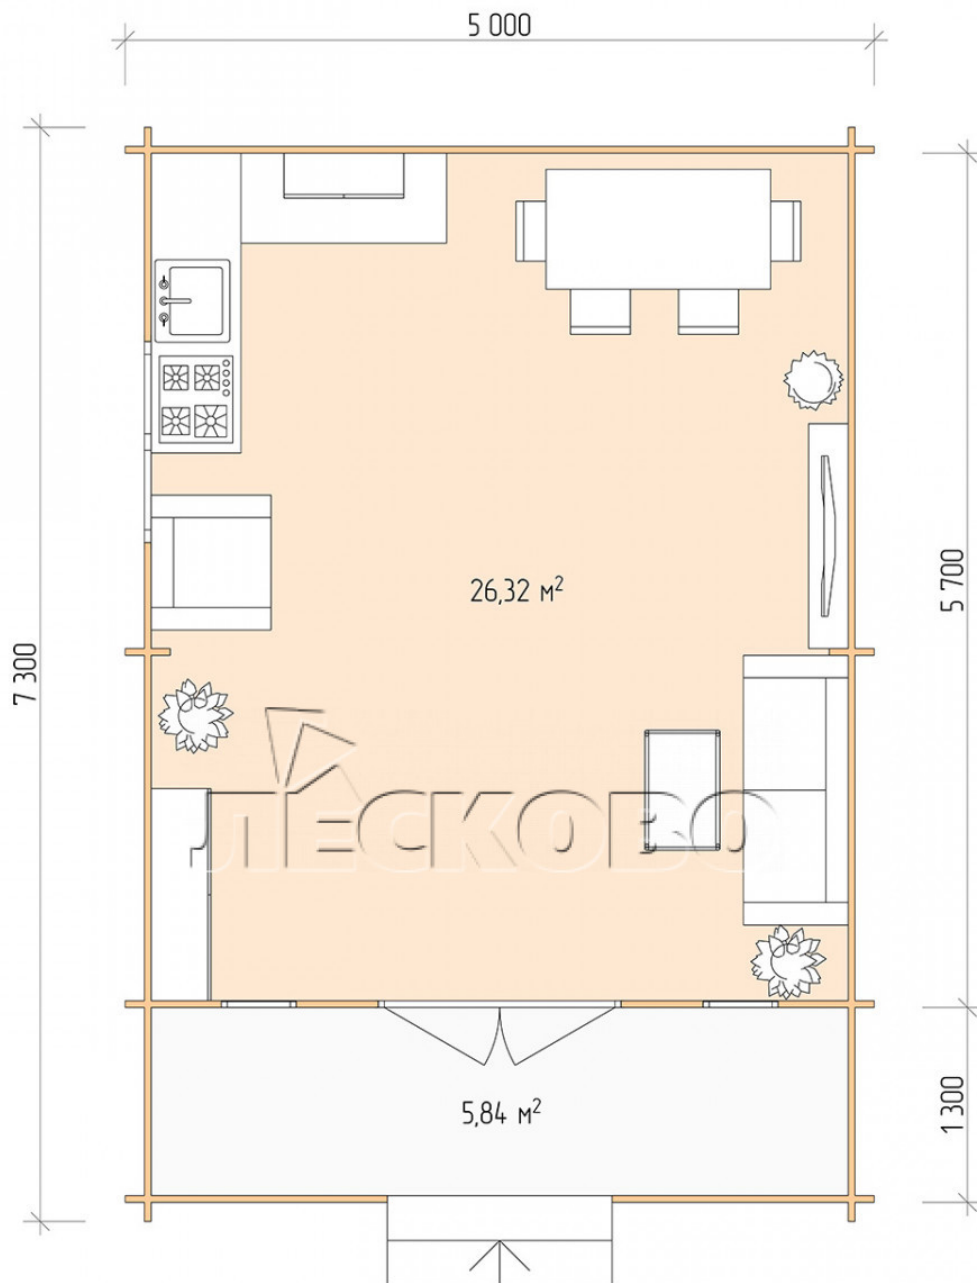

Log Cabin "DSK" series 5×6

Project Dimensions

5 × 6 / 32.9 m²

Full house set

4,553 €

Timber

45 MM

65 MM
+ 924 €

Project planning

Разрез

House Kit

- Wall kit: 44 × 145mm mini-chamber drying chamber with bowls for the project. The material of the tree is spruce, pine (GOST 8486). Humidity 12-14%. The height of the walls is 2.16 m;
- Logs, lower harness: board 45 × 145 mm chamber drying 10-12%;
- Floors: floorboard 35 mm, Chamber drying;
- Ceiling: imitation of a bar 20 × 135 mm, Chamber drying;
- Wooden windows, glass 4 mm, Single. Treatment with a colorless antiseptic. Hardware;

0.42×1.885 м.2 шт.

1.34×0.91 м.1 шт.

- Wooden doors;

1.62×1.885 м.1 шт.

7. Platbands: dry planed board 20 × 100 mm;

8. Roof: shingles.

9. Skirting board 35 mm.

+7 (927) 738-08-11