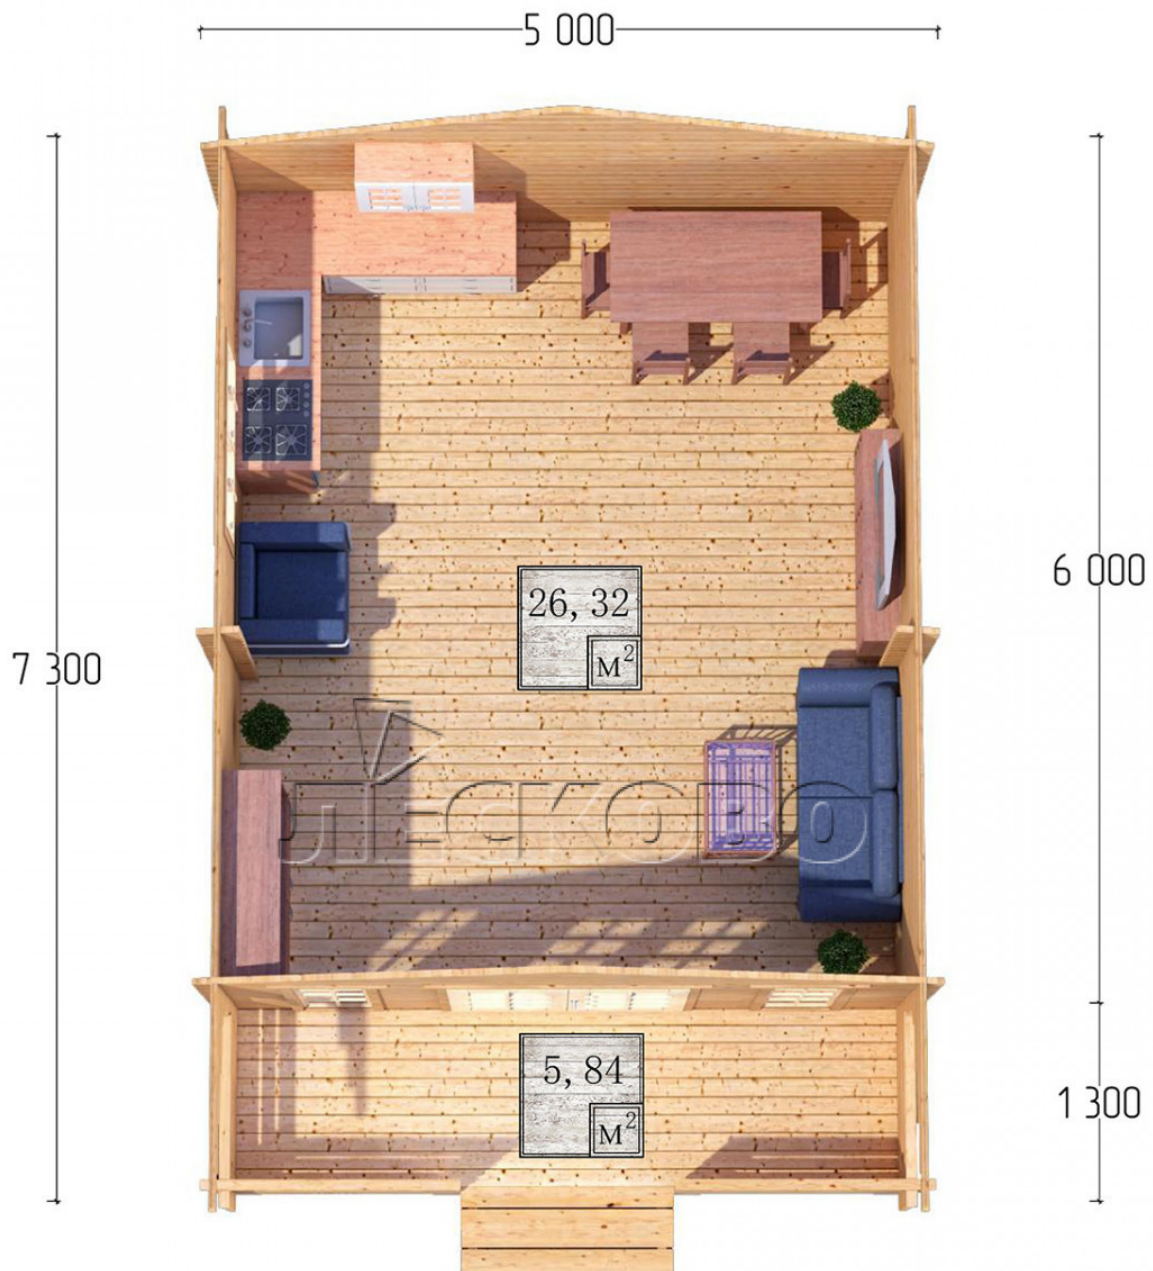

Log Cabin "DSK" series 5×6

Project Dimensions

5 × 6 / 32.9 m²

Full house set

4,553 €

Timber

45 MM

65 MM
+ 924 €

Project planning

Разрез

House Kit

- Wall kit: 44 × 145mm mini-chamber drying chamber with bowls for the project. The material of the tree is spruce, pine (GOST 8486). Humidity 12-14%. The height of the walls is 2.16 m;
- Logs, lower harness: board 45 × 145 mm chamber drying 10-12%;
- Floors: floorboard 35 mm, Chamber drying;
- Ceiling: imitation of a bar 20 × 135 mm, Chamber drying;
- Wooden windows, glass 4 mm, Single. Treatment with a colorless antiseptic. Hardware;

0.42×1.885 м.2 шт.

1.34×0.91 м.1 шт.

- Wooden doors;

1.62×1.885 м.1 шт.

7. Platbands: dry planed board 20 × 100 mm;

8. Roof: shingles.

9. Skirting board 35 mm.

+7 (927) 738-08-11