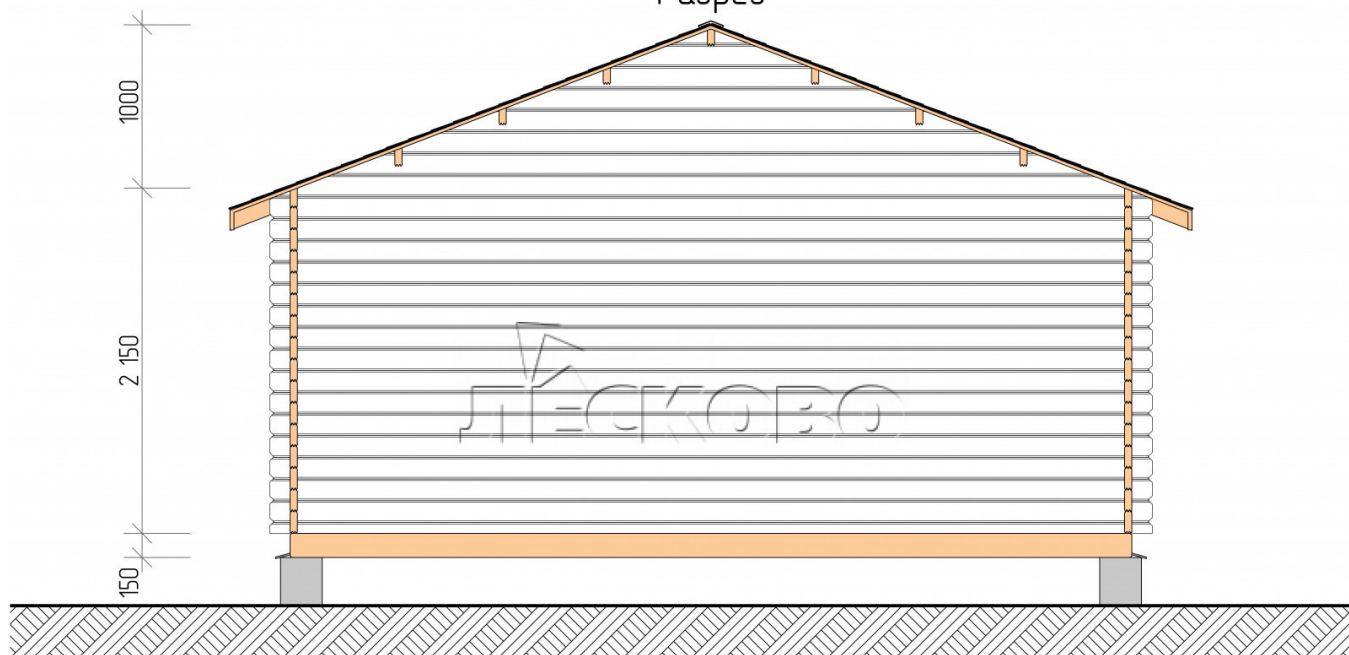

Log Cabin "DSK" series 5.5×3.5

Project Dimensions

5.5 × 3.5 / 23.4 m²

Full house set

3,683 €

Timber

45 MM

65 MM
+ 751 €

Project planning

5 500

3 500

Разрез

House Kit

- Wall kit: 44 × 145mm mini-chamber drying chamber with bowls for the project. The material of the tree is spruce, pine (GOST 8486). Humidity 12-14%. The height of the walls is 2.16 m;
- Logs, lower harness: board 45 × 145 mm chamber drying 10-12%;
- Floors: floorboard 35 mm, Chamber drying;
- Ceiling: imitation of a bar 20 × 135 mm, Chamber drying;
- Wooden windows, glass 4 mm, Single. Treatment with a colorless antiseptic. Hardware;

0.42×1.885 м.2 шт.

- Wooden doors;

1.62×1.885 м.1 шт.

7. Platbands: dry planed board 20 × 100 mm;

8. Roof: shingles.

9. Skirting board 35 mm.

+7 (927) 738-08-11

г. Самара, ул. Дачная, д. 28, оф. 7