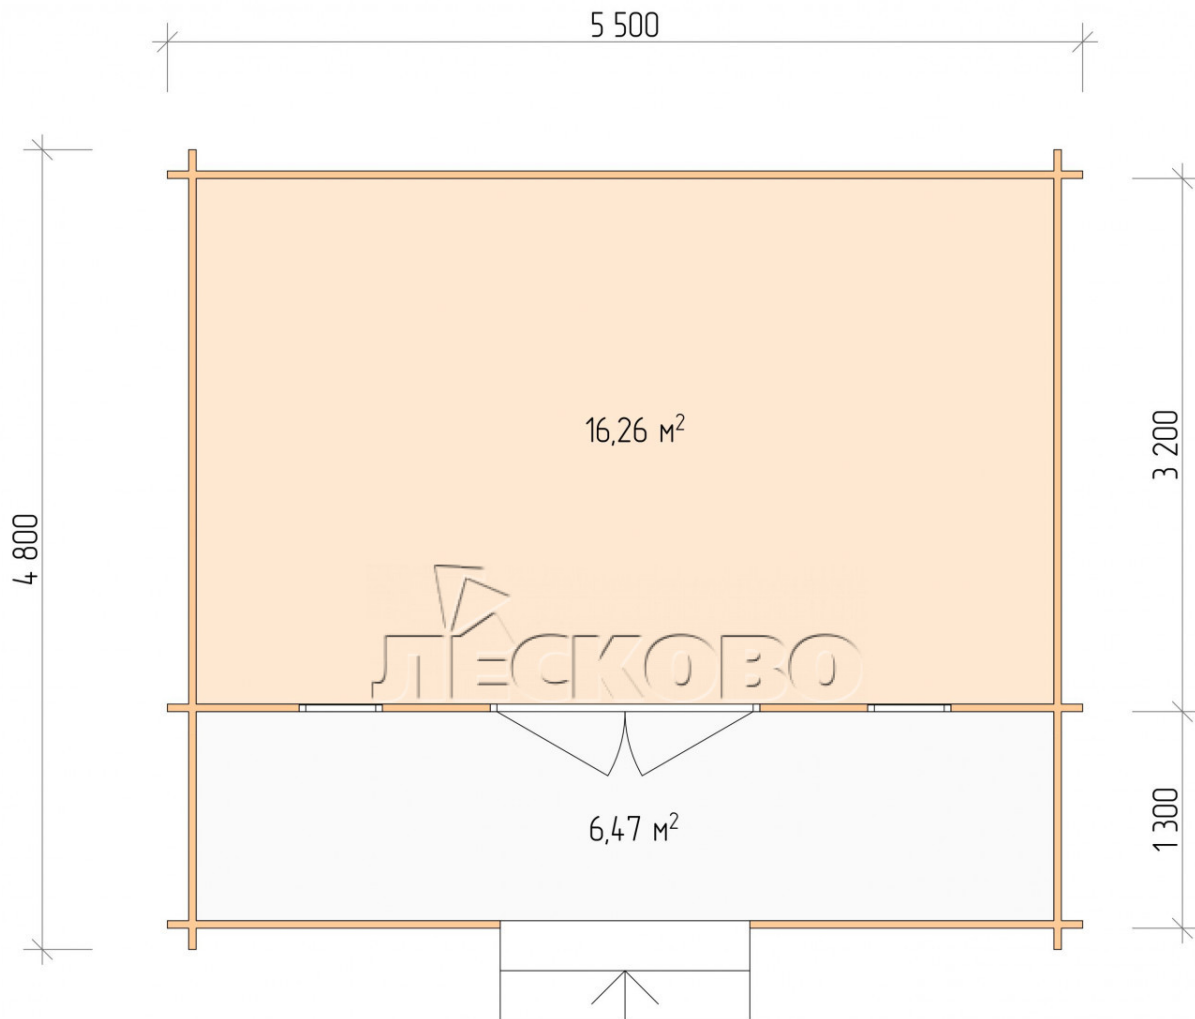

Log Cabin "DSK" series 5.5×3.5

Project Dimensions

5.5 × 3.5 / 23.4 m²

Full house set

3,683 €

Timber

45 MM

65 MM
+ 751 €

Project planning

5 500

3 500

Разрез

House Kit

- Wall kit: 44 × 145mm mini-chamber drying chamber with bowls for the project. The material of the tree is spruce, pine (GOST 8486). Humidity 12-14%. The height of the walls is 2.16 m;
- Logs, lower harness: board 45 × 145 mm chamber drying 10-12%;
- Floors: floorboard 35 mm, Chamber drying;
- Ceiling: imitation of a bar 20 × 135 mm, Chamber drying;
- Wooden windows, glass 4 mm, Single. Treatment with a colorless antiseptic. Hardware;

0.42×1.885 м.2 шт.

- Wooden doors;

1.62×1.885 м.1 шт.

7. Platbands: dry planed board 20 × 100 mm;

8. Roof: shingles.

9. Skirting board 35 mm.

+7 (927) 738-08-11

г. Самара, ул. Дачная, д. 28, оф. 7