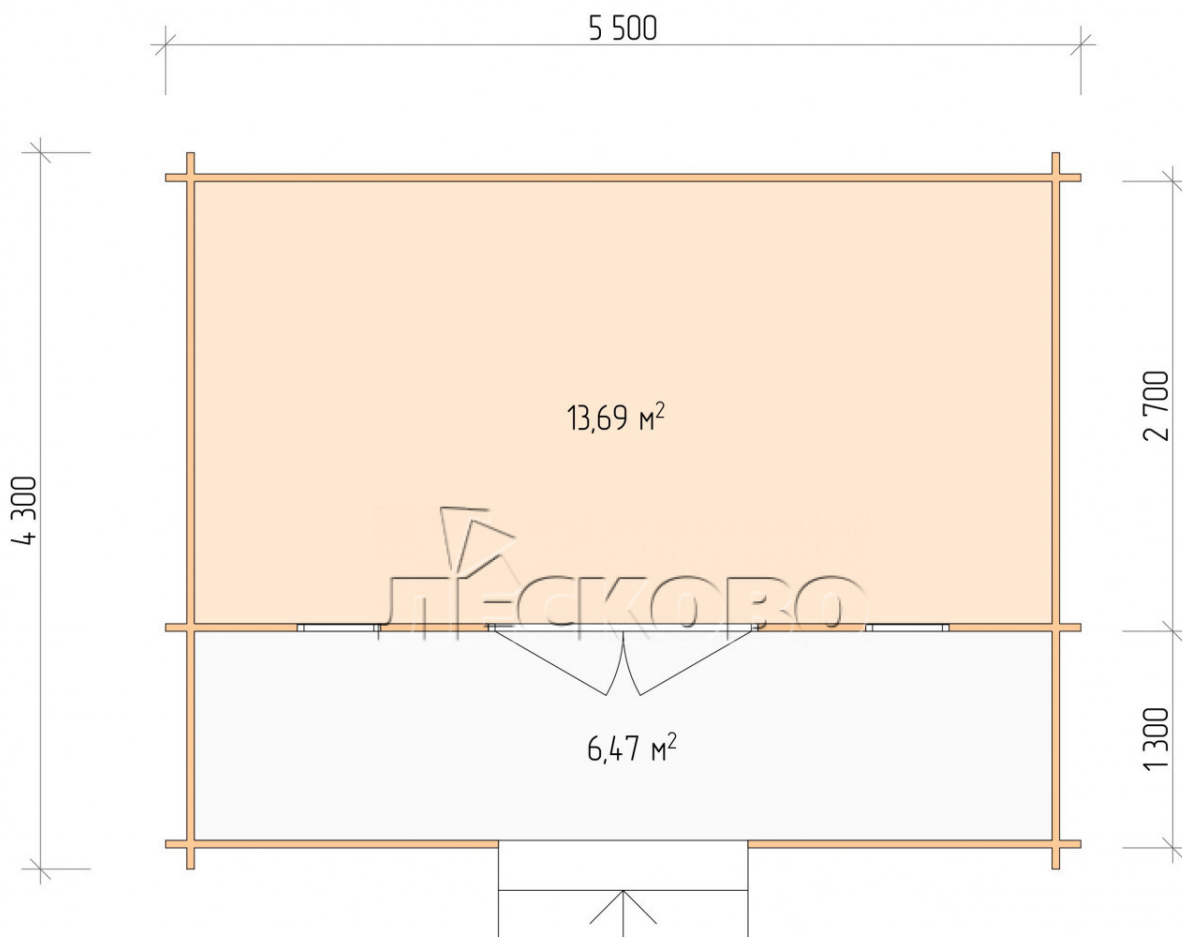

Log Cabin "DSK" series 5.5×3

Project Dimensions

5.5 × 3 / 20.8 m²

Full house set

3,437 €

Timber

45 MM

65 MM
+ 709 €

Project planning

5 500

3 000

13,69
M²

6,47
M²

Разрез

House Kit

- Wall kit: 44 × 145mm mini-chamber drying chamber with bowls for the project. The material of the tree is spruce, pine (GOST 8486). Humidity 12-14%. The height of the walls is 2.16 m;
- Logs, lower harness: board 45 × 145 mm chamber drying 10-12%;
- Floors: floorboard 35 mm, Chamber drying;
- Ceiling: imitation of a bar 20 × 135 mm, Chamber drying;
- Wooden windows, glass 4 mm, Single. Treatment with a colorless antiseptic. Hardware;

0.42×1.885 м.2 шт.

- Wooden doors;

1.62×1.885 м.1 шт.

7. Platbands: dry planed board 20 × 100 mm;

8. Roof: shingles.

9. Skirting board 35 mm.

+7 (927) 738-08-11

г. Самара, ул. Дачная, д. 28, оф. 7