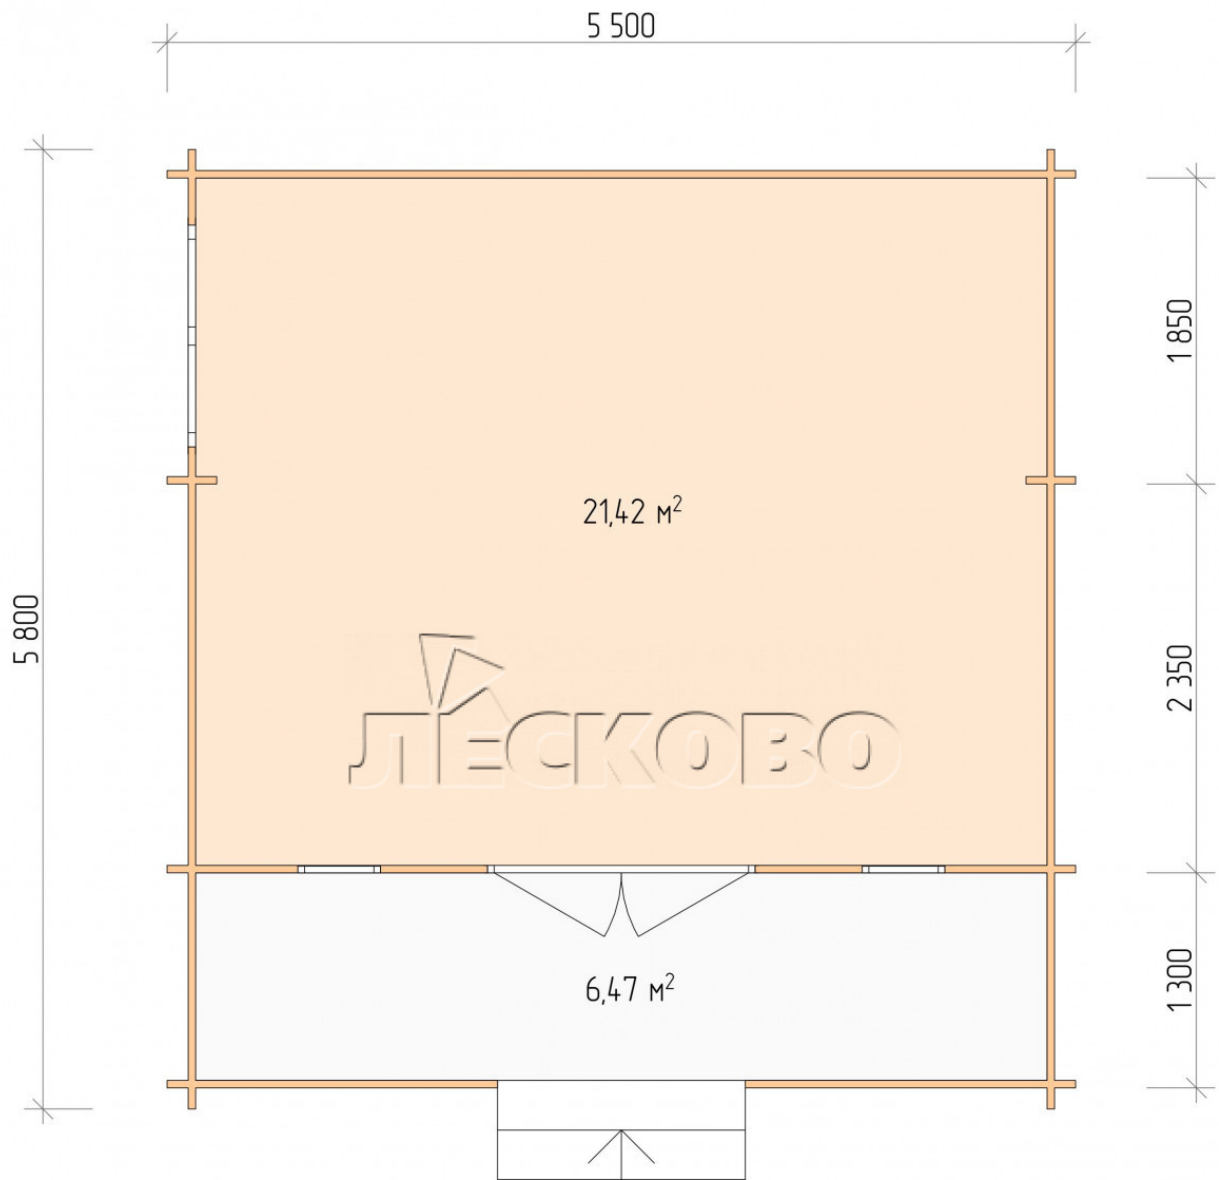

Log Cabin "DSK" series 5.5×4.5

Project Dimensions

5.5 × 4.5 / 28.6 m²

Full house set

4,401 €

Timber

45 MM

65 MM
+ 892 €

Project planning

5 500

4 500

Разрез

House Kit

- Wall kit: 44 × 145mm mini-chamber drying chamber with bowls for the project. The material of the tree is spruce, pine (GOST 8486). Humidity 12-14%. The height of the walls is 2.16 m;
- Logs, lower harness: board 45 × 145 mm chamber drying 10-12%;
- Floors: floorboard 35 mm, Chamber drying;
- Ceiling: imitation of a bar 20 × 135 mm, Chamber drying;
- Wooden windows, glass 4 mm, Single. Treatment with a colorless antiseptic. Hardware;

1.34×0.91 м.1 шт.

0.42×1.885 м.2 шт.

- Wooden doors;

1.62×1.885 м.1 шт.

7. Platbands: dry planed board 20 × 100 mm;

8. Roof: shingles.

9. Skirting board 35 mm.

+7 (927) 738-08-11