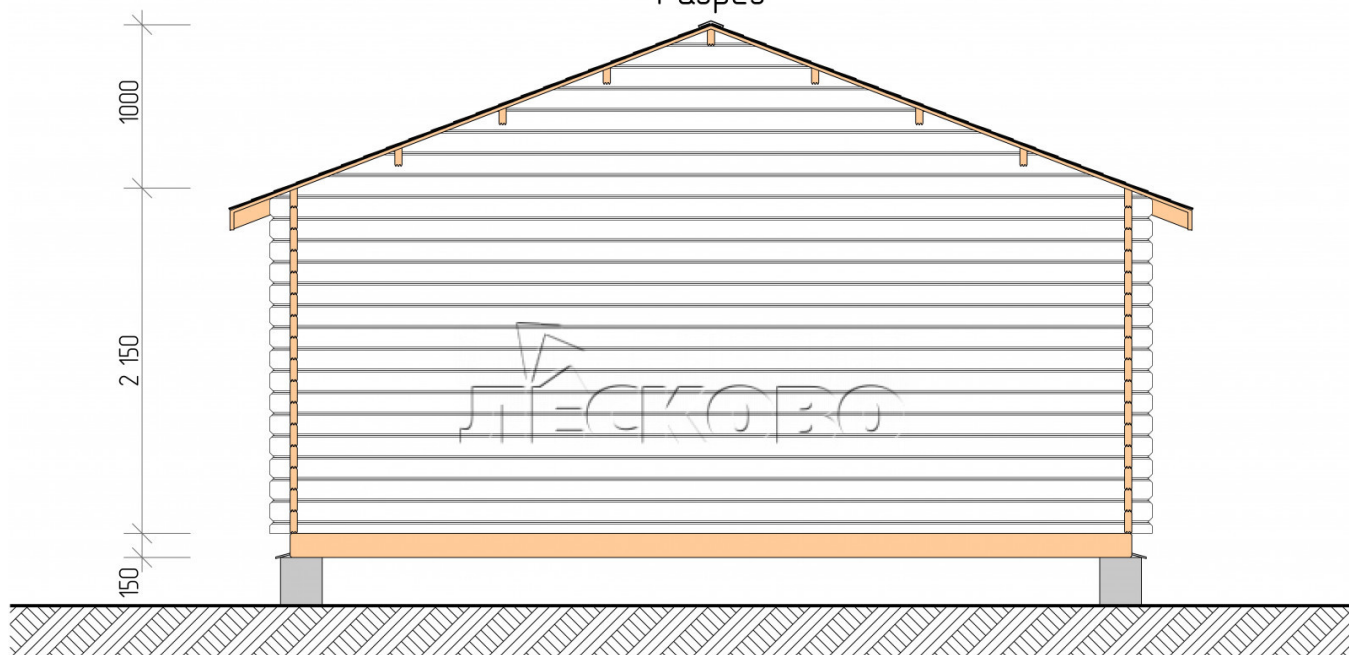

Log Cabin "DSK" series 5.5×4

Project Dimensions

5.5 × 4 / 26 m²

Full house set

3,905 €

Timber

45 MM

65 MM
+ 813 €

Project planning

5 500

4 000

Разрез

House Kit

- Wall kit: 44 × 145mm mini-chamber drying chamber with bowls for the project. The material of the tree is spruce, pine (GOST 8486). Humidity 12-14%. The height of the walls is 2.16 m;
- Logs, lower harness: board 45 × 145 mm chamber drying 10-12%;
- Floors: floorboard 35 mm, Chamber drying;
- Ceiling: imitation of a bar 20 × 135 mm, Chamber drying;
- Wooden windows, glass 4 mm, Single. Treatment with a colorless antiseptic. Hardware;

0.42×1.885 м.2 шт.

- Wooden doors;

1.62×1.885 м.1 шт.

7. Platbands: dry planed board 20 × 100 mm;

8. Roof: shingles.

9. Skirting board 35 mm.

+7 (927) 738-08-11

г. Самара, ул. Дачная, д. 28, оф. 7