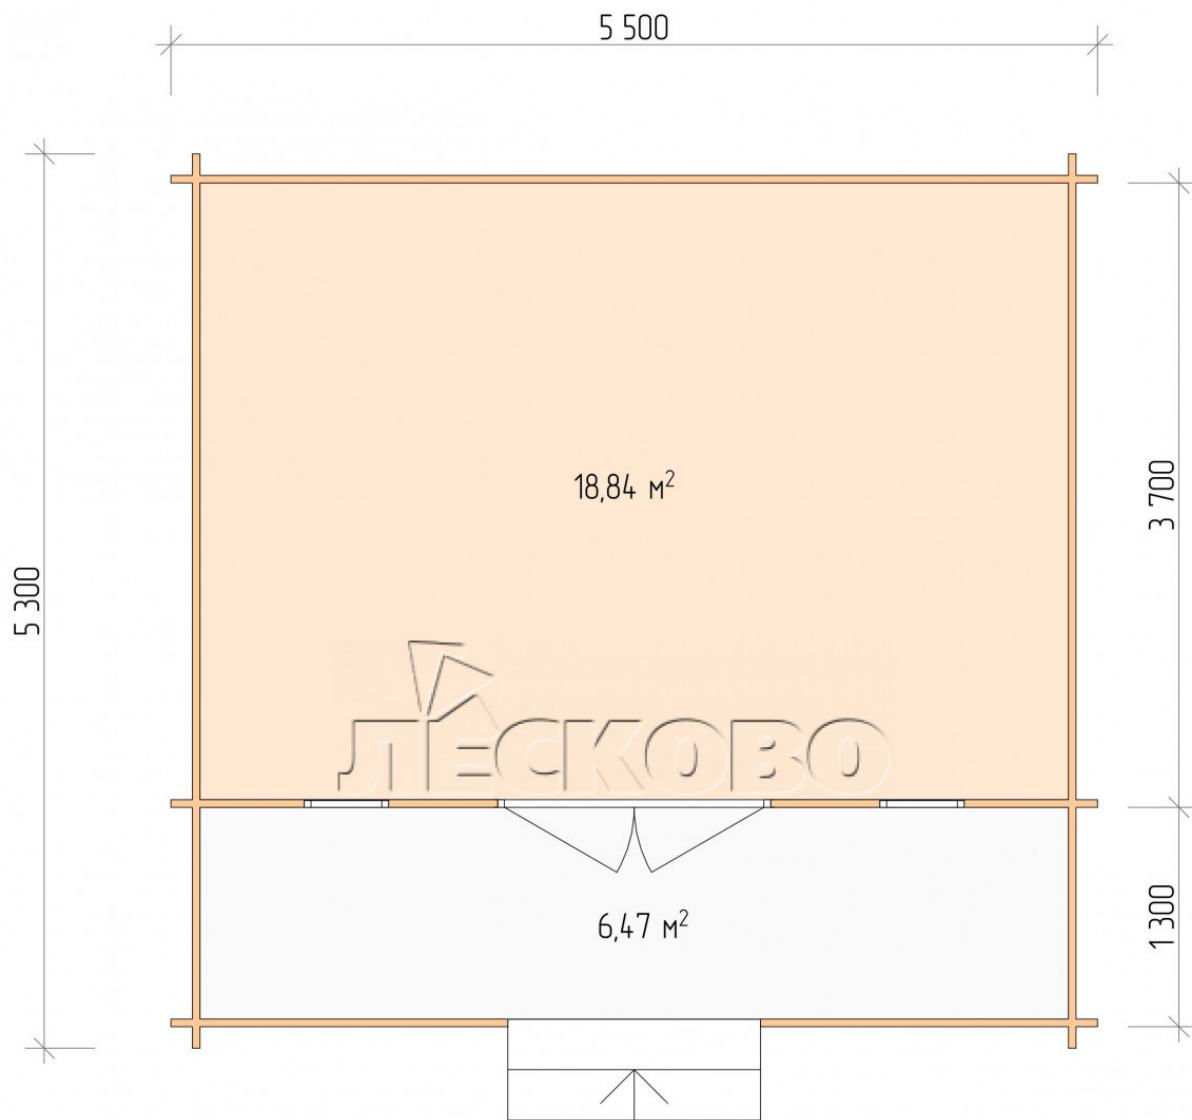

Log Cabin "DSK" series 5.5×4

Project Dimensions

5.5 × 4 / 26 m²

Full house set

3,905 €

Timber

45 MM

65 MM
+ 813 €

Project planning

5 500

4 000

Разрез

House Kit

- Wall kit: 44 × 145mm mini-chamber drying chamber with bowls for the project. The material of the tree is spruce, pine (GOST 8486). Humidity 12-14%. The height of the walls is 2.16 m;
- Logs, lower harness: board 45 × 145 mm chamber drying 10-12%;
- Floors: floorboard 35 mm, Chamber drying;
- Ceiling: imitation of a bar 20 × 135 mm, Chamber drying;
- Wooden windows, glass 4 mm, Single. Treatment with a colorless antiseptic. Hardware;

0.42×1.885 м.2 шт.

- Wooden doors;

1.62×1.885 м.1 шт.

7. Platbands: dry planed board 20 × 100 mm;

8. Roof: shingles.

9. Skirting board 35 mm.

+7 (927) 738-08-11

г. Самара, ул. Дачная, д. 28, оф. 7