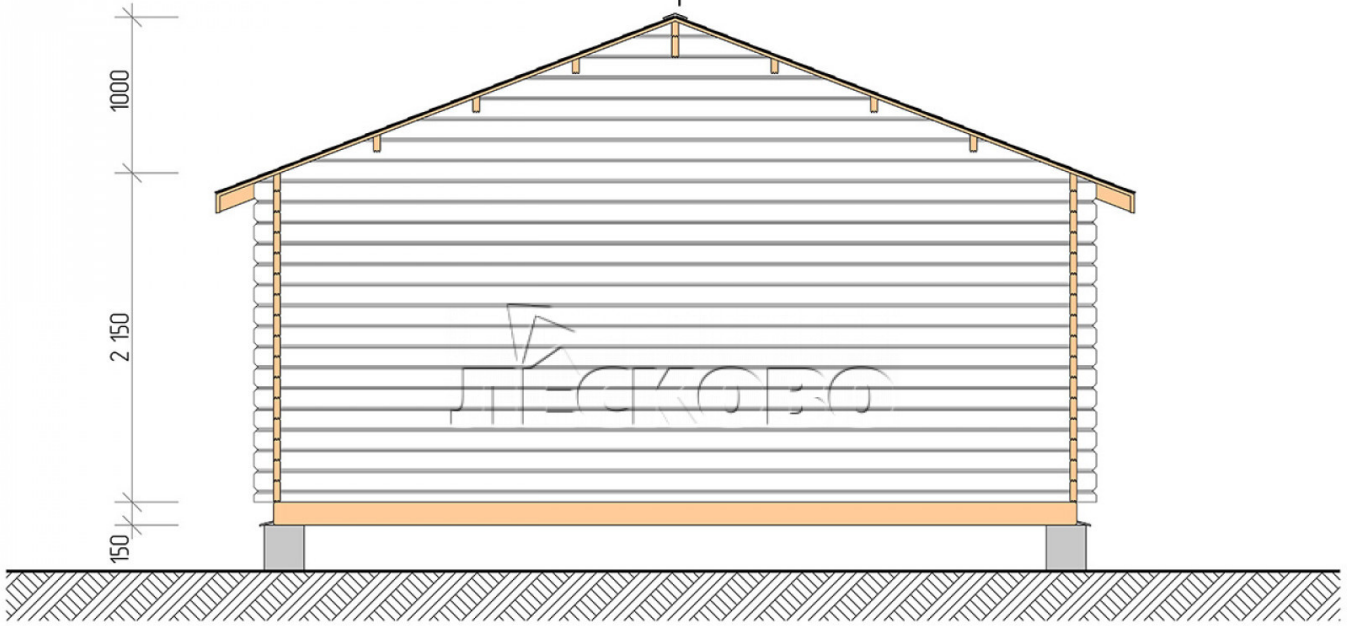

Log Cabin "DSK" series 5.5×5.5

Project Dimensions

5.5 × 5.5 / 33.8 m²

Full house set

4,917 €

Timber

45 MM

65 MM
+ 996 €

Project planning

Разрез

House Kit

- Wall kit: 44 × 145mm mini-chamber drying chamber with bowls for the project. The material of the tree is spruce, pine (GOST 8486). Humidity 12-14%. The height of the walls is 2.16 m;
- Logs, lower harness: board 45 × 145 mm chamber drying 10-12%;
- Floors: floorboard 35 mm, Chamber drying;
- Ceiling: imitation of a bar 20 × 135 mm, Chamber drying;
- Wooden windows, glass 4 mm, Single. Treatment with a colorless antiseptic. Hardware;

0.42×1.885 м.2 шт.

1.34×0.91 м.1 шт.

- Wooden doors;

1.62×1.885 м.1 шт.

7. Platbands: dry planed board 20 × 100 mm;

8. Roof: shingles.

9. Skirting board 35 mm.

+7 (927) 738-08-11