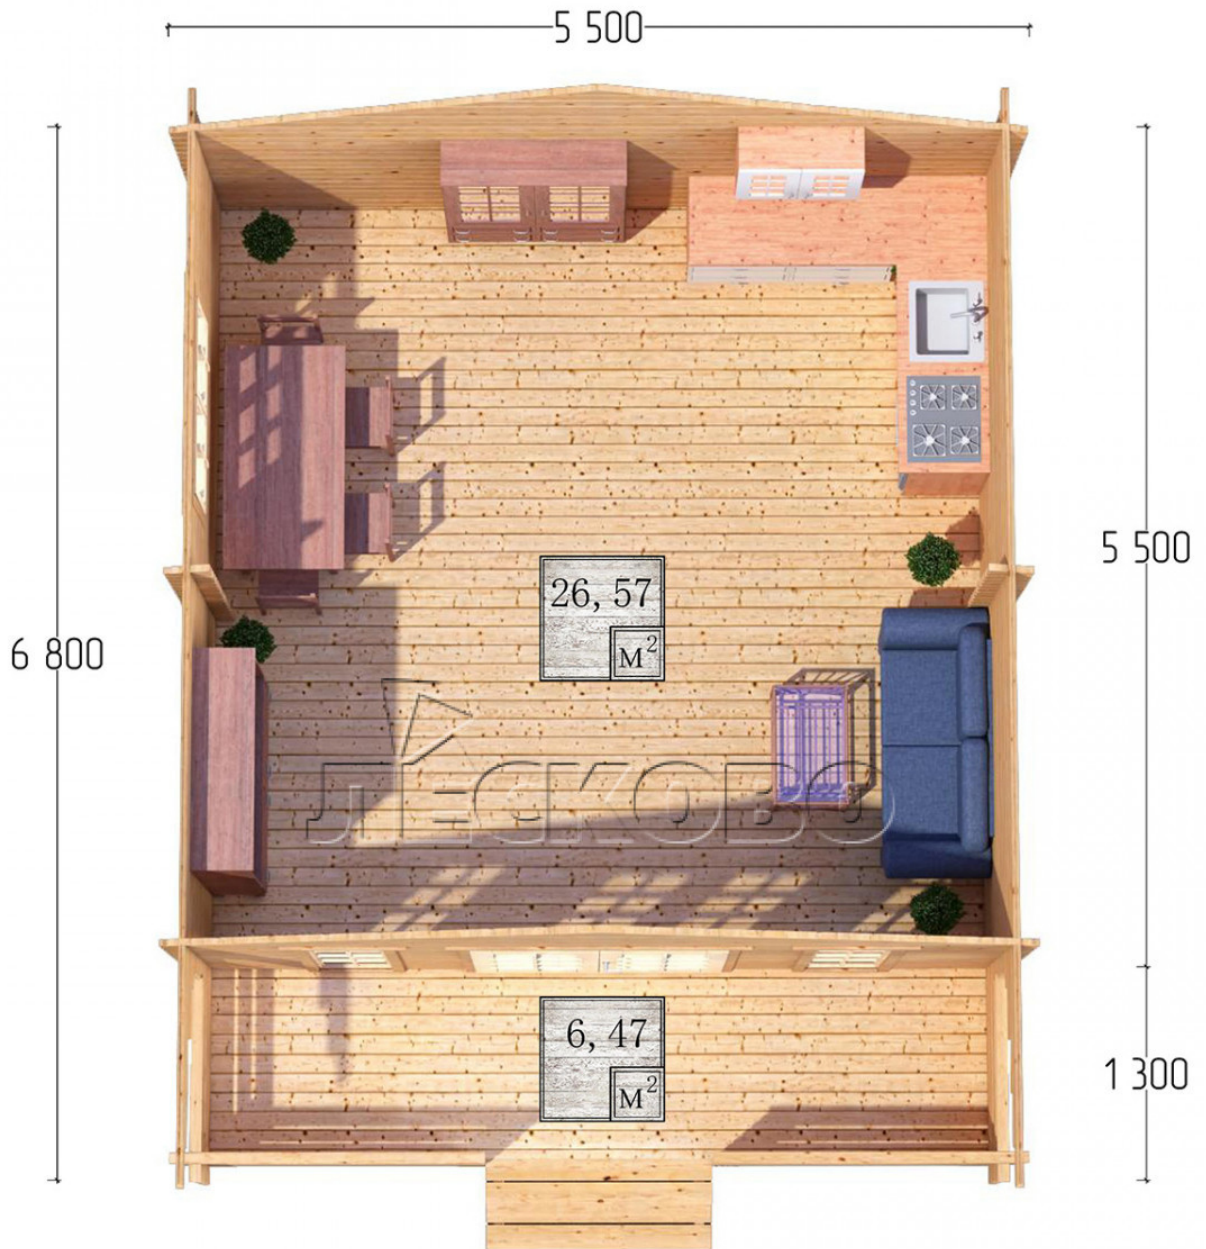

Log Cabin "DSK" series 5.5×5.5

Project Dimensions

5.5 × 5.5 / 33.8 m²

Full house set

4,917 €

Timber

45 MM

65 MM
+ 996 €

Project planning

Разрез

House Kit

- Wall kit: 44 × 145mm mini-chamber drying chamber with bowls for the project. The material of the tree is spruce, pine (GOST 8486). Humidity 12-14%. The height of the walls is 2.16 m;
- Logs, lower harness: board 45 × 145 mm chamber drying 10-12%;
- Floors: floorboard 35 mm, Chamber drying;
- Ceiling: imitation of a bar 20 × 135 mm, Chamber drying;
- Wooden windows, glass 4 mm, Single. Treatment with a colorless antiseptic. Hardware;

0.42×1.885 м.2 шт.

1.34×0.91 м.1 шт.

- Wooden doors;

1.62×1.885 м.1 шт.

7. Platbands: dry planed board 20 × 100 mm;

8. Roof: shingles.

9. Skirting board 35 mm.

+7 (927) 738-08-11