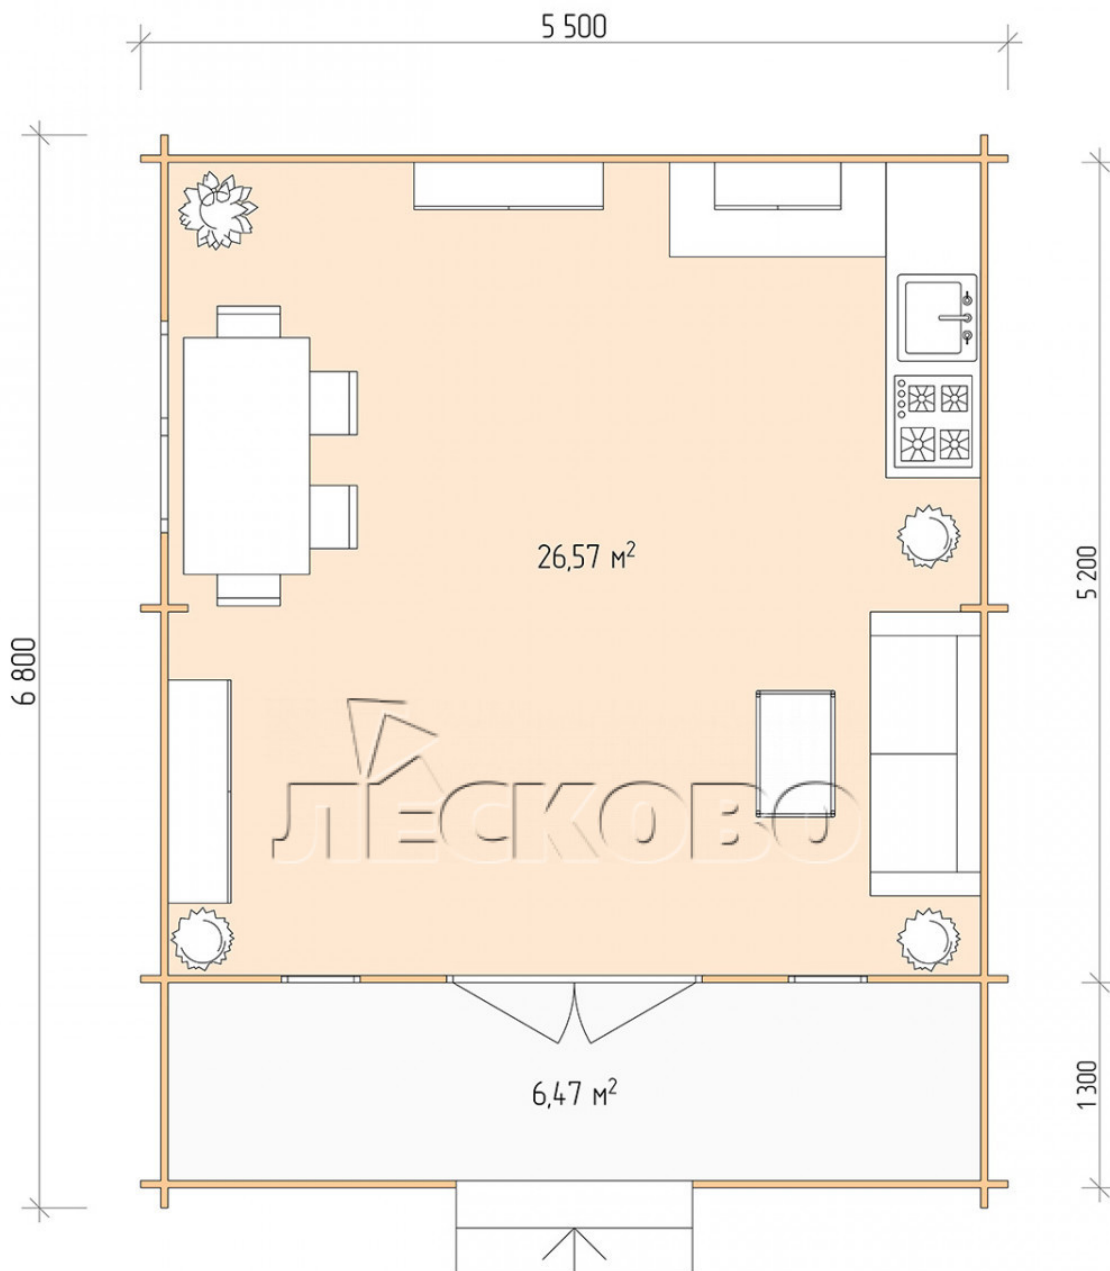

Log Cabin "DSK" series 5.5×5.5

Project Dimensions

5.5 × 5.5 / 33.8 m²

Full house set

4,917 €

Timber

45 MM

65 MM
+ 996 €

Project planning

Разрез

House Kit

- Wall kit: 44 × 145mm mini-chamber drying chamber with bowls for the project. The material of the tree is spruce, pine (GOST 8486). Humidity 12-14%. The height of the walls is 2.16 m;
- Logs, lower harness: board 45 × 145 mm chamber drying 10-12%;
- Floors: floorboard 35 mm, Chamber drying;
- Ceiling: imitation of a bar 20 × 135 mm, Chamber drying;
- Wooden windows, glass 4 mm, Single. Treatment with a colorless antiseptic. Hardware;

0.42×1.885 м.2 шт.

1.34×0.91 м.1 шт.

- Wooden doors;

1.62×1.885 м.1 шт.

7. Platbands: dry planed board 20 × 100 mm;

8. Roof: shingles.

9. Skirting board 35 mm.

+7 (927) 738-08-11