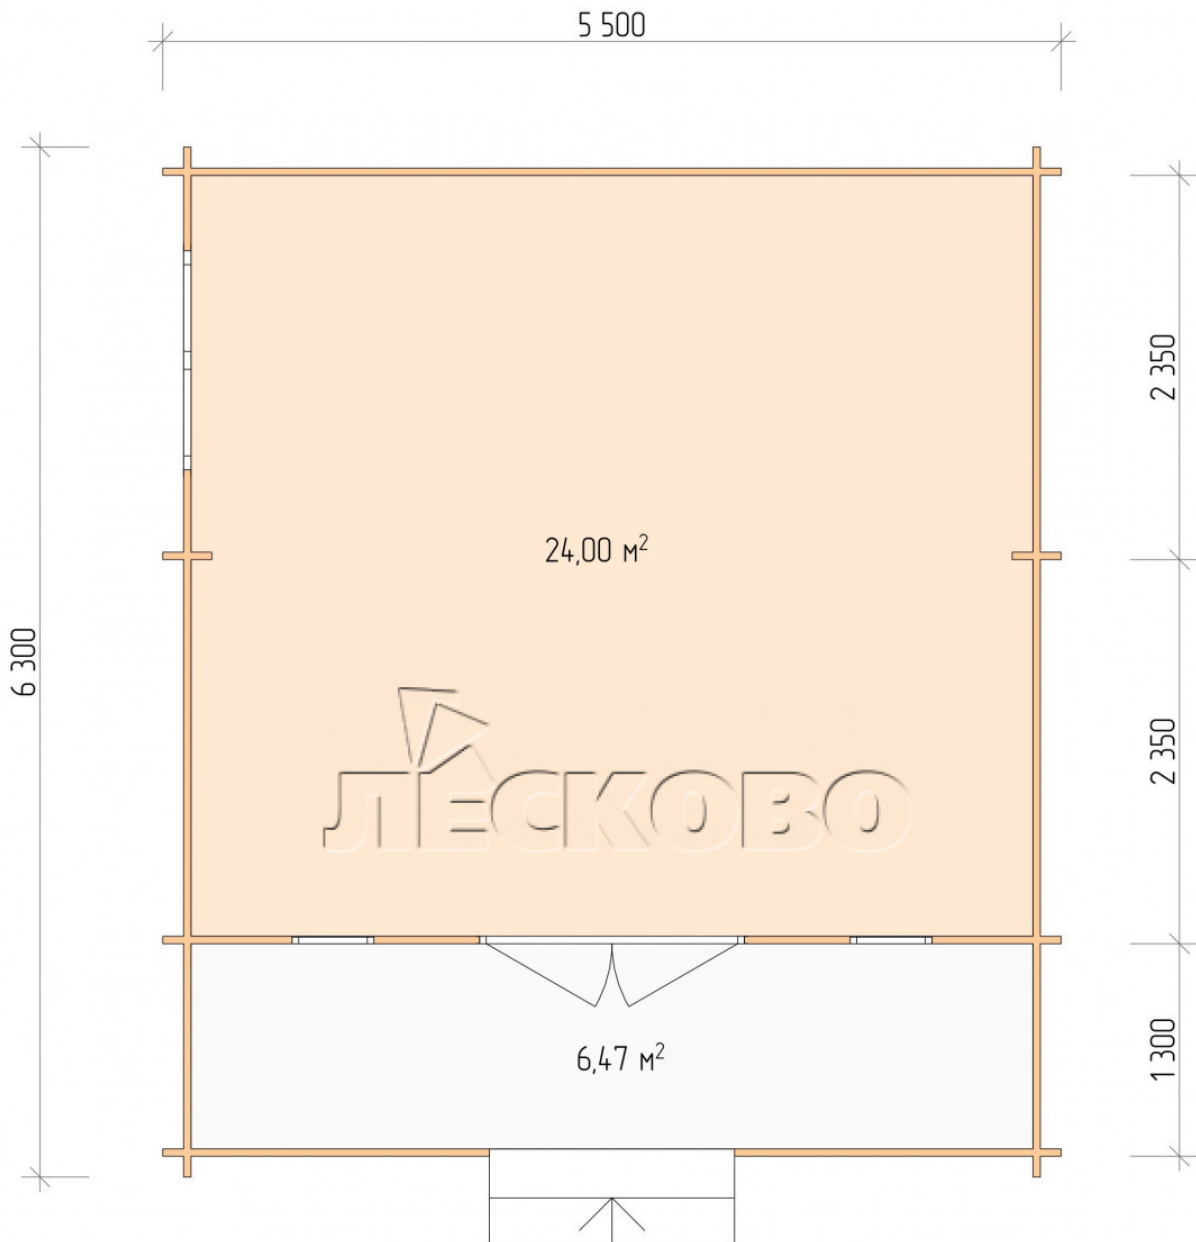

## Log Cabin "DSK" series 5.5×5

Project Dimensions

5.5 × 5 / 31.2 m<sup>2</sup>

Full house set

**4,665 €**

## Project planning

5 500

5 000

Разрез

## House Kit

- Wall kit: 44 × 145mm mini-chamber drying chamber with bowls for the project. The material of the tree is spruce, pine (GOST 8486). Humidity 12-14%. The height of the walls is 2.16 m;
- Logs, lower harness: board 45 × 145 mm chamber drying 10-12%;
- Floors: floorboard 35 mm, Chamber drying;
- Ceiling: imitation of a bar 20 × 135 mm, Chamber drying;
- Wooden windows, glass 4 mm, Single. Treatment with a colorless antiseptic. Hardware;

0.42×1.885 м.2 шт.

1.34×0.91 м.1 шт.

- Wooden doors;

1.62×1.885 м.1 шт.

7. Platbands: dry planed board 20 × 100 mm;

8. Roof: shingles.

9. Skirting board 35 mm.

+7 (927) 738-08-11