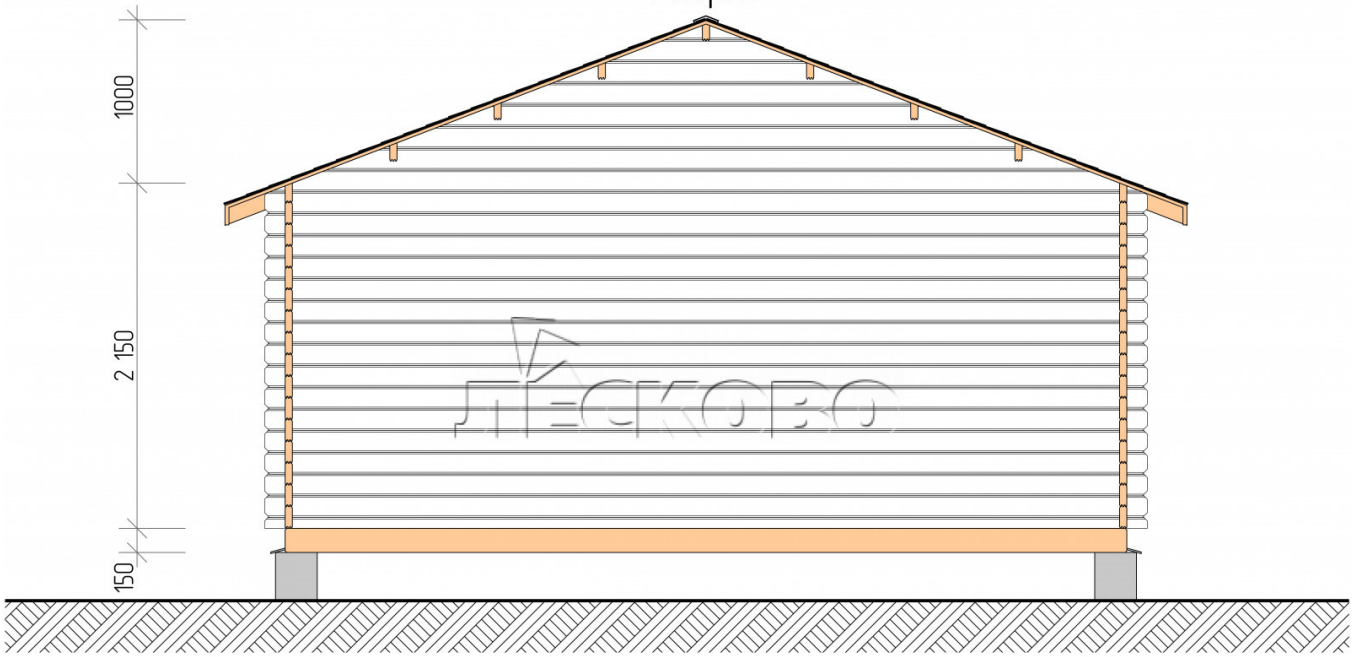

## Log Cabin "DSK" series 5.5×5

Project Dimensions

5.5 × 5 / 31.2 m<sup>2</sup>

Full house set

**4,665 €**

## Project planning

5 500

5 000

Разрез

## House Kit

- Wall kit: 44 × 145mm mini-chamber drying chamber with bowls for the project. The material of the tree is spruce, pine (GOST 8486). Humidity 12-14%. The height of the walls is 2.16 m;
- Logs, lower harness: board 45 × 145 mm chamber drying 10-12%;
- Floors: floorboard 35 mm, Chamber drying;
- Ceiling: imitation of a bar 20 × 135 mm, Chamber drying;
- Wooden windows, glass 4 mm, Single. Treatment with a colorless antiseptic. Hardware;