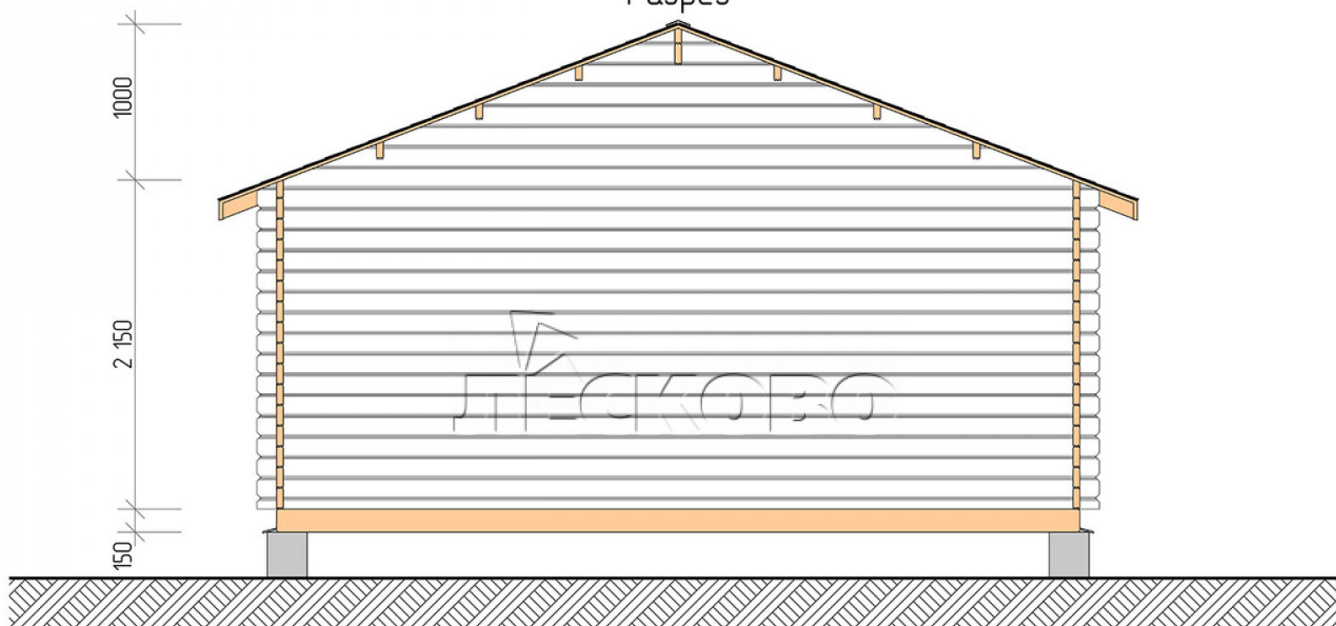

Log Cabin "DSK" series 5.5×6

Project Dimensions

5.5 × 6 / 36.4 m²

Full house set

5,104 €

Timber

45 MM

65 MM
+ 1,023 €

Project planning

Разрез

House Kit

- Wall kit: 44 × 145mm mini-chamber drying chamber with bowls for the project. The material of the tree is spruce, pine (GOST 8486). Humidity 12-14%. The height of the walls is 2.16 m;
- Logs, lower harness: board 45 × 145 mm chamber drying 10-12%;
- Floors: floorboard 35 mm, Chamber drying;
- Ceiling: imitation of a bar 20 × 135 mm, Chamber drying;
- Wooden windows, glass 4 mm, Single. Treatment with a colorless antiseptic. Hardware;

0.42×1.885 м.2 шт.

1.34×0.91 м.1 шт.

- Wooden doors;

1.62×1.885 м.1 шт.

7. Platbands: dry planed board 20 × 100 mm;

8. Roof: shingles.

9. Skirting board 35 mm.

+7 (927) 738-08-11