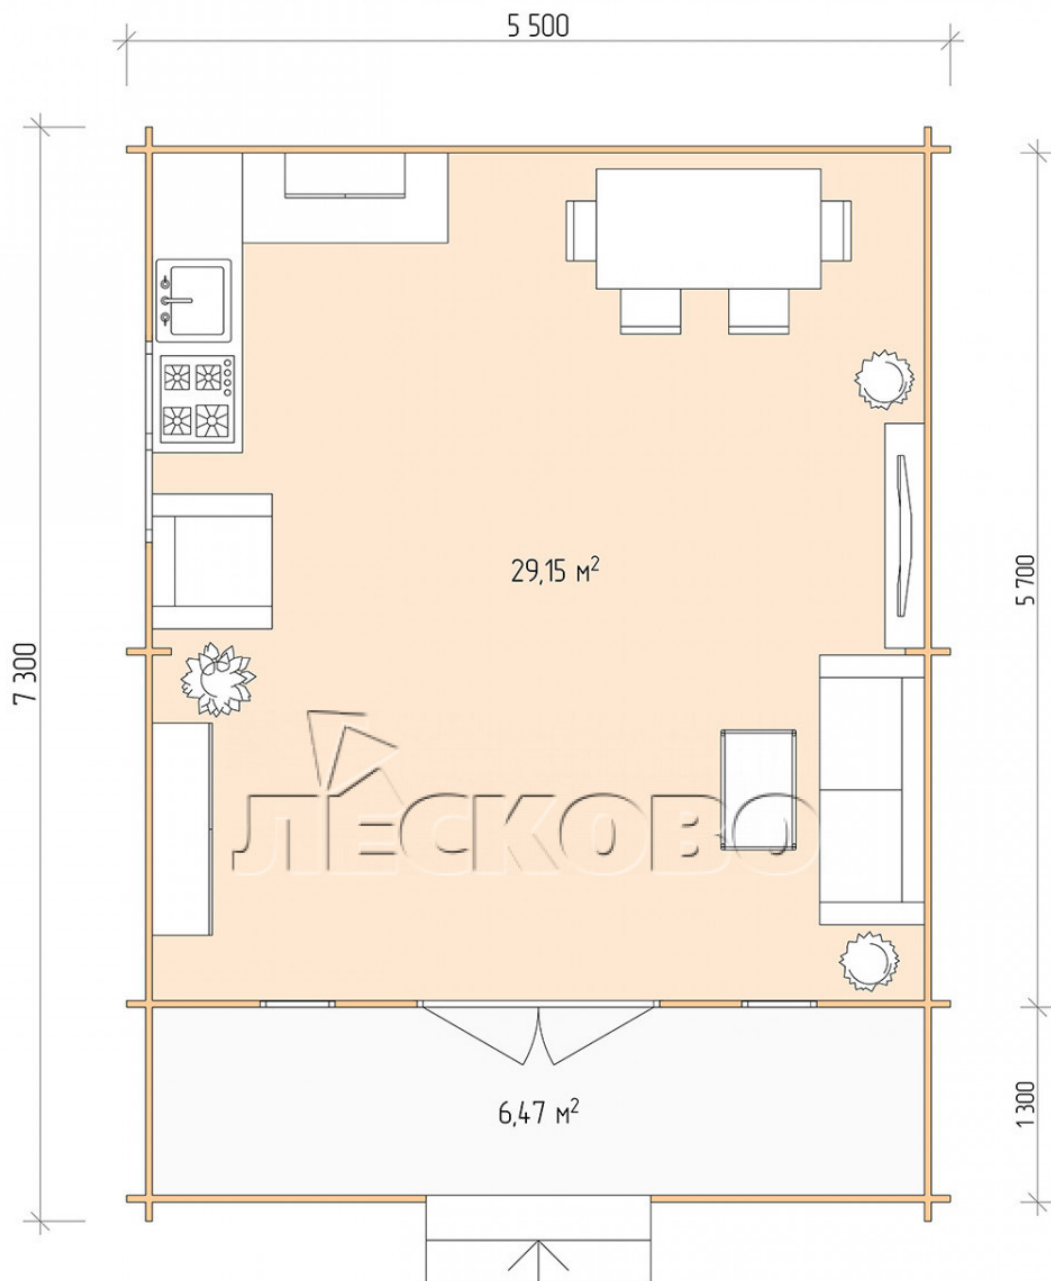

Log Cabin "DSK" series 5.5×6

Project Dimensions

5.5 × 6 / 36.4 m²

Full house set

5,104 €

Timber

45 MM

65 MM
+ 1,023 €

Project planning

Разрез

House Kit

- Wall kit: 44 × 145mm mini-chamber drying chamber with bowls for the project. The material of the tree is spruce, pine (GOST 8486). Humidity 12-14%. The height of the walls is 2.16 m;
- Logs, lower harness: board 45 × 145 mm chamber drying 10-12%;
- Floors: floorboard 35 mm, Chamber drying;
- Ceiling: imitation of a bar 20 × 135 mm, Chamber drying;
- Wooden windows, glass 4 mm, Single. Treatment with a colorless antiseptic. Hardware;

0.42×1.885 м.2 шт.

1.34×0.91 м.1 шт.

- Wooden doors;

1.62×1.885 м.1 шт.

7. Platbands: dry planed board 20 × 100 mm;

8. Roof: shingles.

9. Skirting board 35 mm.

+7 (927) 738-08-11