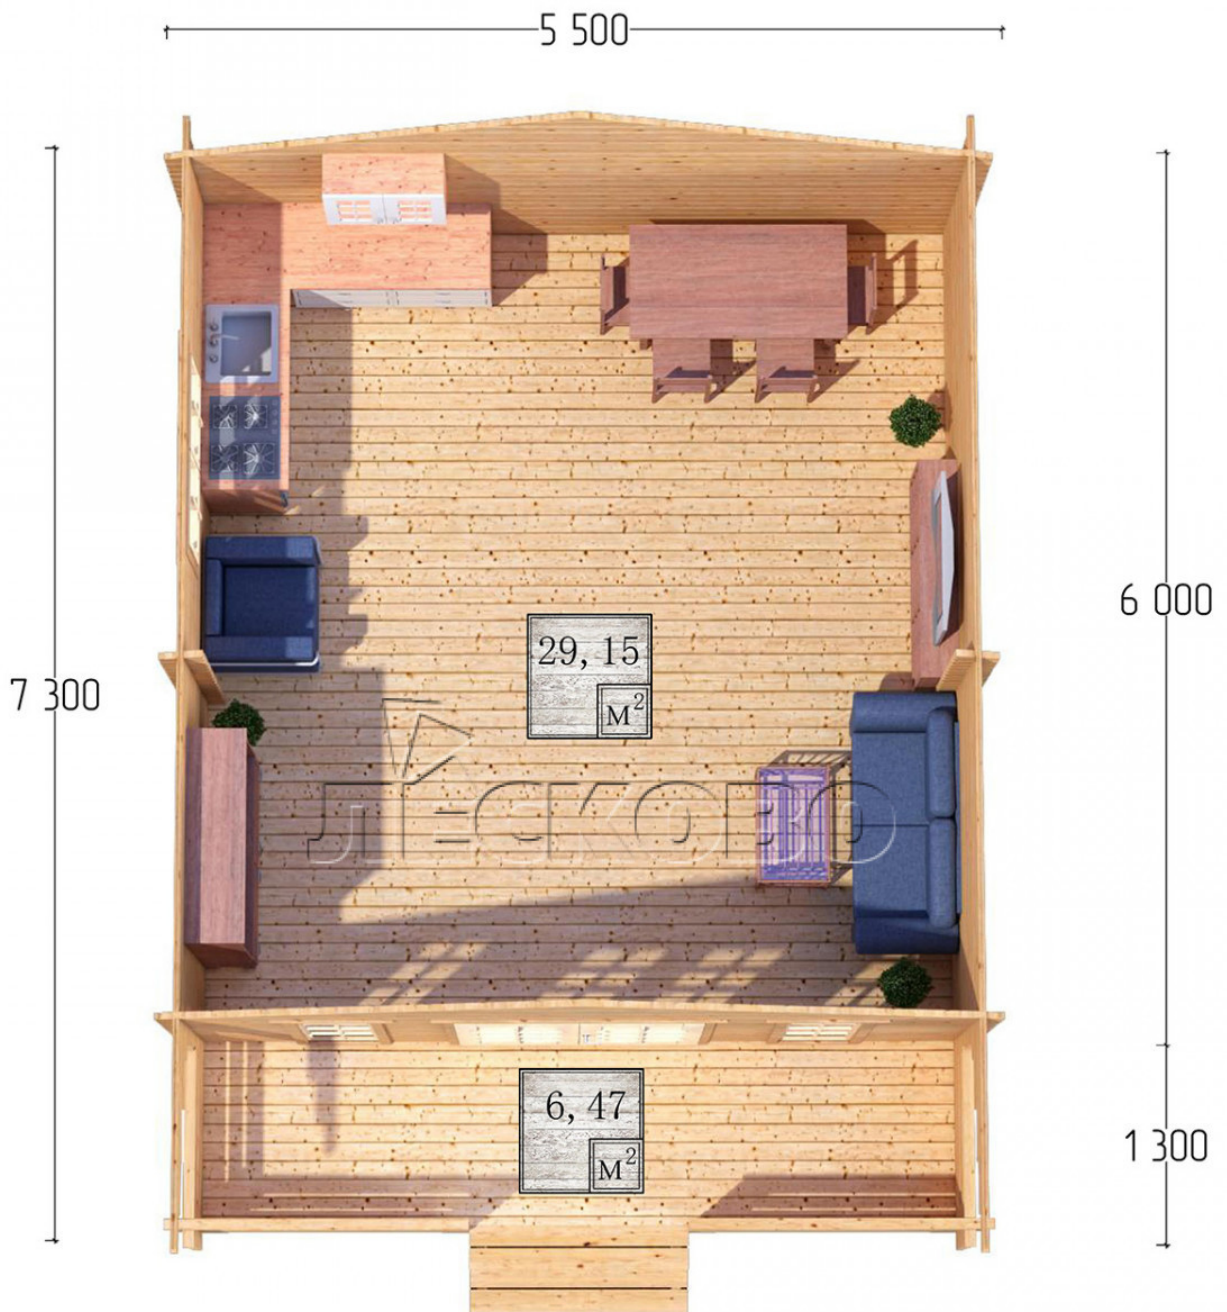

Log Cabin "DSK" series 5.5×6

Project Dimensions

5.5 × 6 / 36.4 m²

Full house set

5,104 €

Timber

45 MM

65 MM
+ 1,023 €

Project planning

Разрез

House Kit

- Wall kit: 44 × 145mm mini-chamber drying chamber with bowls for the project. The material of the tree is spruce, pine (GOST 8486). Humidity 12-14%. The height of the walls is 2.16 m;
- Logs, lower harness: board 45 × 145 mm chamber drying 10-12%;
- Floors: floorboard 35 mm, Chamber drying;
- Ceiling: imitation of a bar 20 × 135 mm, Chamber drying;
- Wooden windows, glass 4 mm, Single. Treatment with a colorless antiseptic. Hardware;

0.42×1.885 м.2 шт.

1.34×0.91 м.1 шт.

- Wooden doors;

1.62×1.885 м.1 шт.

7. Platbands: dry planed board 20 × 100 mm;

8. Roof: shingles.

9. Skirting board 35 mm.

+7 (927) 738-08-11