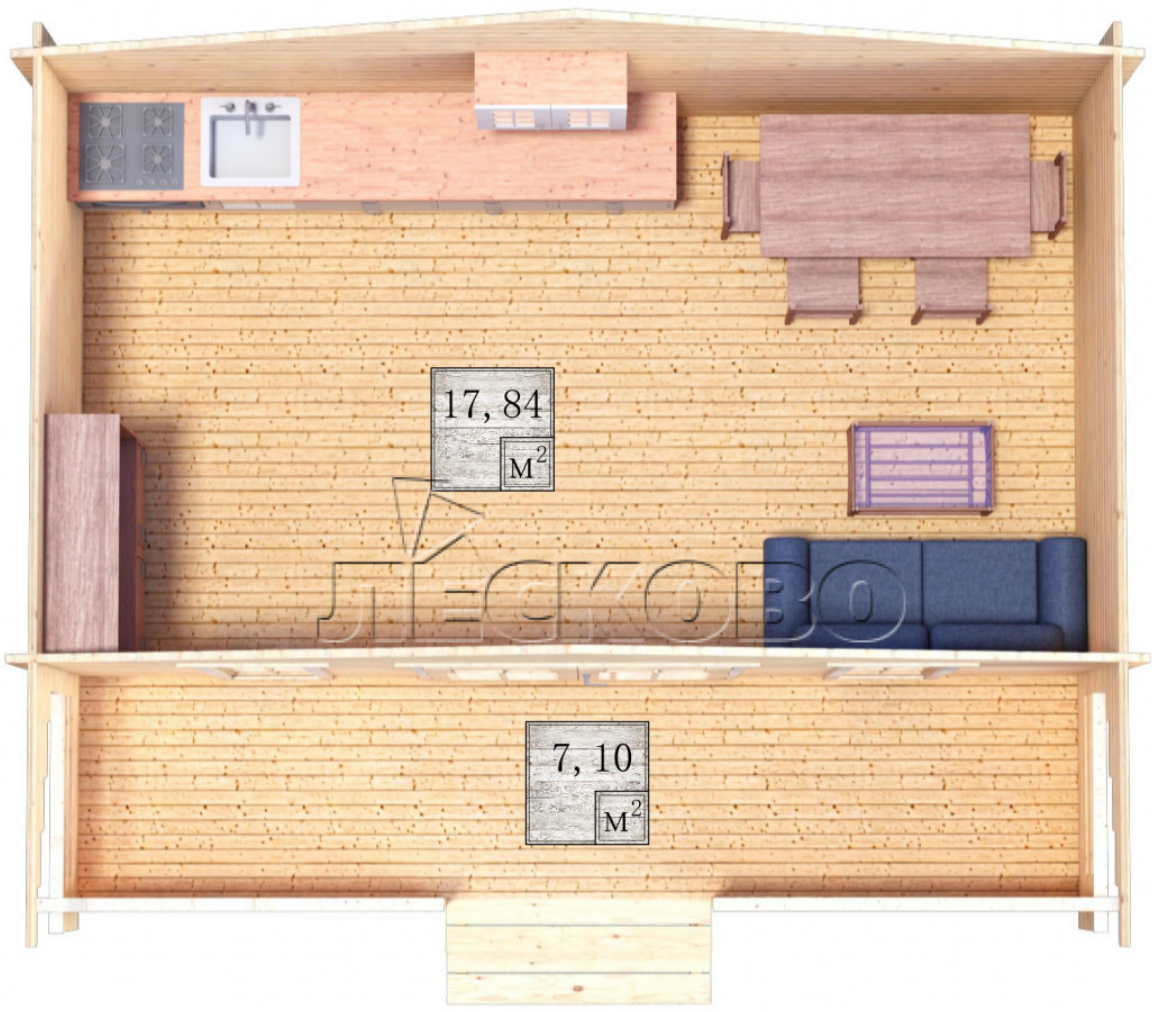

Log Cabin "DSK" series 6×3.5

Project Dimensions

6 × 3.5 / 25.7 m²

Full house set

3,800 €

Timber

45 MM

65 MM
+ 794 €

Project planning

6 000

3 500

17,84
M²

7,10
M²

Разрез

House Kit

- Wall kit: 44 × 145mm mini-chamber drying chamber with bowls for the project. The material of the tree is spruce, pine (GOST 8486). Humidity 12-14%. The height of the walls is 2.16 m;
- Logs, lower harness: board 45 × 145 mm chamber drying 10-12%;
- Floors: floorboard 35 mm, Chamber drying;
- Ceiling: imitation of a bar 20 × 135 mm, Chamber drying;
- Wooden windows, glass 4 mm, Single. Treatment with a colorless antiseptic. Hardware;

0.42×1.885 м.2 шт.

- Wooden doors;

1.62×1.885 м.1 шт.

7. Platbands: dry planed board 20 × 100 mm;

8. Roof: shingles.

9. Skirting board 35 mm.

+7 (927) 738-08-11

г. Самара, ул. Дачная, д. 28, оф. 7