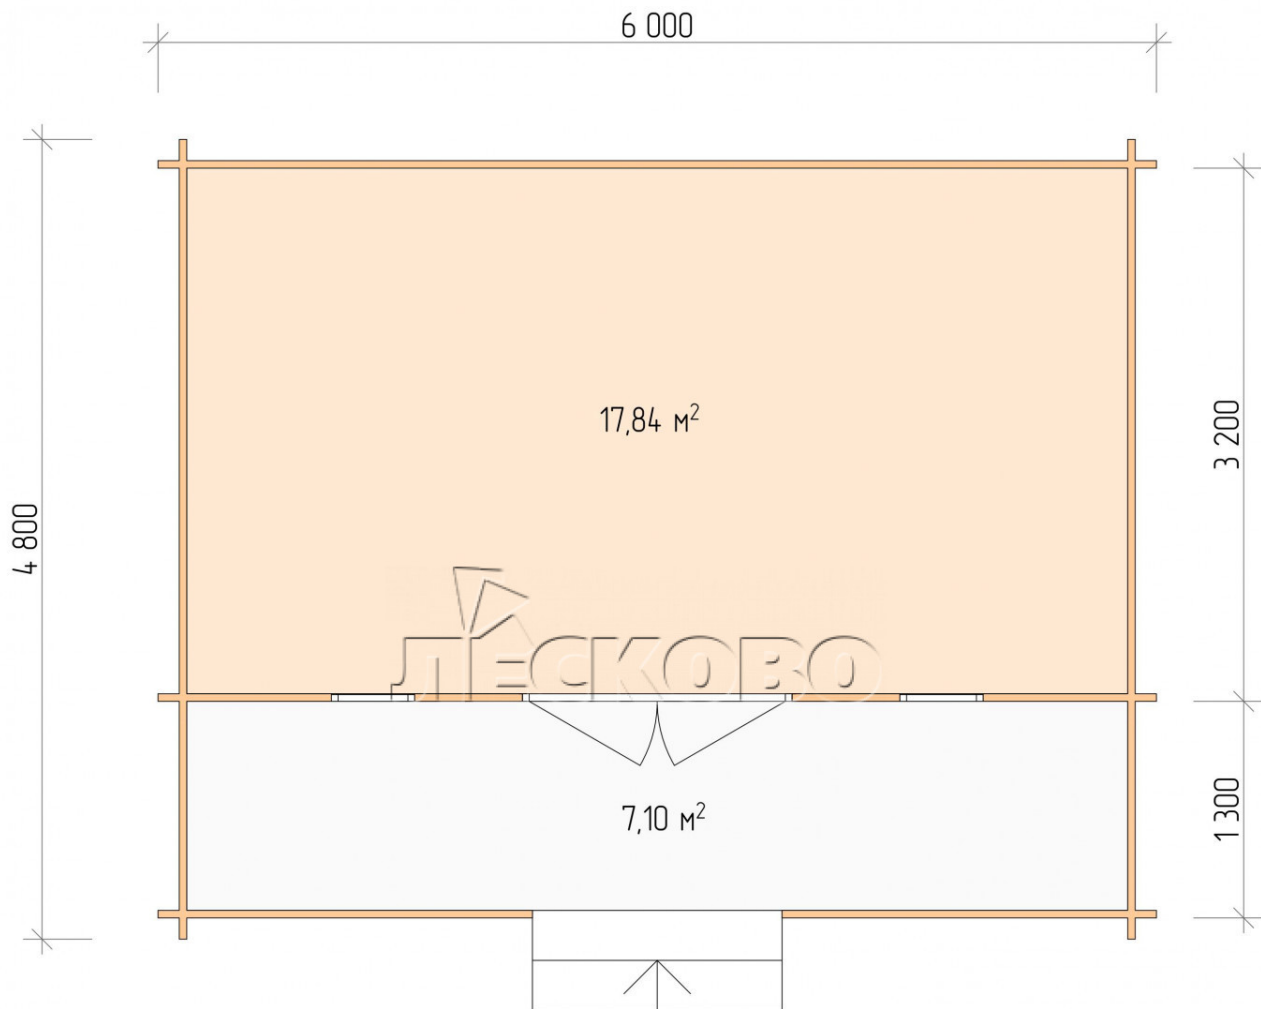

Log Cabin "DSK" series 6×3.5

Project Dimensions

6 × 3.5 / 25.7 m²

Full house set

3,800 €

Timber

45 MM

65 MM
+ 794 €

Project planning

6 000

3 500

17,84
M²

7,10
M²

Разрез

House Kit

- Wall kit: 44 × 145mm mini-chamber drying chamber with bowls for the project. The material of the tree is spruce, pine (GOST 8486). Humidity 12-14%. The height of the walls is 2.16 m;
- Logs, lower harness: board 45 × 145 mm chamber drying 10-12%;
- Floors: floorboard 35 mm, Chamber drying;
- Ceiling: imitation of a bar 20 × 135 mm, Chamber drying;
- Wooden windows, glass 4 mm, Single. Treatment with a colorless antiseptic. Hardware;

0.42×1.885 м.2 шт.

- Wooden doors;

1.62×1.885 м.1 шт.

7. Platbands: dry planed board 20 × 100 mm;

8. Roof: shingles.

9. Skirting board 35 mm.

+7 (927) 738-08-11

г. Самара, ул. Дачная, д. 28, оф. 7