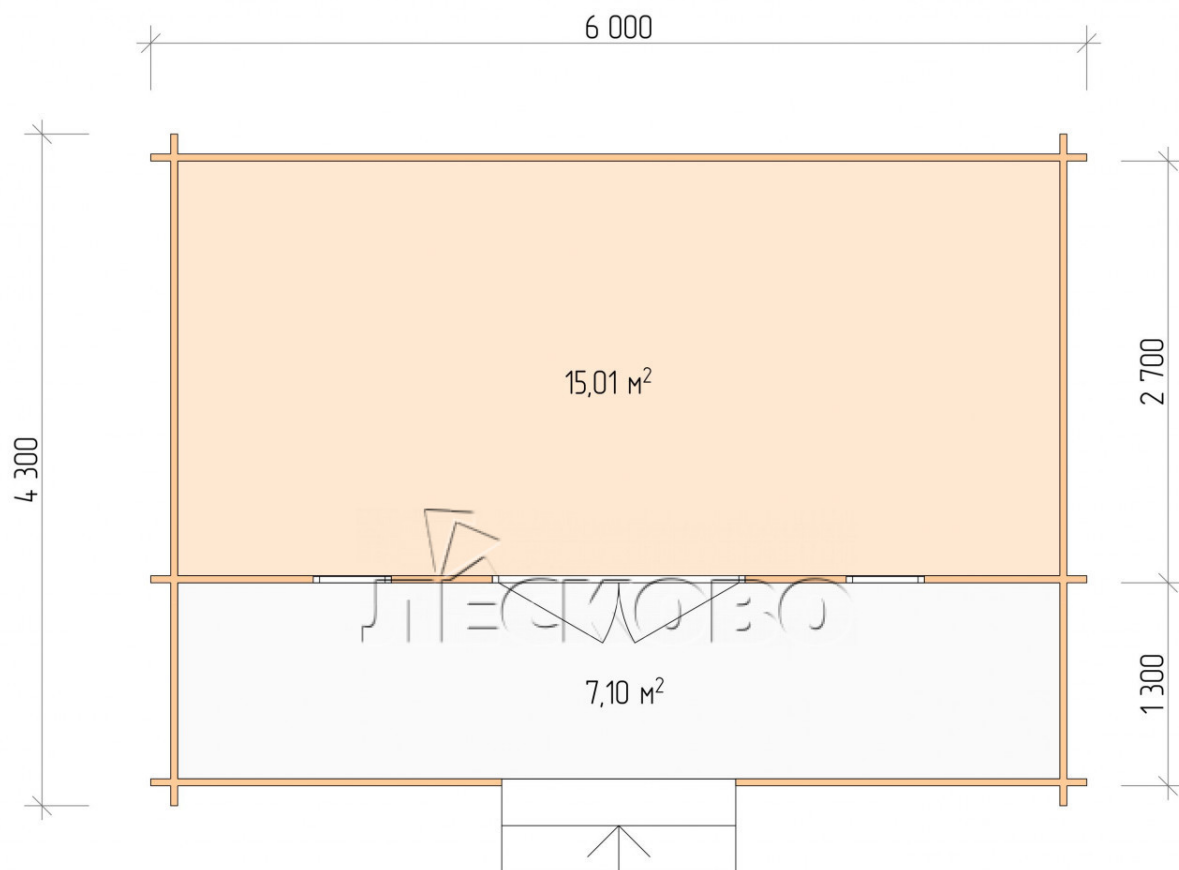

Log Cabin "DSK" series 6×3

Project Dimensions

6 × 3 / 22.8 m²

Full house set

3,659 €

Timber

45 mm

65 mm
+ 764 €

Project planning

6 000

3 000

15, 01
M²

7, 10
M²

Разрез

House Kit

- Wall kit: 44 × 145mm mini-chamber drying chamber with bowls for the project. The material of the tree is spruce, pine (GOST 8486). Humidity 12-14%. The height of the walls is 2.16 m;
- Logs, lower harness: board 45 × 145 mm chamber drying 10-12%;
- Floors: floorboard 35 mm, Chamber drying;
- Ceiling: imitation of a bar 20 × 135 mm, Chamber drying;
- Wooden windows, glass 4 mm, Single. Treatment with a colorless antiseptic. Hardware;

0.42×1.885 м.2 шт.

- Wooden doors;

1.62×1.885 м.1 шт.

7. Platbands: dry planed board 20 × 100 mm;

8. Roof: shingles.

9. Skirting board 35 mm.

+7 (927) 738-08-11

г. Самара, ул. Дачная, д. 28, оф. 7