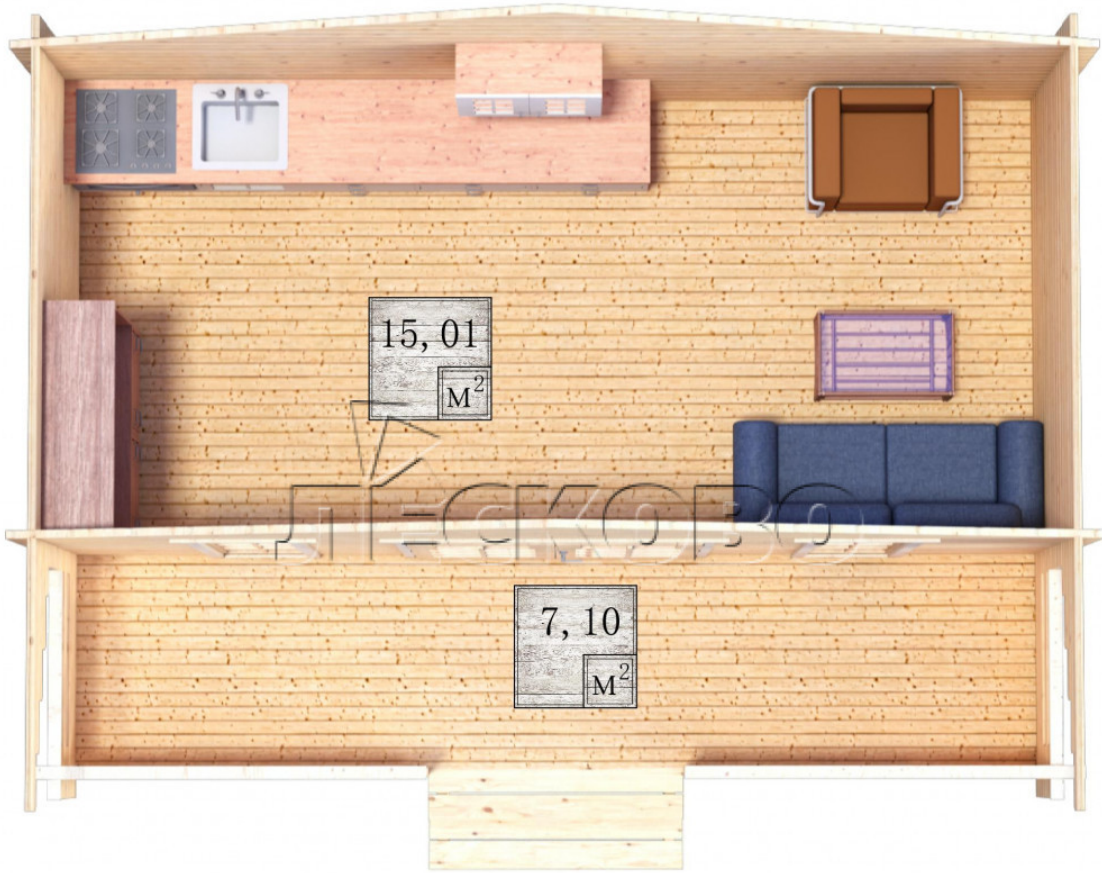

Log Cabin "DSK" series 6×3

Project Dimensions

6 × 3 / 22.8 m²

Full house set

3,659 €

Timber

45 mm

65 mm
+ 764 €

Project planning

6 000

3 000

15, 01
M²

7, 10
M²

Разрез

House Kit

- Wall kit: 44 × 145mm mini-chamber drying chamber with bowls for the project. The material of the tree is spruce, pine (GOST 8486). Humidity 12-14%. The height of the walls is 2.16 m;
- Logs, lower harness: board 45 × 145 mm chamber drying 10-12%;
- Floors: floorboard 35 mm, Chamber drying;
- Ceiling: imitation of a bar 20 × 135 mm, Chamber drying;
- Wooden windows, glass 4 mm, Single. Treatment with a colorless antiseptic. Hardware;

0.42×1.885 м.2 шт.

- Wooden doors;

1.62×1.885 м.1 шт.

7. Platbands: dry planed board 20 × 100 mm;

8. Roof: shingles.

9. Skirting board 35 mm.

+7 (927) 738-08-11

г. Самара, ул. Дачная, д. 28, оф. 7