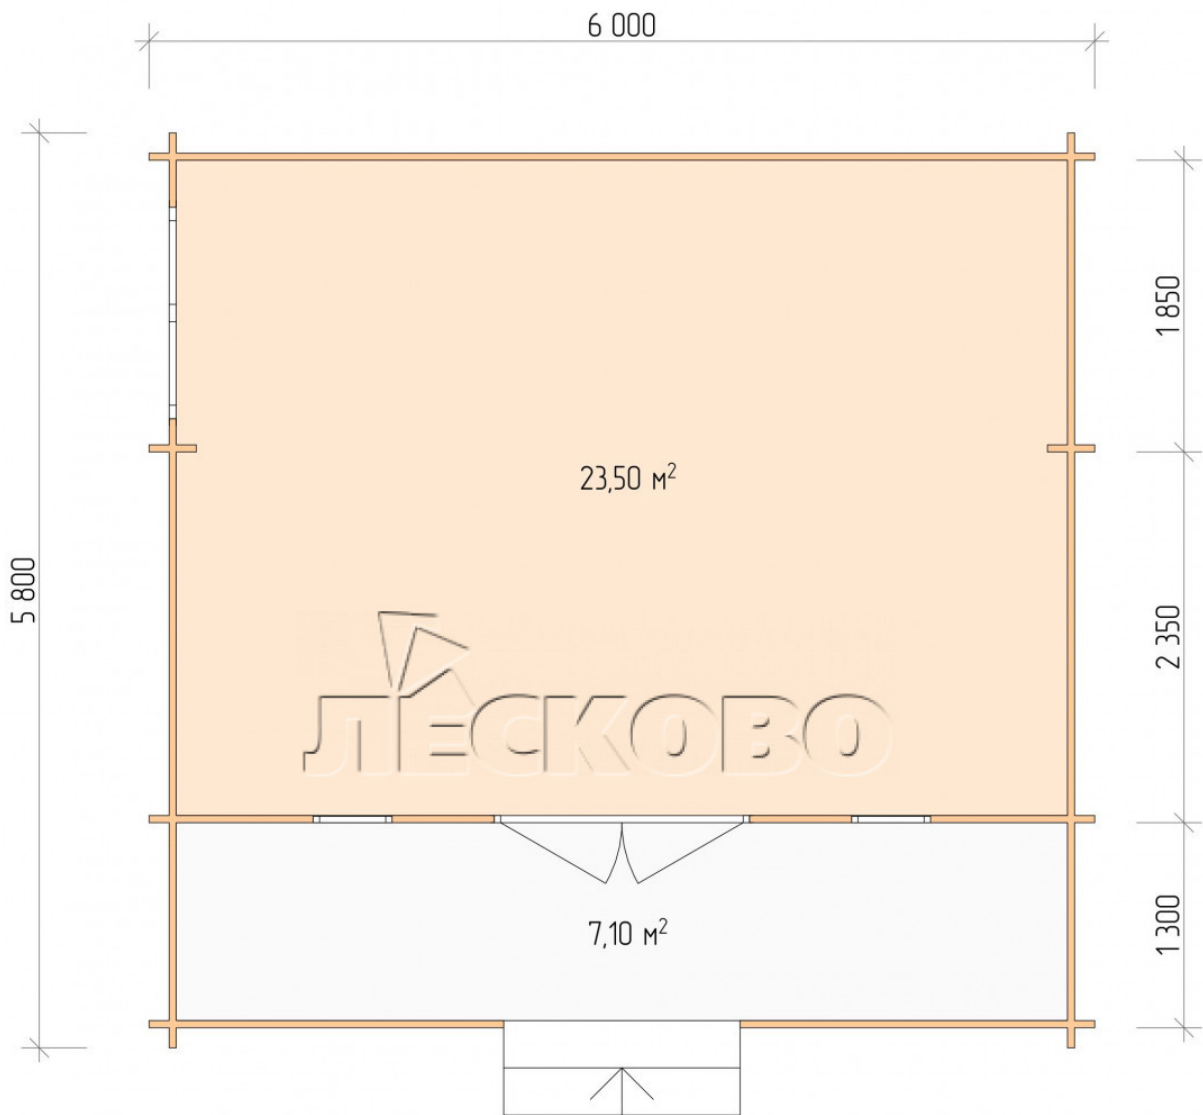

## Log Cabin "DSK" series 6×4.5

Project Dimensions

6 × 4.5 / 31.4 m<sup>2</sup>

Full house set

**4,714 €**

# Разрез

0.42×1.885 м.2 шт.

1.34×0.91 м.1 шт.

- Wooden doors;

1.62×1.885 м.1 шт.

7. Platbands: dry planed board 20 × 100 mm;

8. Roof: shingles.

9. Skirting board 35 mm.

+7 (927) 738-08-11