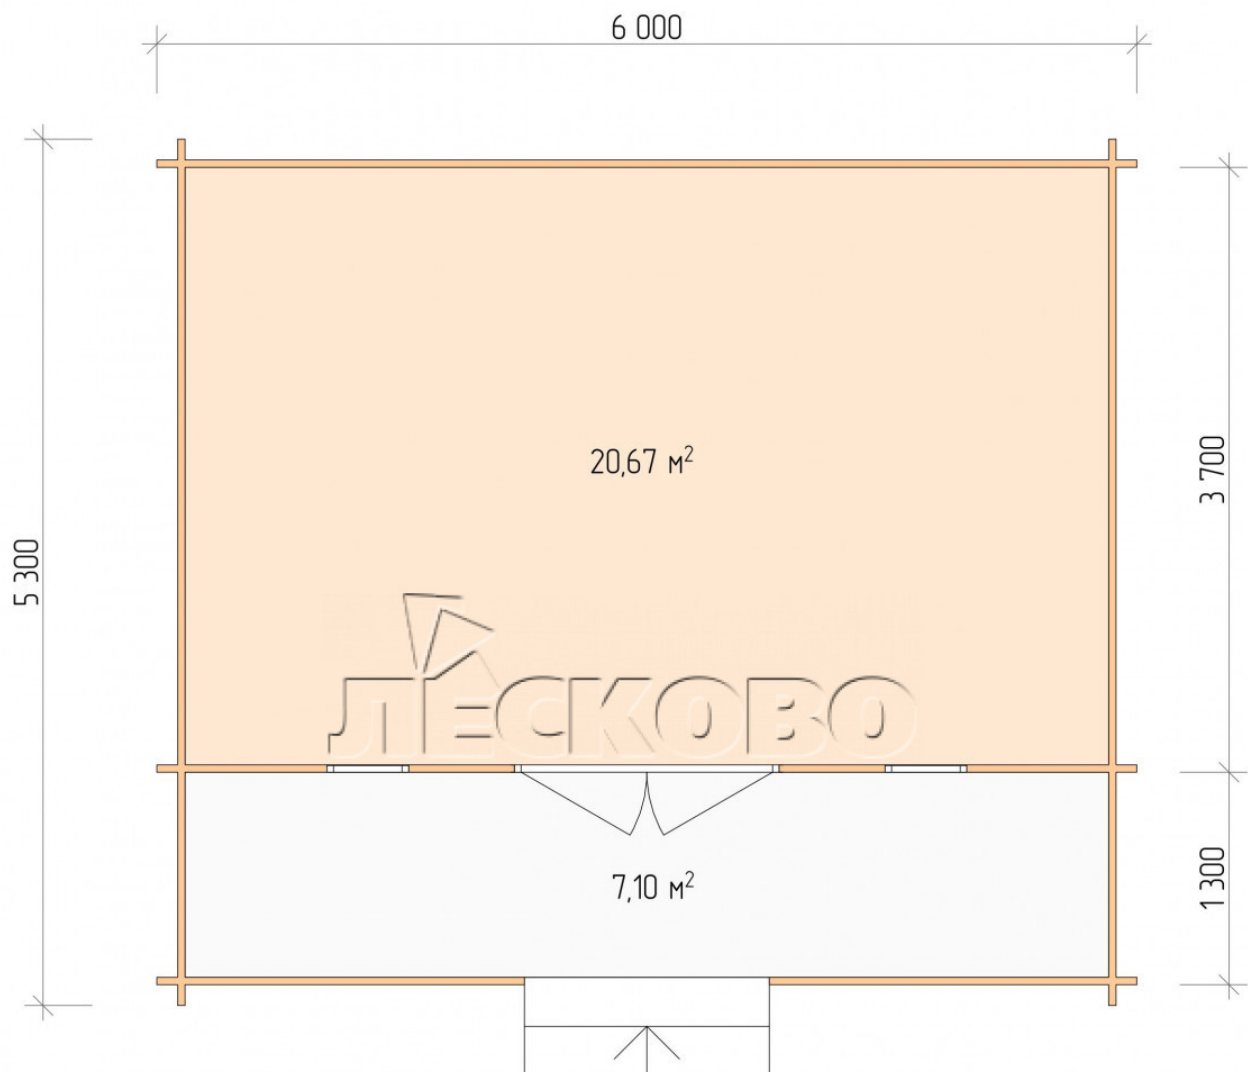

## Log Cabin "DSK" series 6×4

Project Dimensions

6 × 4 / 28.5 m<sup>2</sup>

Full house set

**4,197 €**

# Разрез

0.42×1.885 м.2 шт.

- Wooden doors;

1.62×1.885 м.1 шт.

7. Platbands: dry planed board 20 × 100 mm;

8. Roof: shingles.

9. Skirting board 35 mm.

+7 (927) 738-08-11

г. Самара, ул. Дачная, д. 28, оф. 7