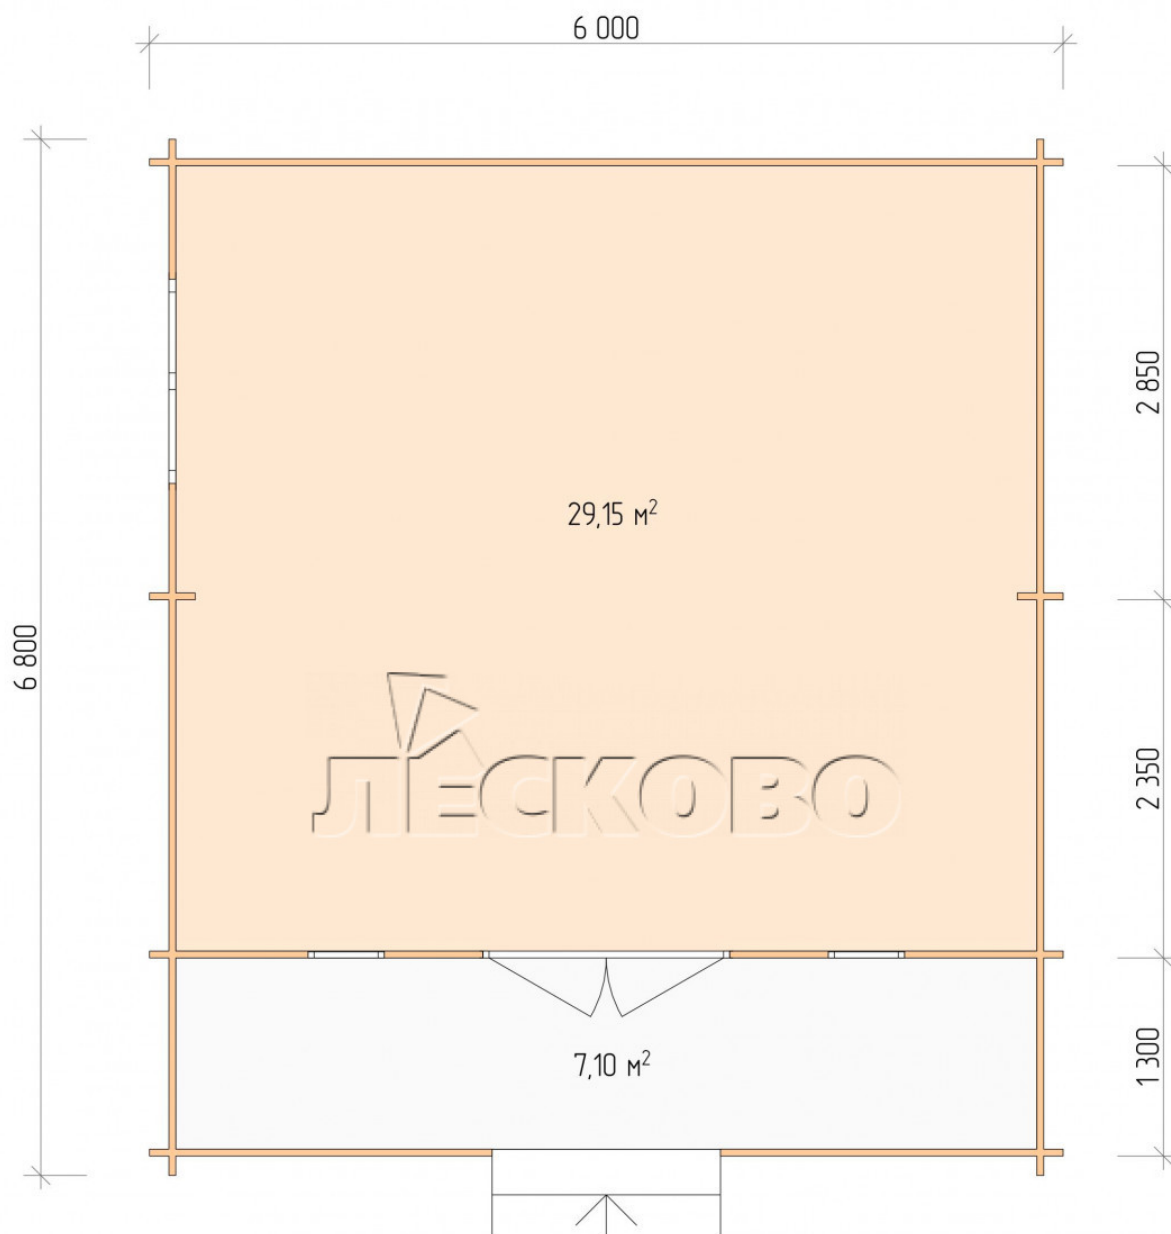

Log Cabin "DSK" series 6×5.5

Project Dimensions

6 × 5.5 / 37.1 m²

Full house set

5,218 €

Timber

45 mm

65 mm
+ 1,077 €

Project planning

6 000

5 500

Разрез

House Kit

- Wall kit: 44 × 145mm mini-chamber drying chamber with bowls for the project. The material of the tree is spruce, pine (GOST 8486). Humidity 12-14%. The height of the walls is 2.16 m;
- Logs, lower harness: board 45 × 145 mm chamber drying 10-12%;
- Floors: floorboard 35 mm, Chamber drying;
- Ceiling: imitation of a bar 20 × 135 mm, Chamber drying;
- Wooden windows, glass 4 mm, Single. Treatment with a colorless antiseptic. Hardware;

0.42×1.885 м.2 шт.

1.34×0.91 м.1 шт.

- Wooden doors;

1.62×1.885 м.1 шт.

7. Platbands: dry planed board 20 × 100 mm;

8. Roof: shingles.

9. Skirting board 35 mm.

+7 (927) 738-08-11