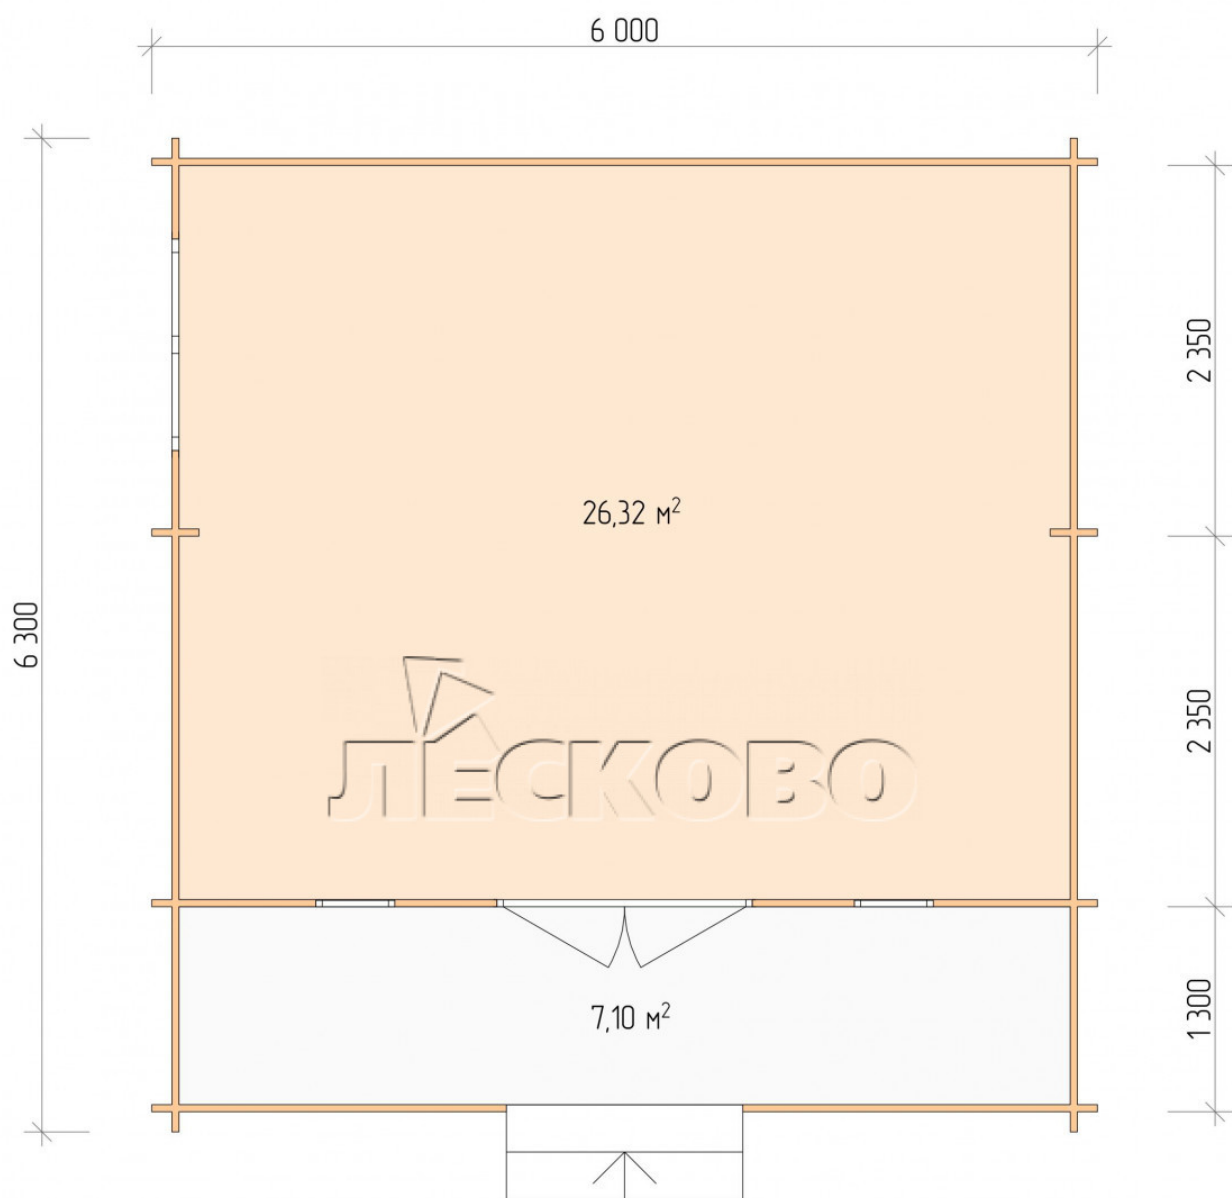

Log Cabin "DSK" series 6×5

Project Dimensions

6 × 5 / 34.2 m²

Full house set

4,978 €

Timber

45 MM

65 MM
+ 1,002 €

Project planning

6 000

5 000

Разрез

House Kit

- Wall kit: 44 × 145mm mini-chamber drying chamber with bowls for the project. The material of the tree is spruce, pine (GOST 8486). Humidity 12-14%. The height of the walls is 2.16 m;
- Logs, lower harness: board 45 × 145 mm chamber drying 10-12%;
- Floors: floorboard 35 mm, Chamber drying;
- Ceiling: imitation of a bar 20 × 135 mm, Chamber drying;
- Wooden windows, glass 4 mm, Single. Treatment with a colorless antiseptic. Hardware;

0.42×1.885 м.2 шт.

1.34×0.91 м.1 шт.

- Wooden doors;

1.62×1.885 м.1 шт.

7. Platbands: dry planed board 20 × 100 mm;

8. Roof: shingles.

9. Skirting board 35 mm.

+7 (927) 738-08-11