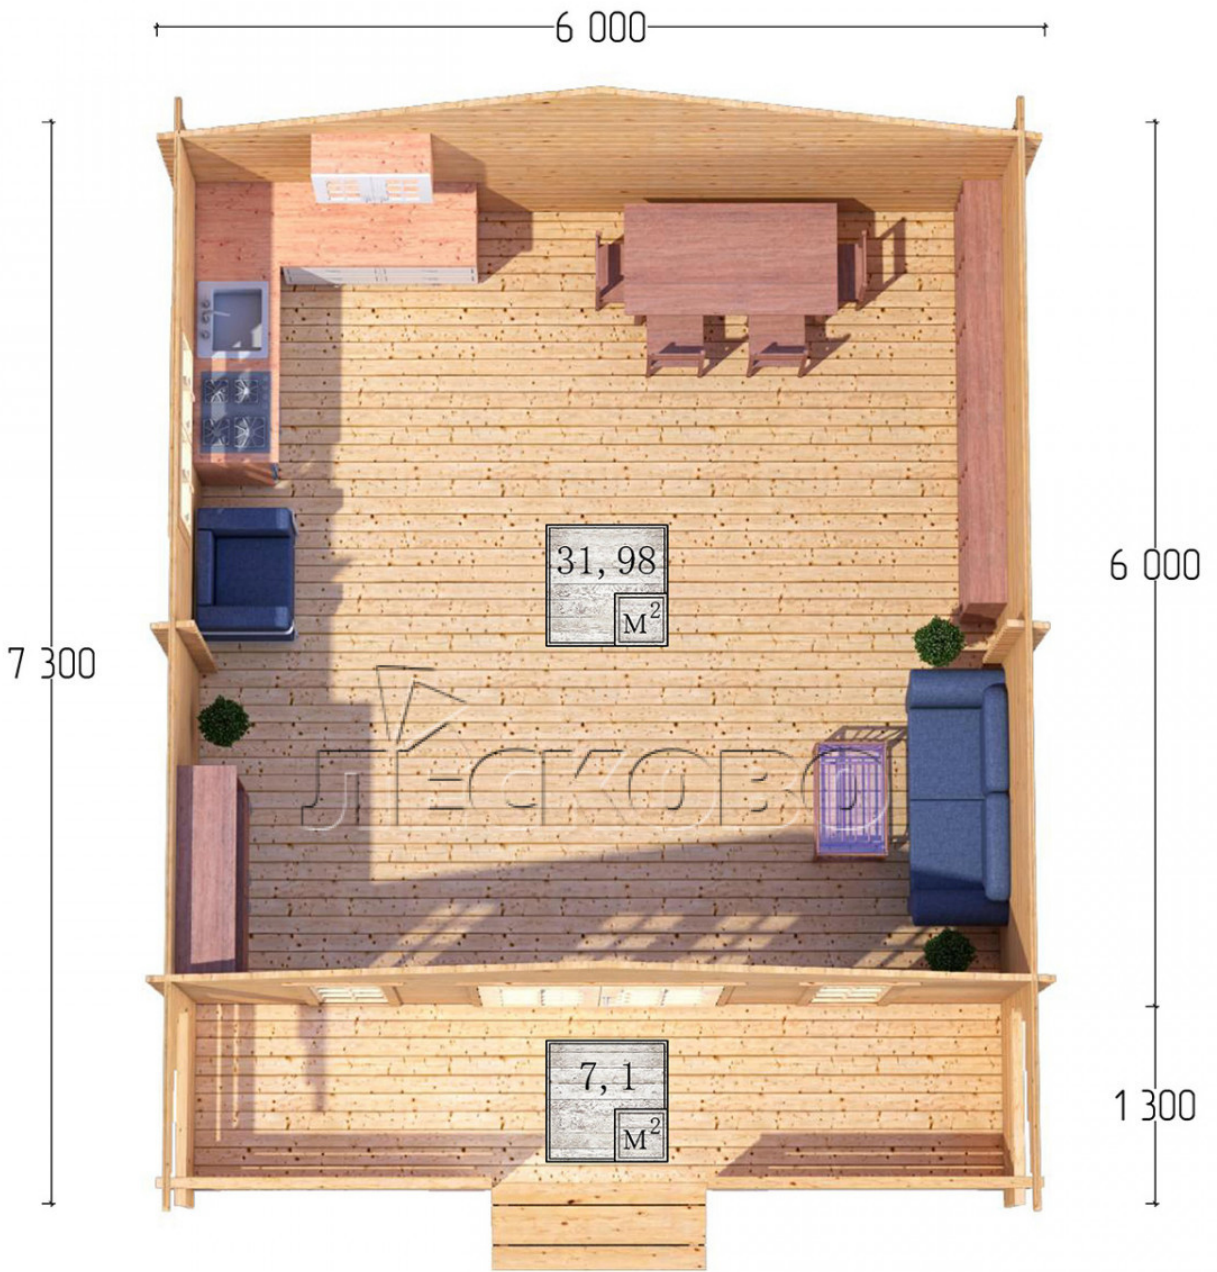

Log Cabin "DSK" series 6×6

Project Dimensions

6 × 6 / 40 m²

Full house set

5,765 €

Timber

45 MM

65 MM
+ 1,234 €

Project planning

Разрез

House Kit

- Wall kit: 44 × 145mm mini-chamber drying chamber with bowls for the project. The material of the tree is spruce, pine (GOST 8486). Humidity 12-14%. The height of the walls is 2.16 m;
- Logs, lower harness: board 45 × 145 mm chamber drying 10-12%;
- Floors: floorboard 35 mm, Chamber drying;
- Ceiling: imitation of a bar 20 × 135 mm, Chamber drying;
- Wooden windows, glass 4 mm, Single. Treatment with a colorless antiseptic. Hardware;

0.42×1.885 м.2 шт.

1.34×0.91 м.1 шт.

- Wooden doors;

1.62×1.885 м.1 шт.

7. Platbands: dry planed board 20 × 100 mm;

8. Roof: shingles.

9. Skirting board 35 mm.

+7 (927) 738-08-11