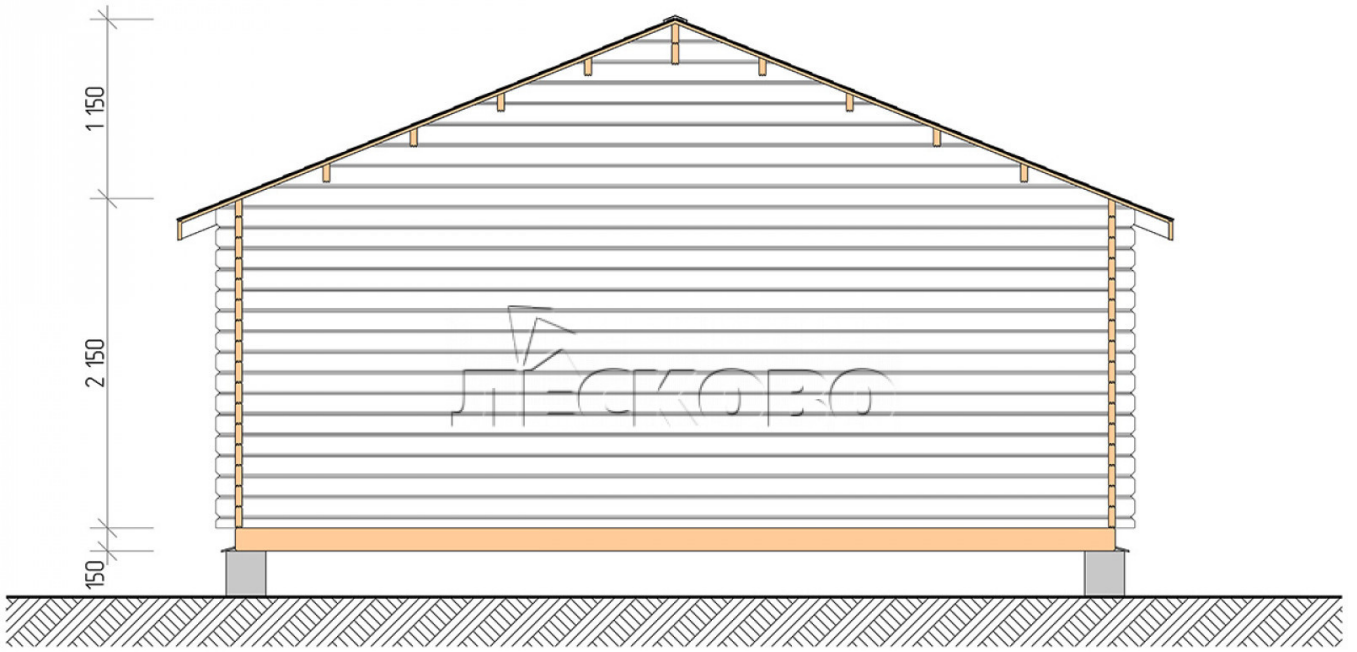

Log Cabin "DSK" series 6×6

Project Dimensions

6 × 6 / 40 m²

Full house set

5,765 €

Timber

45 MM

65 MM
+ 1,234 €

Project planning

Разрез

House Kit

- Wall kit: 44 × 145mm mini-chamber drying chamber with bowls for the project. The material of the tree is spruce, pine (GOST 8486). Humidity 12-14%. The height of the walls is 2.16 m;
- Logs, lower harness: board 45 × 145 mm chamber drying 10-12%;
- Floors: floorboard 35 mm, Chamber drying;
- Ceiling: imitation of a bar 20 × 135 mm, Chamber drying;
- Wooden windows, glass 4 mm, Single. Treatment with a colorless antiseptic. Hardware;

0.42×1.885 м.2 шт.

1.34×0.91 м.1 шт.

- Wooden doors;

1.62×1.885 м.1 шт.

7. Platbands: dry planed board 20 × 100 mm;

8. Roof: shingles.

9. Skirting board 35 mm.

+7 (927) 738-08-11