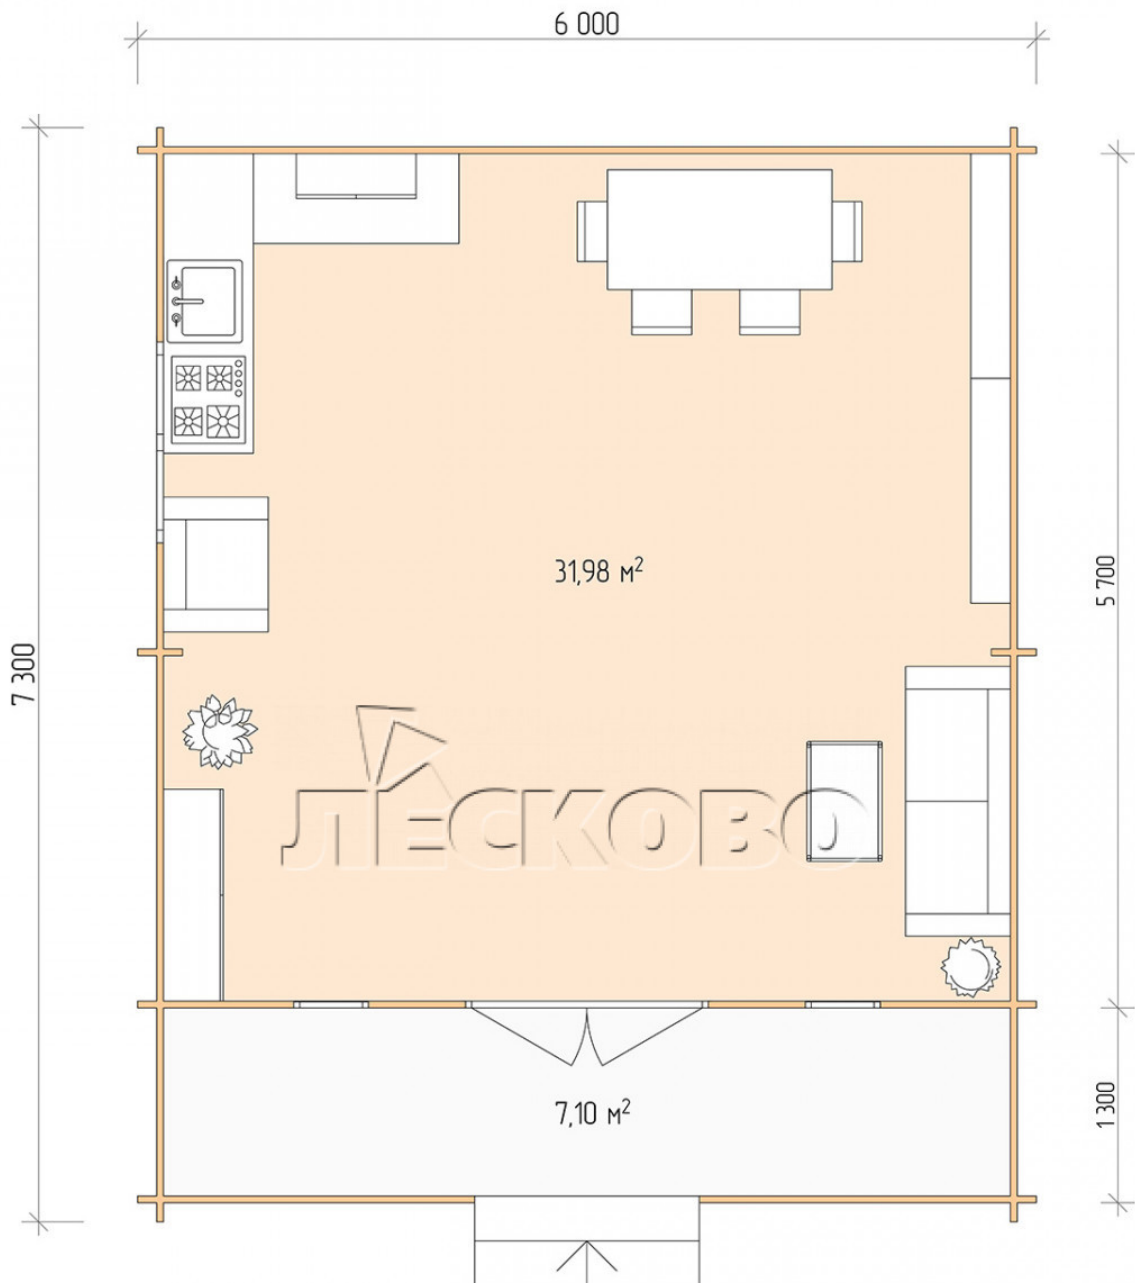

Log Cabin "DSK" series 6×6

Project Dimensions

6 × 6 / 40 m²

Full house set

5,765 €

Timber

45 MM

65 MM
+ 1,234 €

Project planning

Разрез

House Kit

- Wall kit: 44 × 145mm mini-chamber drying chamber with bowls for the project. The material of the tree is spruce, pine (GOST 8486). Humidity 12-14%. The height of the walls is 2.16 m;
- Logs, lower harness: board 45 × 145 mm chamber drying 10-12%;
- Floors: floorboard 35 mm, Chamber drying;
- Ceiling: imitation of a bar 20 × 135 mm, Chamber drying;
- Wooden windows, glass 4 mm, Single. Treatment with a colorless antiseptic. Hardware;

0.42×1.885 м.2 шт.

1.34×0.91 м.1 шт.

- Wooden doors;

1.62×1.885 м.1 шт.

7. Platbands: dry planed board 20 × 100 mm;

8. Roof: shingles.

9. Skirting board 35 mm.

+7 (927) 738-08-11