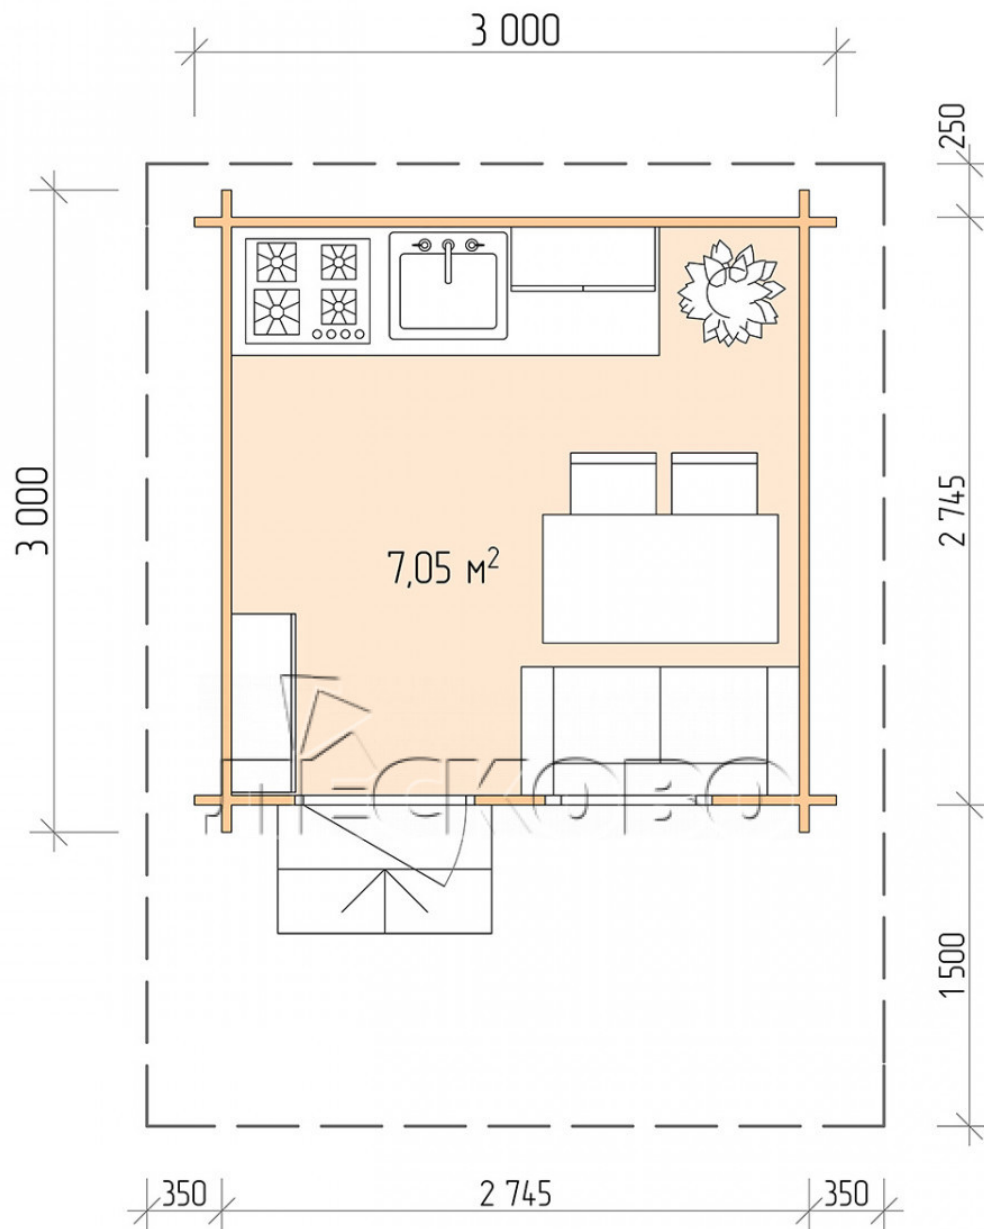

Log Cabin "DSN" series 3×3

Project Dimensions

3 × 3 / 7.3 m²

Full house set

1,847 €

Timber

45 MM

65 MM
+ 434 €

Project planning

3 000

3 000

Разрез

House Kit

- Wall kit: 44 × 145mm mini-chamber drying chamber with bowls for the project. The material of the tree is spruce, pine (GOST 8486). Humidity 12-14%. The height of the walls is 2.16 m;
- Logs, lower harness: board 45 × 145 mm chamber drying 10-12%;
- Floors: floorboard 35 mm, Chamber drying;
- Ceiling: imitation of a bar 20 × 135 mm, Chamber drying;
- Wooden windows, glass 4 mm, Single. Treatment with a colorless antiseptic. Hardware;

0.87×0.78 м.1 шт.

- Wooden doors;

0.84×1.885 м.

glass.1 шт.

7. Platbands: dry planed board 20 × 100 mm;

8. Roof: shingles.

9. Skirting board 35 mm.

+7 (927) 738-08-11