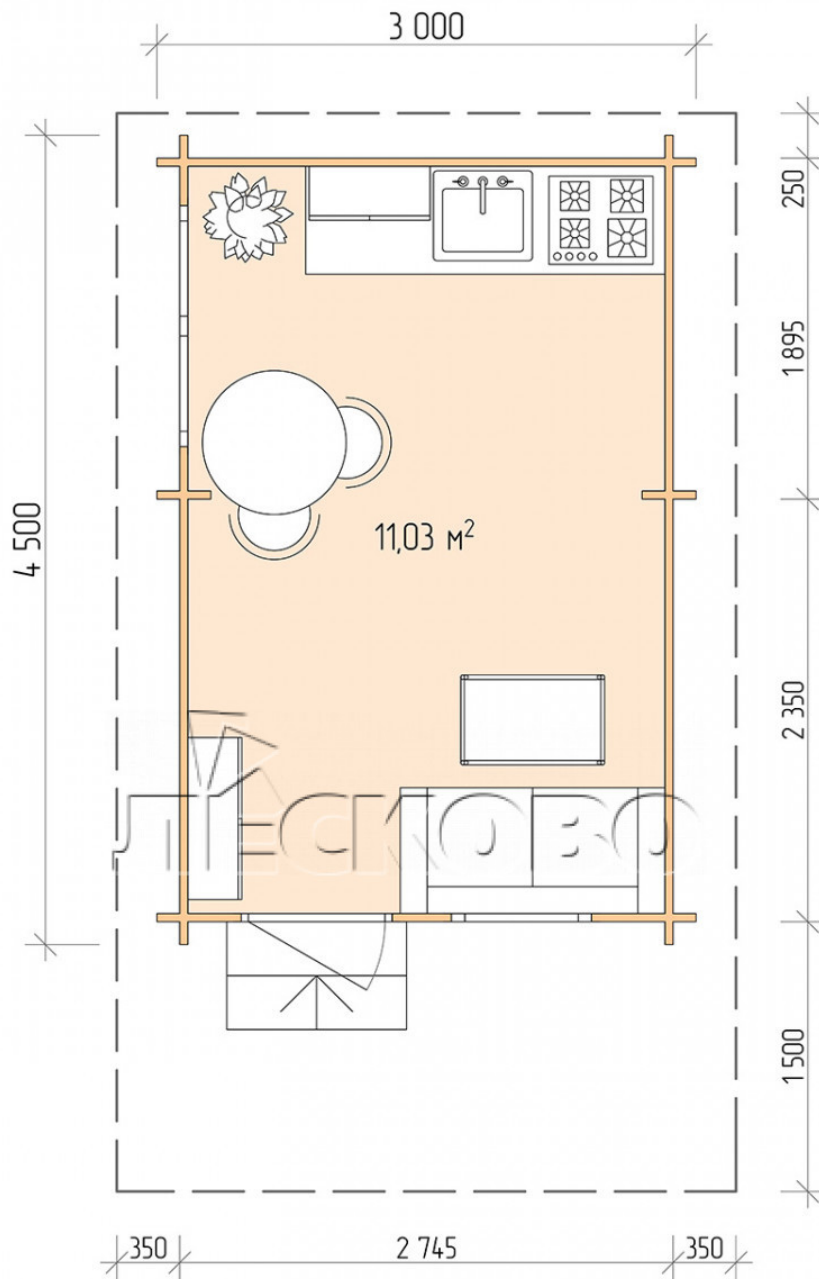

Log Cabin "DSN" series 3×4.5

Project Dimensions

3 × 4.5 / 11.4 m²

Full house set

2,365 €

Timber

45 MM

65 MM
+ 531 €

Project planning

3 000

4 500

Разрез

House Kit

- Wall kit: 44 × 145mm mini-chamber drying chamber with bowls for the project. The material of the tree is spruce, pine (GOST 8486). Humidity 12-14%. The height of the walls is 2.16 m;
- Logs, lower harness: board 45 × 145 mm chamber drying 10-12%;
- Floors: floorboard 35 mm, Chamber drying;
- Ceiling: imitation of a bar 20 × 135 mm, Chamber drying;
- Wooden windows, glass 4 mm, Single. Treatment with a colorless antiseptic. Hardware;

0.87×0.78 м.1 шт.

1.34×0.91 м.1 шт.

- Wooden doors;

0.84×1.885 м.

glass.1 шт.

7. Platbands: dry planed board 20 × 100 mm;

8. Roof: shingles.

9. Skirting board 35 mm.