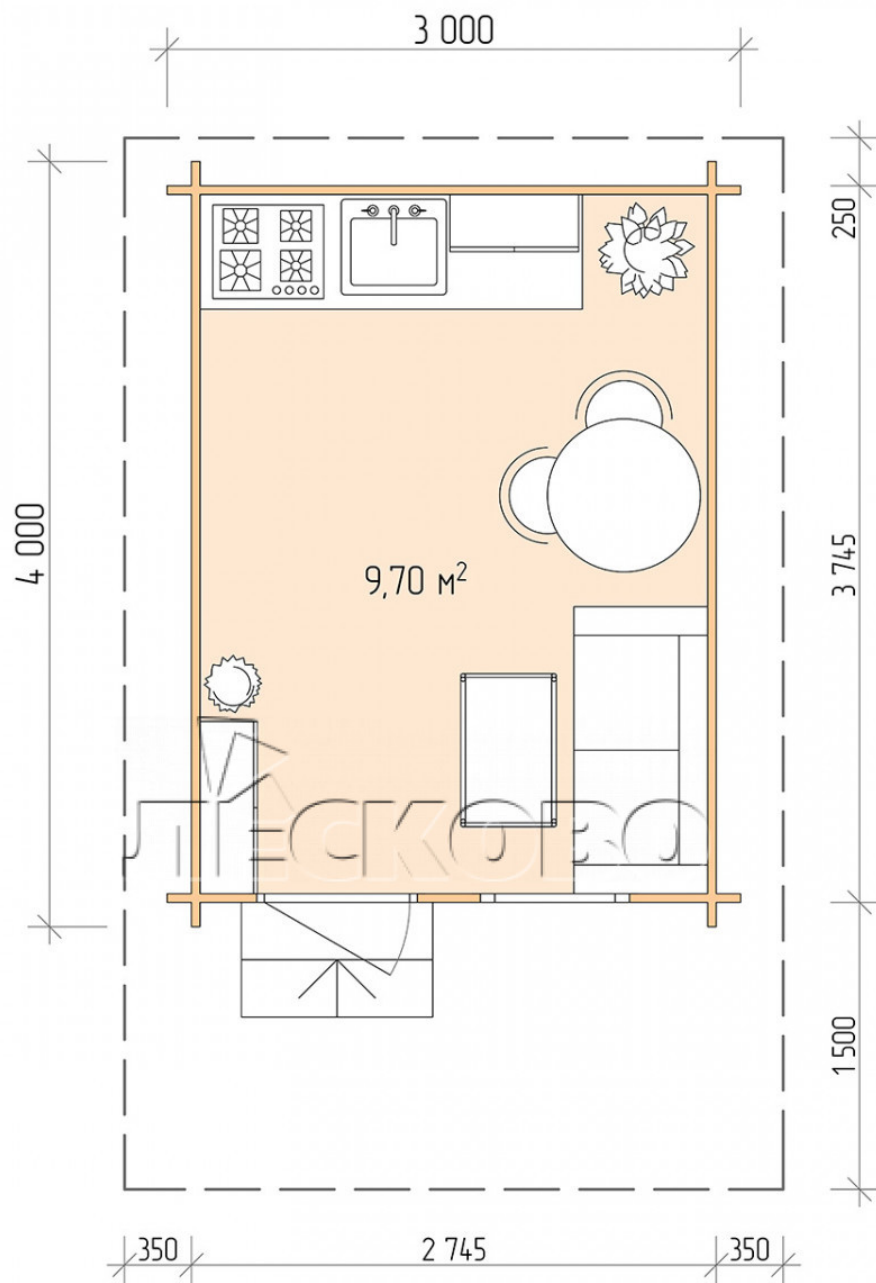

## Log Cabin "DSN" series 3×4

Project Dimensions

3 × 4 / 10 m<sup>2</sup>

Full house set

**2,059 €**

# Разрез

## House Kit

- Wall kit: 44 × 145mm mini-chamber drying chamber with bowls for the project. The material of the tree is spruce, pine (GOST 8486). Humidity 12-14%. The height of the walls is 2.16 m;
- Logs, lower harness: board 45 × 145 mm chamber drying 10-12%;
- Floors: floorboard 35 mm, Chamber drying;
- Ceiling: imitation of a bar 20 × 135 mm, Chamber drying;
- Wooden windows, glass 4 mm, Single. Treatment with a colorless antiseptic. Hardware;