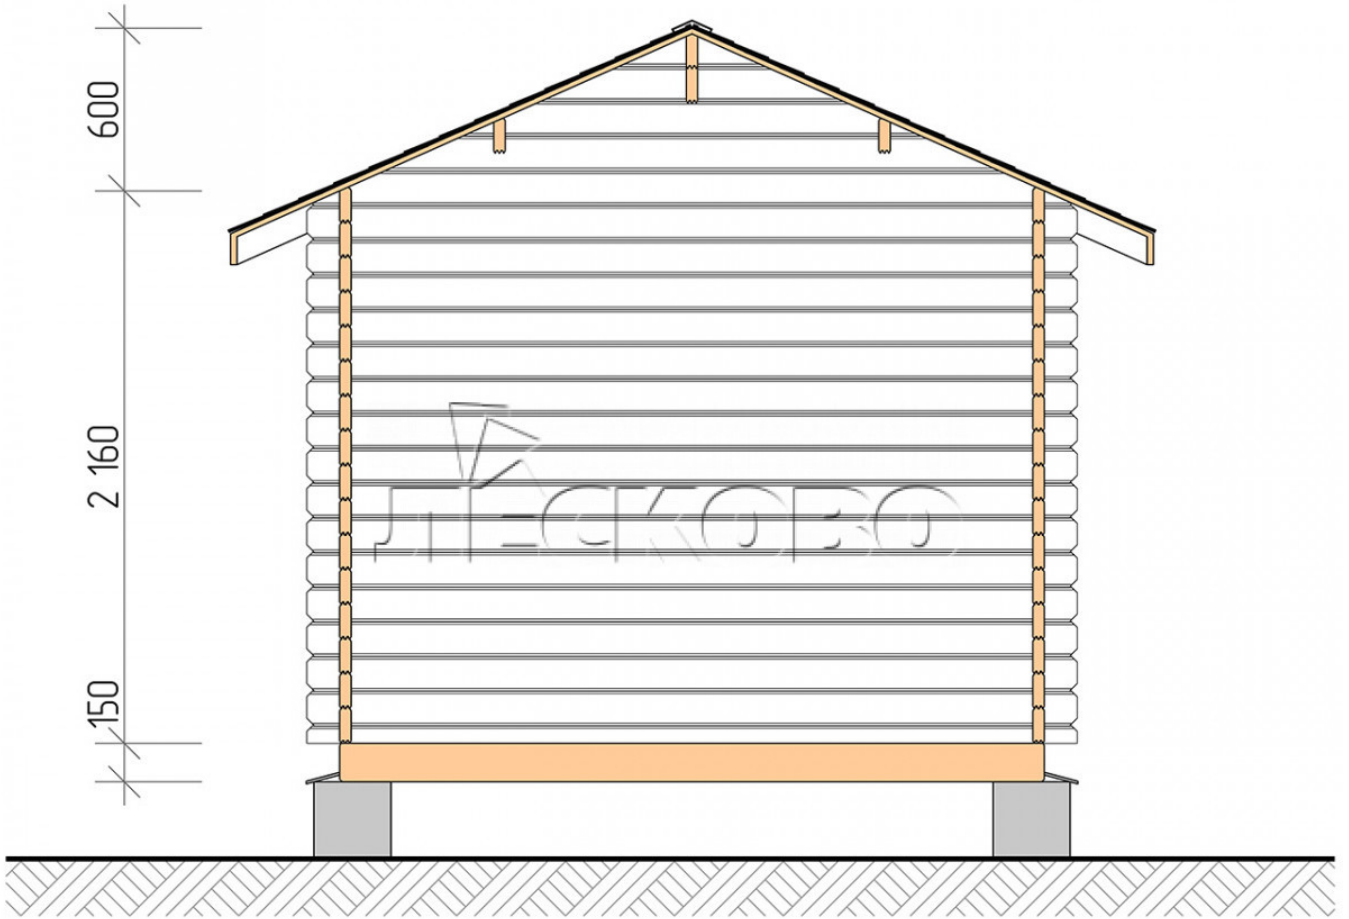

## Log Cabin "DSN" series 3×4

Project Dimensions

3 × 4 / 10 m<sup>2</sup>

Full house set

**2,059 €**

# Разрез