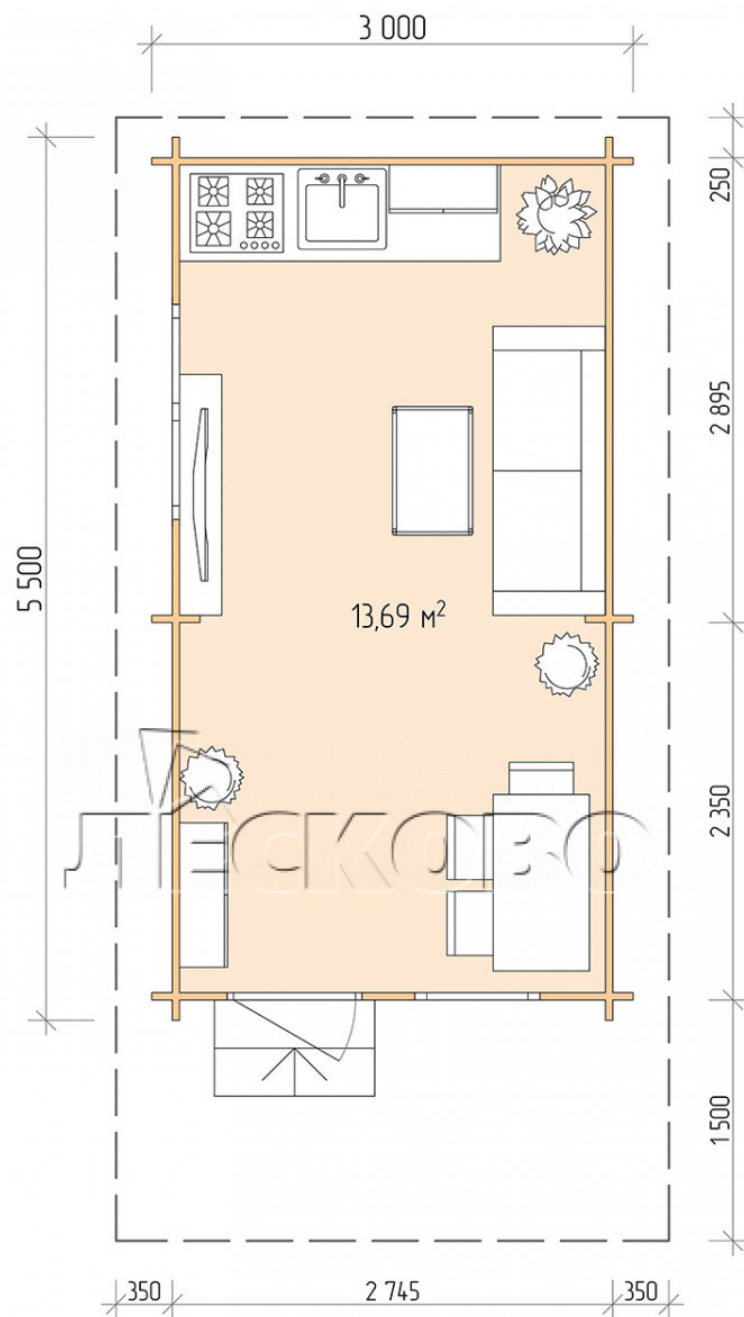

Log Cabin "DSN" series 3×5.5

Project Dimensions

3 × 5.5 / 14.1 m²

Full house set

2,832 €

Timber

45 MM

65 MM
+ 634 €

Project planning

Разрез

House Kit

- Wall kit: 44 × 145mm mini-chamber drying chamber with bowls for the project. The material of the tree is spruce, pine (GOST 8486). Humidity 12-14%. The height of the walls is 2.16 m;
- Logs, lower harness: board 45 × 145 mm chamber drying 10-12%;
- Floors: floorboard 35 mm, Chamber drying;
- Ceiling: imitation of a bar 20 × 135 mm, Chamber drying;
- Wooden windows, glass 4 mm, Single. Treatment with a colorless antiseptic. Hardware;

0.87×0.78 м.1 шт.

1.34×0.91 м.1 шт.

- Wooden doors;

0.84×1.885 м.

glass.1 шт.

7. Platbands: dry planed board 20 × 100 mm;

8. Roof: shingles.

9. Skirting board 35 mm.