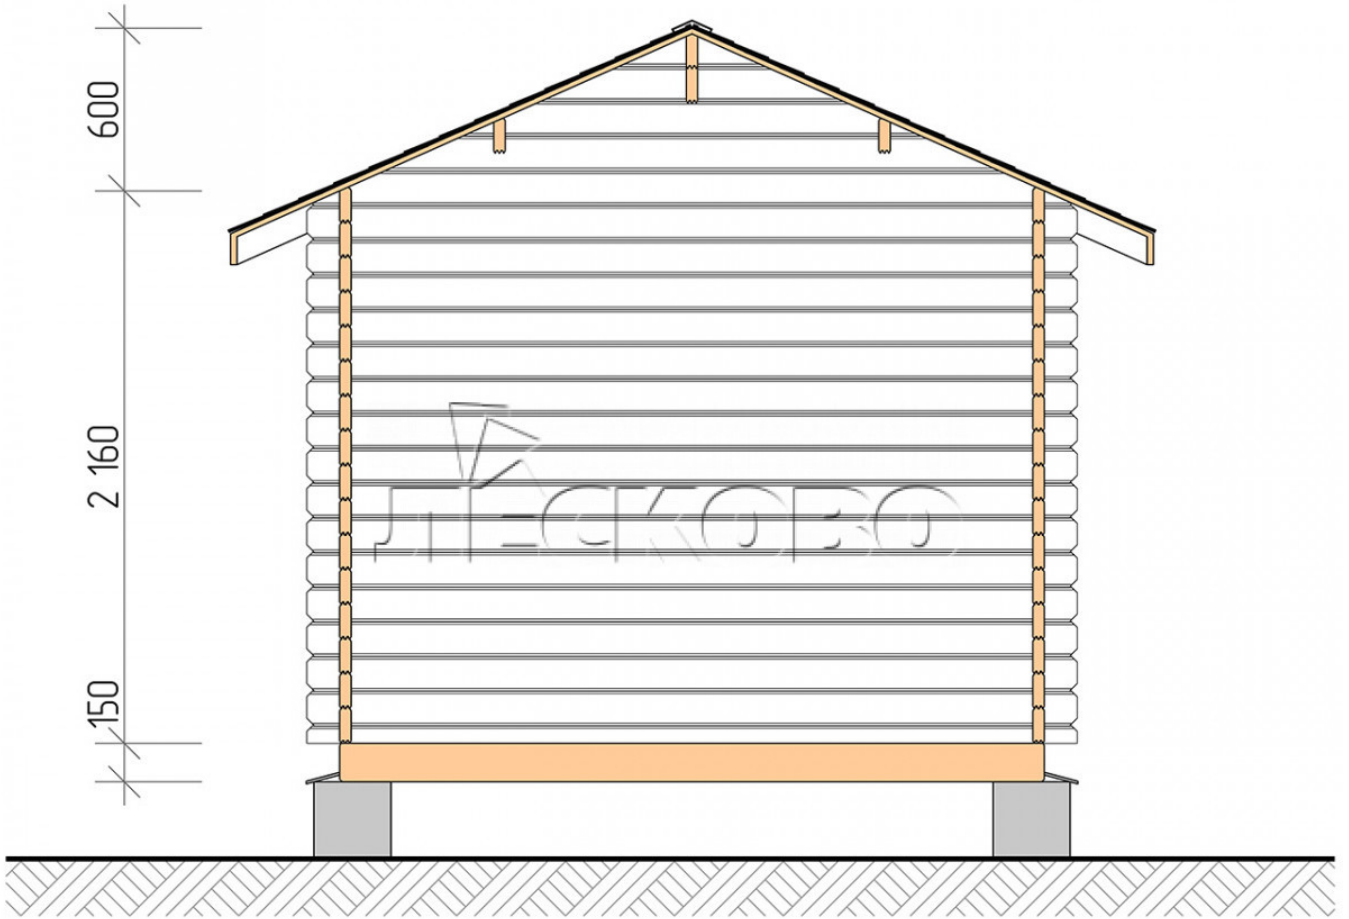

Log Cabin "DSN" series 3×5.5

Project Dimensions

3 × 5.5 / 14.1 m²

Full house set

2,832 €

Timber

45 MM

65 MM
+ 634 €

Project planning

Разрез

House Kit

- Wall kit: 44 × 145mm mini-chamber drying chamber with bowls for the project. The material of the tree is spruce, pine (GOST 8486). Humidity 12-14%. The height of the walls is 2.16 m;
- Logs, lower harness: board 45 × 145 mm chamber drying 10-12%;
- Floors: floorboard 35 mm, Chamber drying;
- Ceiling: imitation of a bar 20 × 135 mm, Chamber drying;
- Wooden windows, glass 4 mm, Single. Treatment with a colorless antiseptic. Hardware;

0.87×0.78 м.1 шт.

1.34×0.91 м.1 шт.

- Wooden doors;

0.84×1.885 м.

glass.1 шт.

7. Platbands: dry planed board 20 × 100 mm;

8. Roof: shingles.

9. Skirting board 35 mm.