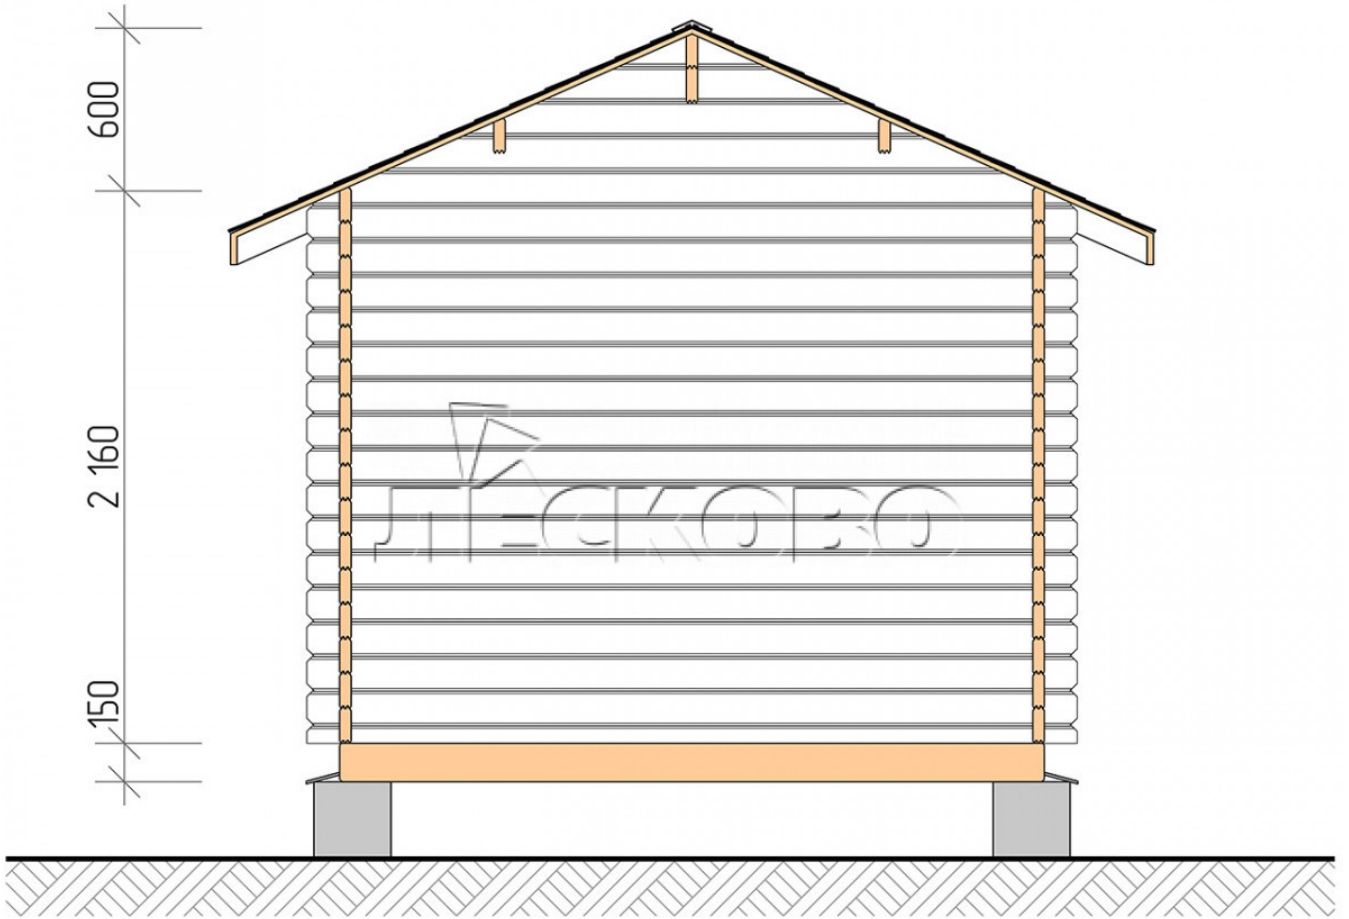

Log Cabin "DSN" series 3×5

Project Dimensions

3 × 5 / 12.7 m²

Full house set

2,675 €

Timber

45 MM

65 MM
+ 599 €

Project planning

3 000

12,36
M²

5 000

Разрез

House Kit

- Wall kit: 44 × 145mm mini-chamber drying chamber with bowls for the project. The material of the tree is spruce, pine (GOST 8486). Humidity 12-14%. The height of the walls is 2.16 m;
- Logs, lower harness: board 45 × 145 mm chamber drying 10-12%;
- Floors: floorboard 35 mm, Chamber drying;
- Ceiling: imitation of a bar 20 × 135 mm, Chamber drying;
- Wooden windows, glass 4 mm, Single. Treatment with a colorless antiseptic. Hardware;

0.87×0.78 м.1 шт.

1.34×0.91 м.1 шт.

- Wooden doors;

0.84×1.885 м.

glass.1 шт.

7. Platbands: dry planed board 20 × 100 mm;

8. Roof: shingles.

9. Skirting board 35 mm.