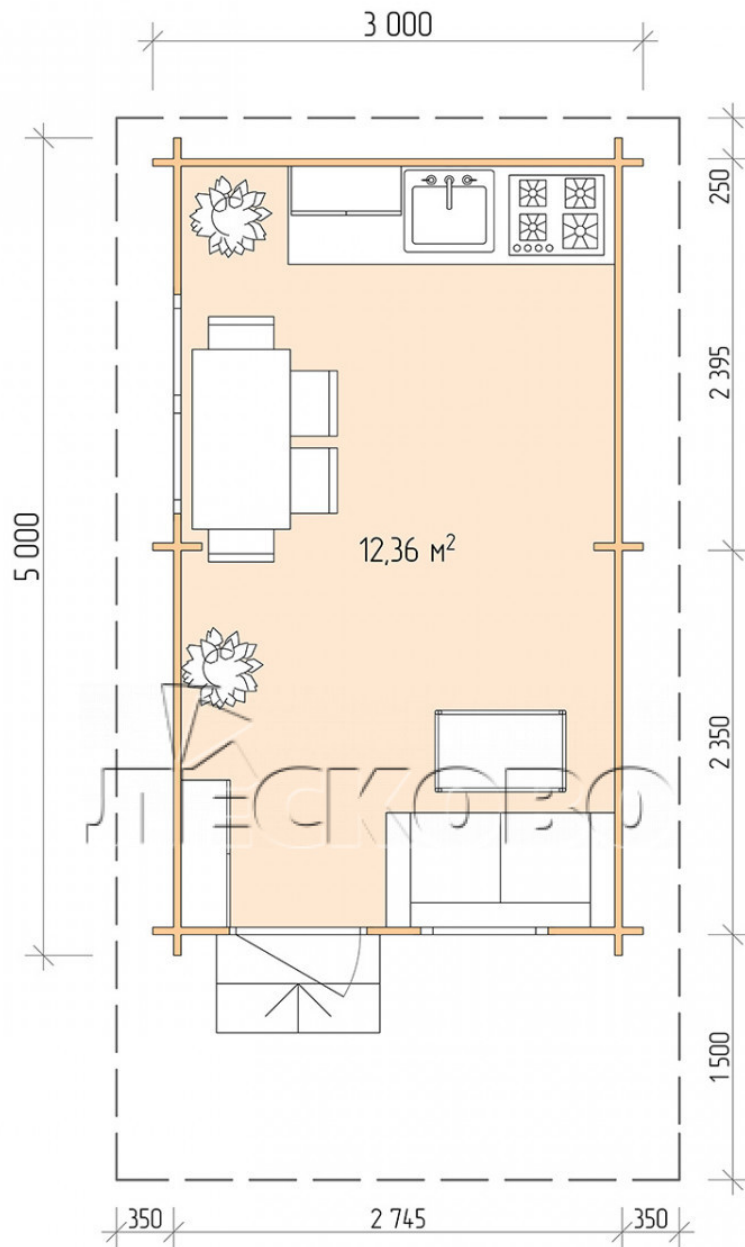

Log Cabin "DSN" series 3×5

Project Dimensions

3 × 5 / 12.7 m²

Full house set

2,675 €

Timber

45 MM

65 MM
+ 599 €

Project planning

3 000

12,36
M²

5 000

Разрез

House Kit

- Wall kit: 44 × 145mm mini-chamber drying chamber with bowls for the project. The material of the tree is spruce, pine (GOST 8486). Humidity 12-14%. The height of the walls is 2.16 m;
- Logs, lower harness: board 45 × 145 mm chamber drying 10-12%;
- Floors: floorboard 35 mm, Chamber drying;
- Ceiling: imitation of a bar 20 × 135 mm, Chamber drying;
- Wooden windows, glass 4 mm, Single. Treatment with a colorless antiseptic. Hardware;

0.87×0.78 м.1 шт.

1.34×0.91 м.1 шт.

- Wooden doors;

0.84×1.885 м.

glass.1 шт.

7. Platbands: dry planed board 20 × 100 mm;

8. Roof: shingles.

9. Skirting board 35 mm.