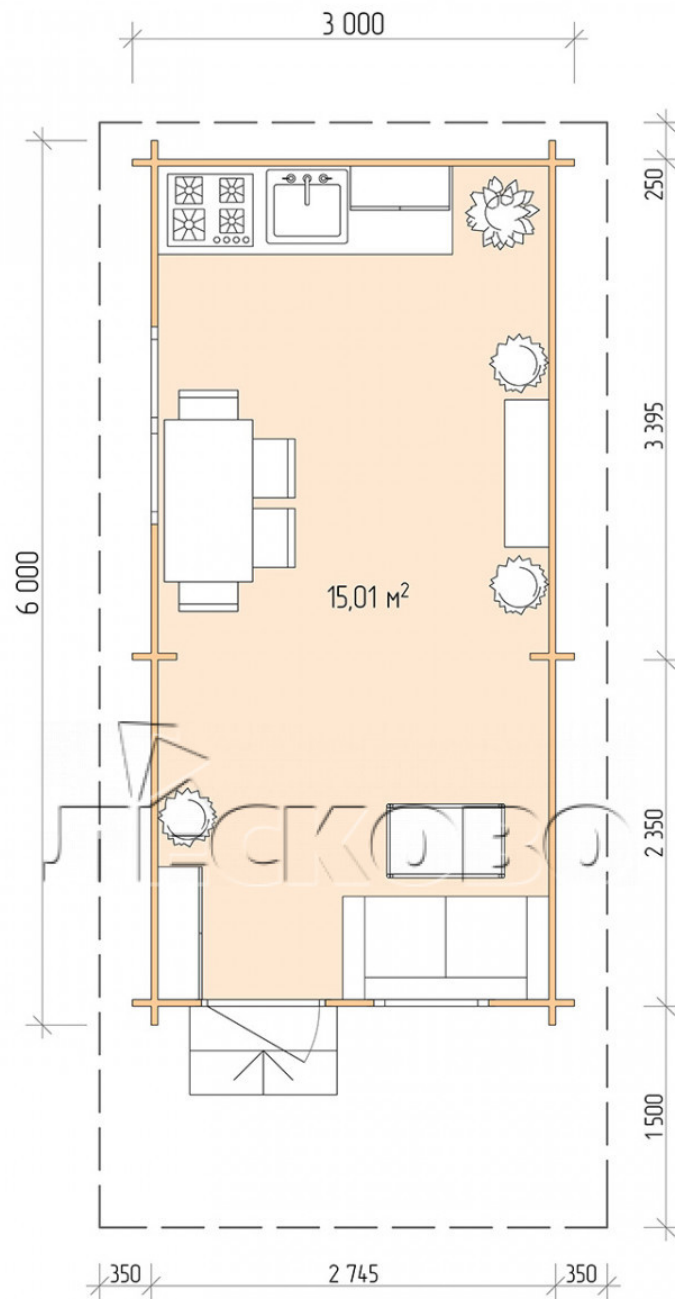

Log Cabin "DSN" serie 3×6

Project Dimensions

3 × 6 / 15.4 m²

Full house set

2,964 €

Timber

45 MM

65 MM
+ 662 €

Project planning

3 000

6 000

Разрез

House Kit

- Wall kit: 44 × 145mm mini-chamber drying chamber with bowls for the project. The material of the tree is spruce, pine (GOST 8486). Humidity 12-14%. The height of the walls is 2.16 m;
- Logs, lower harness: board 45 × 145 mm chamber drying 10-12%;
- Floors: floorboard 35 mm, Chamber drying;
- Ceiling: imitation of a bar 20 × 135 mm, Chamber drying;
- Wooden windows, glass 4 mm, Single. Treatment with a colorless antiseptic. Hardware;

0.87×0.78 м.1 шт.

1.34×0.91 м.1 шт.

- Wooden doors;

0.84×1.885 м.

glass.1 шт.

7. Platbands: dry planed board 20 × 100 mm;

8. Roof: shingles.

9. Skirting board 35 mm.