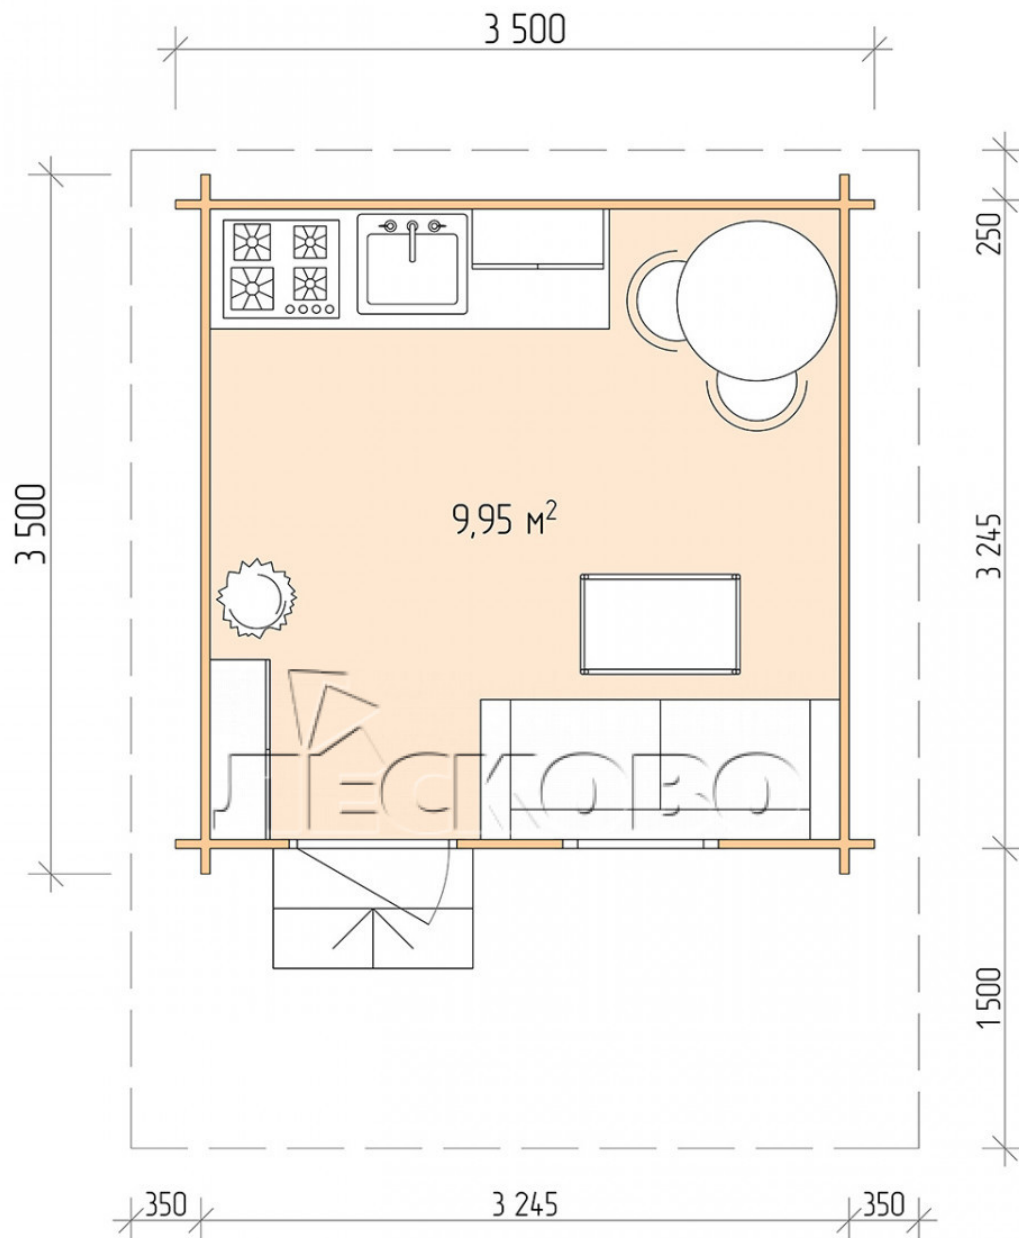

Log Cabin "DSN" series 3.5×3.5

Project Dimensions

3.5 × 3.5 / 10.3 m²

Full house set

2,062 €

Timber

45 MM

65 MM
+ 474 €

Project planning

3 500

3 500

Разрез

House Kit

- Wall kit: 44 × 145mm mini-chamber drying chamber with bowls for the project. The material of the tree is spruce, pine (GOST 8486). Humidity 12-14%. The height of the walls is 2.16 m;
- Logs, lower harness: board 45 × 145 mm chamber drying 10-12%;
- Floors: floorboard 35 mm, Chamber drying;
- Ceiling: imitation of a bar 20 × 135 mm, Chamber drying;
- Wooden windows, glass 4 mm, Single. Treatment with a colorless antiseptic. Hardware;

0.87×0.78 м.1 шт.

- Wooden doors;

0.84×1.885 м.

glass.1 шт.

7. Platbands: dry planed board 20 × 100 mm;

8. Roof: shingles.

9. Skirting board 35 mm.

+7 (927) 738-08-11