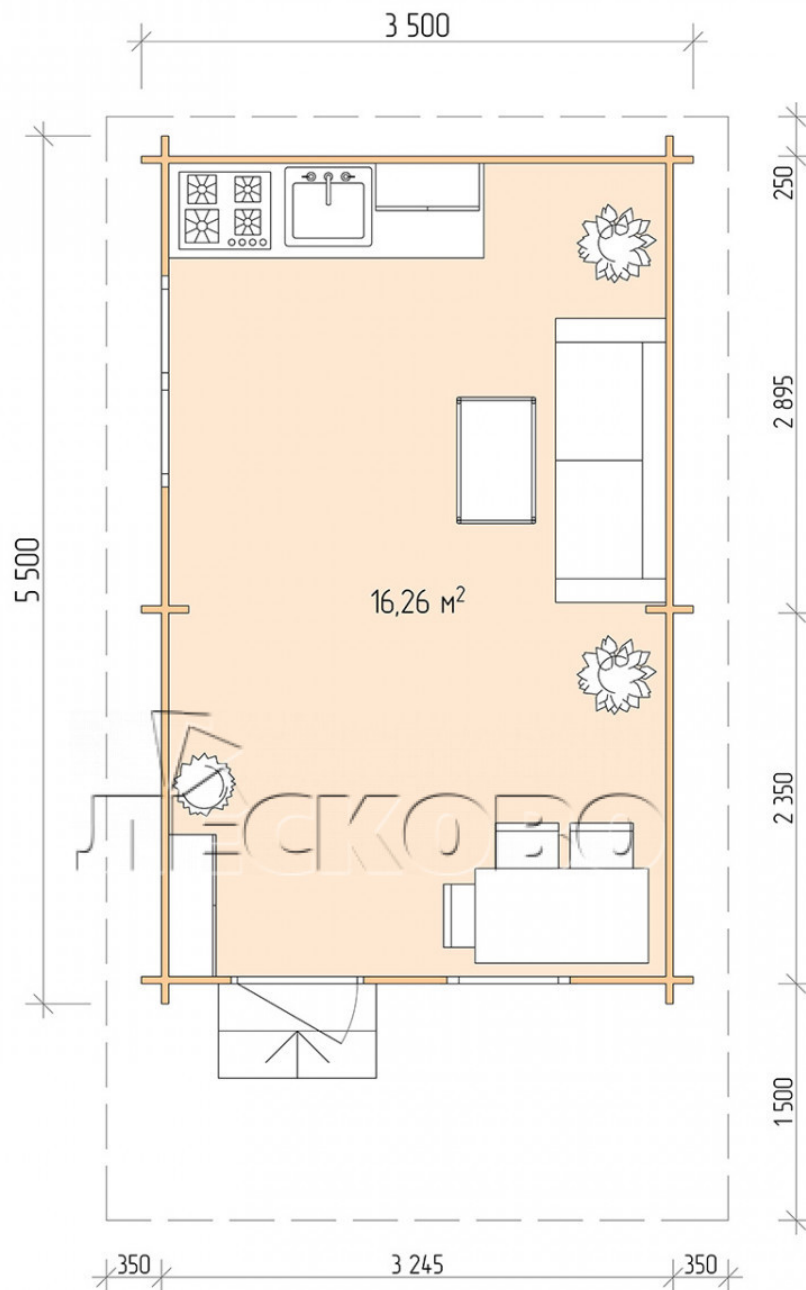

Log Cabin "DSN" series 3.5×5.5

Project Dimensions

3.5 × 5.5 / 16.7 m²

Full house set

3,093 €

Timber

45 MM

65 MM
+ 672 €

Project planning

Разрез

House Kit

- Wall kit: 44 × 145mm mini-chamber drying chamber with bowls for the project. The material of the tree is spruce, pine (GOST 8486). Humidity 12-14%. The height of the walls is 2.16 m;
- Logs, lower harness: board 45 × 145 mm chamber drying 10-12%;
- Floors: floorboard 35 mm, Chamber drying;
- Ceiling: imitation of a bar 20 × 135 mm, Chamber drying;
- Wooden windows, glass 4 mm, Single. Treatment with a colorless antiseptic. Hardware;

0.87×0.78 м.1 шт.

1.34×0.91 м.1 шт.

- Wooden doors;

0.84×1.885 м.

glass.1 шт.

7. Platbands: dry planed board 20 × 100 mm;

8. Roof: shingles.

9. Skirting board 35 mm.