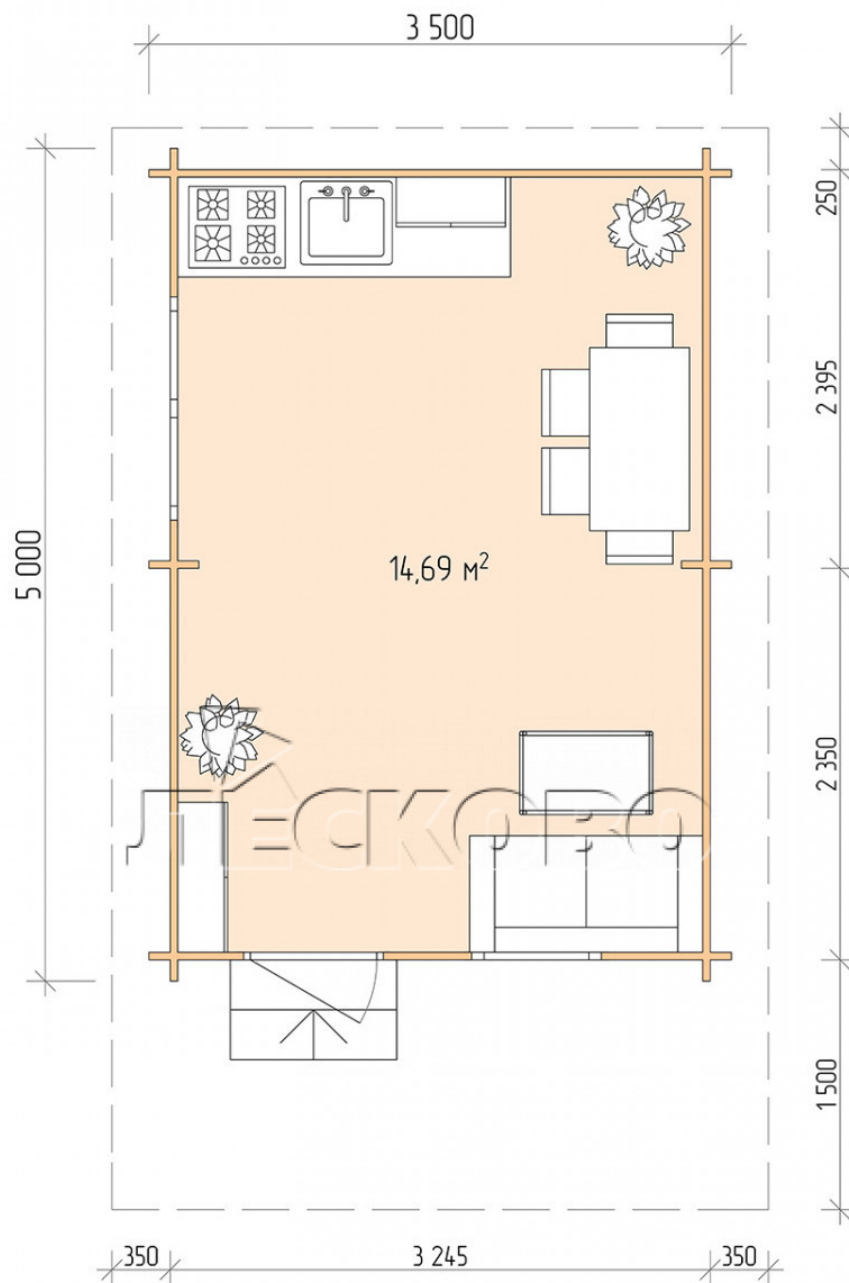

Log Cabin "DSN" series 3.5×5

Project Dimensions

3.5 × 5 / 15.1 m²

Full house set

2,853 €

Timber

45 MM

65 MM
+ 634 €

Project planning

Разрез

House Kit

- Wall kit: 44 × 145mm mini-chamber drying chamber with bowls for the project. The material of the tree is spruce, pine (GOST 8486). Humidity 12-14%. The height of the walls is 2.16 m;
- Logs, lower harness: board 45 × 145 mm chamber drying 10-12%;
- Floors: floorboard 35 mm, Chamber drying;
- Ceiling: imitation of a bar 20 × 135 mm, Chamber drying;
- Wooden windows, glass 4 mm, Single. Treatment with a colorless antiseptic. Hardware;

0.87×0.78 м.1 шт.

1.34×0.91 м.1 шт.

- Wooden doors;

0.84×1.885 м.

glass.1 шт.

7. Platbands: dry planed board 20 × 100 mm;

8. Roof: shingles.

9. Skirting board 35 mm.