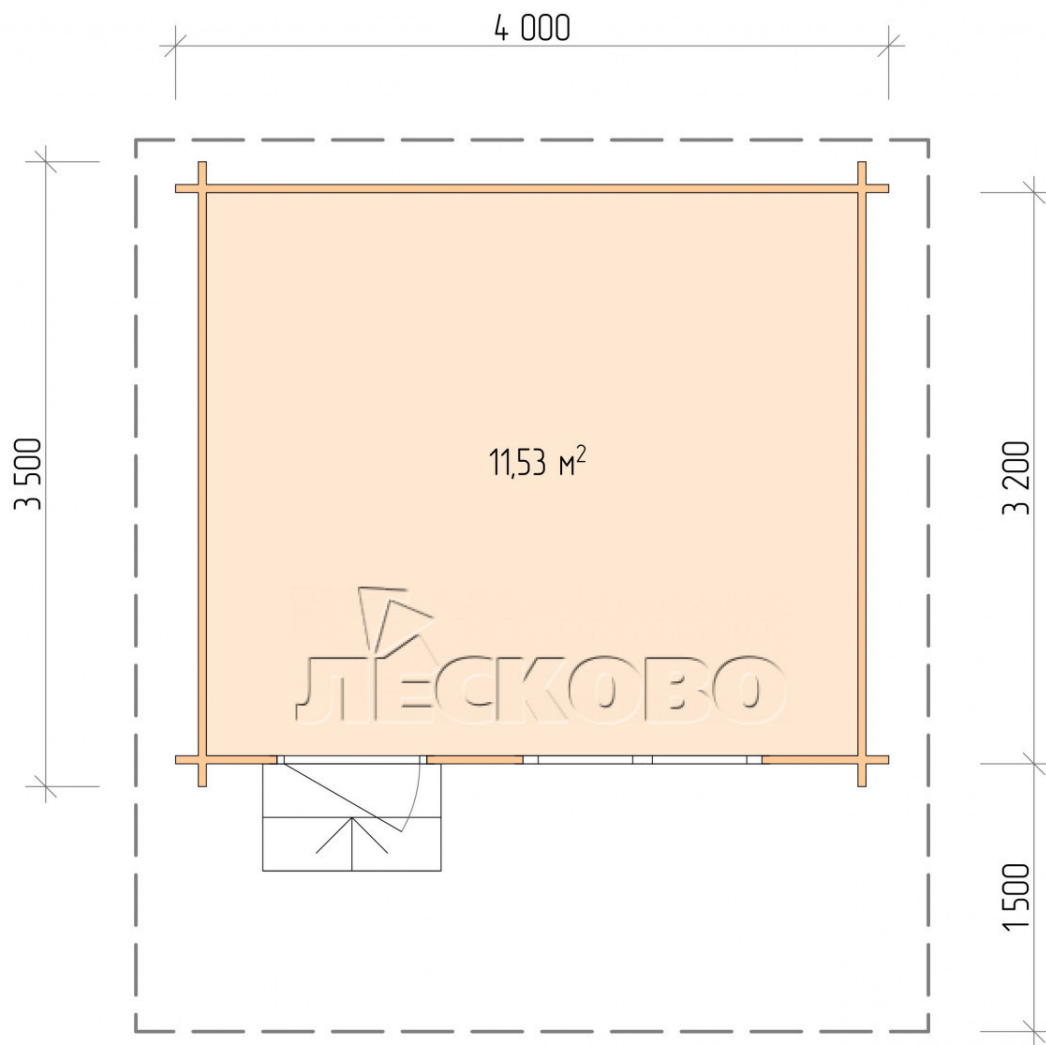

Log Cabin "DSN" series 4×3.5

Project Dimensions

4 × 3.5 / 13.5 m²

Full house set

2,640 €

Timber

45 MM

65 MM
+ 587 €

Project planning

4 000

3 500

11,53
M²

Разрез

House Kit

- Wall kit: 44 × 145mm mini-chamber drying chamber with bowls for the project. The material of the tree is spruce, pine (GOST 8486). Humidity 12-14%. The height of the walls is 2.16 m;
- Logs, lower harness: board 45 × 145 mm chamber drying 10-12%;
- Floors: floorboard 35 mm, Chamber drying;
- Ceiling: imitation of a bar 20 × 135 mm, Chamber drying;
- Wooden windows, glass 4 mm, Single. Treatment with a colorless antiseptic. Hardware;

1.34×0.91 м.1 шт.

- Wooden doors;

0.84×1.885 м.

glass.1 шт.

7. Platbands: dry planed board 20 × 100 mm;

8. Roof: shingles.

9. Skirting board 35 mm.

+7 (927) 738-08-11