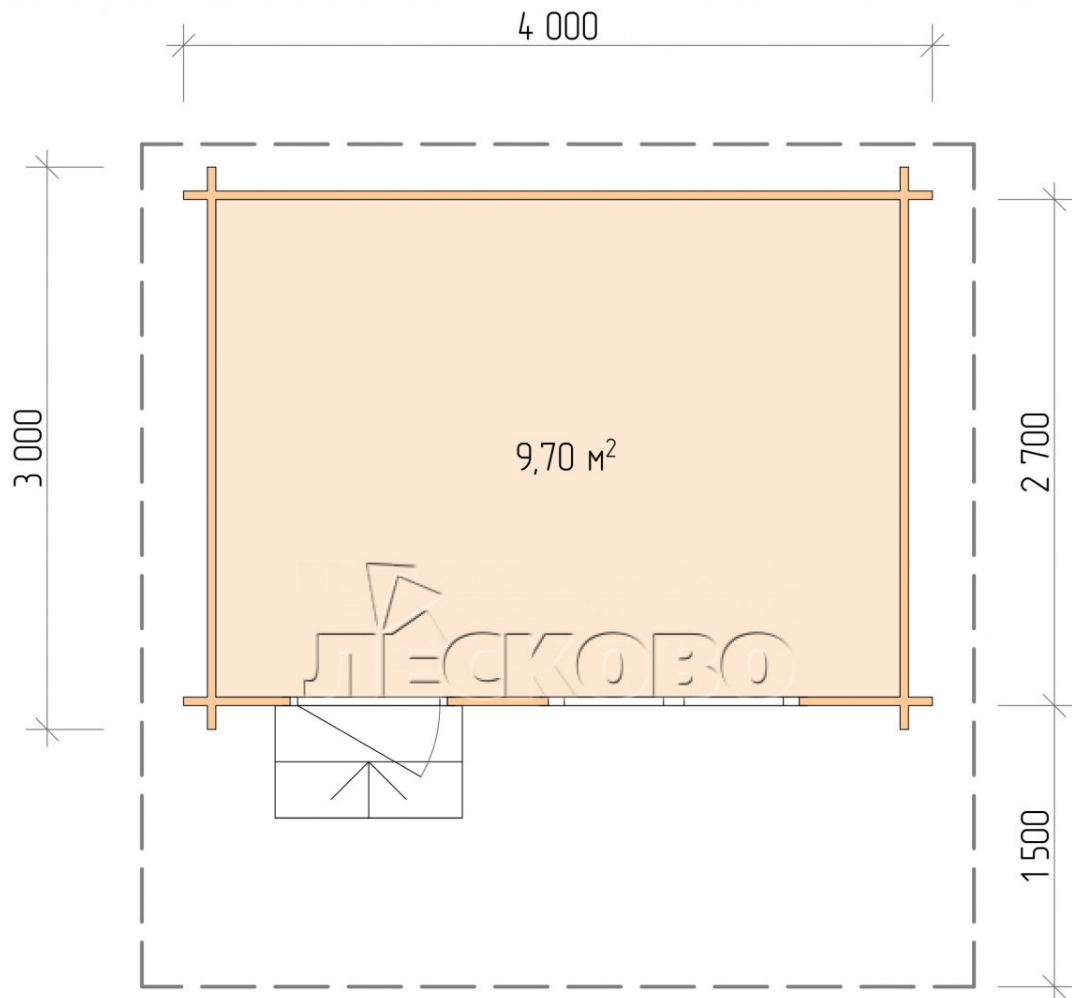

Log Cabin "DSNM" series 4×3

Project Dimensions

4 × 3 / 10 m²

Full house set

2,201 €

Timber

45 mm

65 mm
+ 506 €

Project planning

4 000

3 000

Разрез

House Kit

- Wall kit: 44 × 145mm mini-chamber drying chamber with bowls for the project. The material of the tree is spruce, pine (GOST 8486). Humidity 12-14%. The height of the walls is 2.16 m;
- Logs, lower harness: board 45 × 145 mm chamber drying 10-12%;
- Floors: floorboard 35 mm, Chamber drying;
- Ceiling: imitation of a bar 20 × 135 mm, Chamber drying;
- Wooden windows, glass 4 mm, Single. Treatment with a colorless antiseptic. Hardware;

1.34×0.91 м.1 шт.

- Wooden doors;

0.84×1.885 м.

glass.1 шт.

7. Platbands: dry planed board 20 × 100 mm;

8. Roof: shingles.

9. Skirting board 35 mm.

+7 (927) 738-08-11