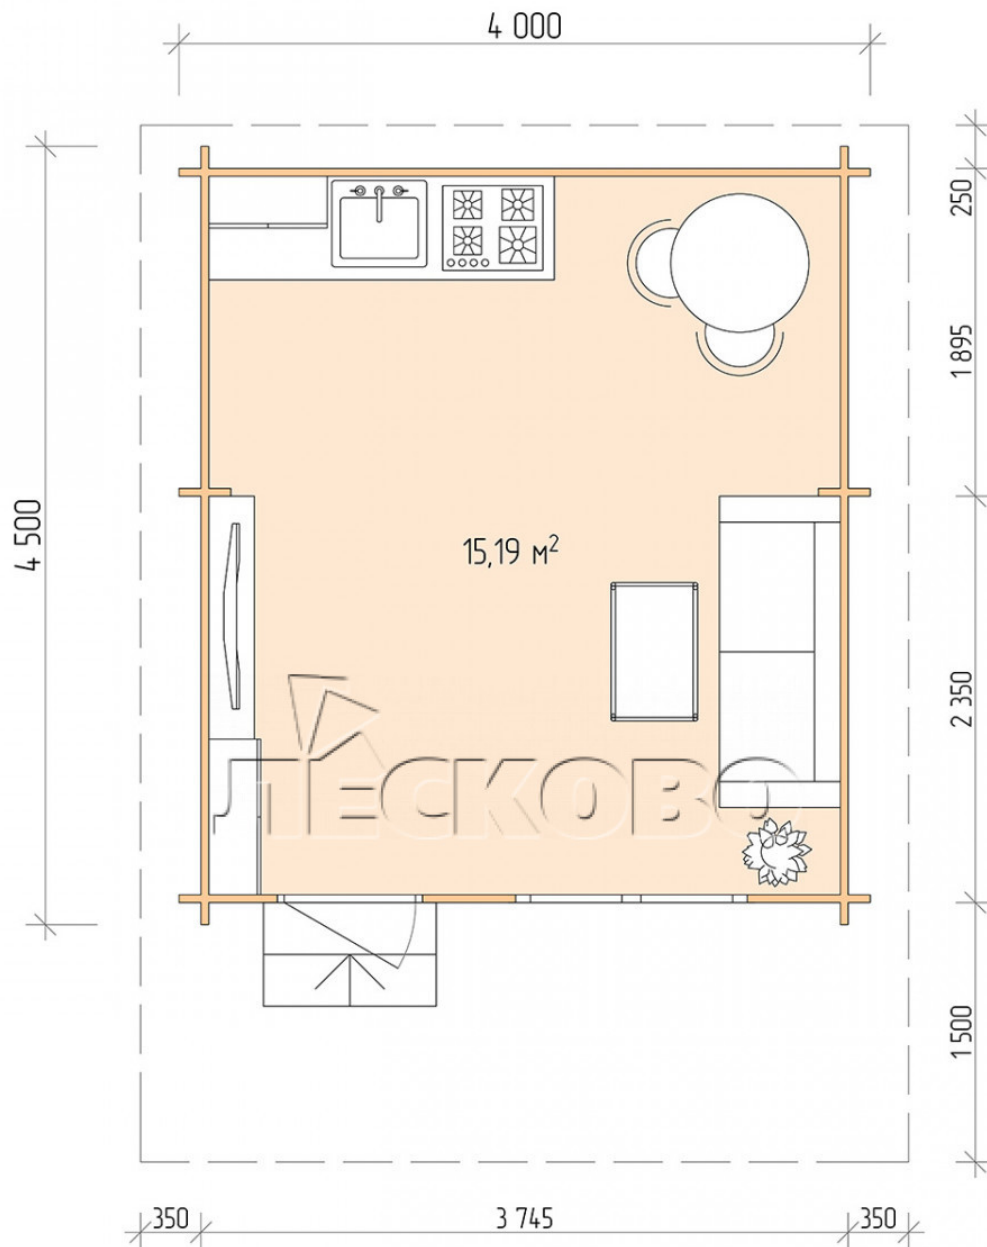

Log Cabin "DSN" series 4×4.5

Project Dimensions

4 × 4.5 / 15.6 m²

Full house set

3,149 €

Timber

45 MM

65 MM
+ 684 €

Project planning

4 000

15,19
M²

4 500

Разрез

House Kit

- Wall kit: 44 × 145mm mini-chamber drying chamber with bowls for the project. The material of the tree is spruce, pine (GOST 8486). Humidity 12-14%. The height of the walls is 2.16 m;
- Logs, lower harness: board 45 × 145 mm chamber drying 10-12%;
- Floors: floorboard 35 mm, Chamber drying;
- Ceiling: imitation of a bar 20 × 135 mm, Chamber drying;
- Wooden windows, glass 4 mm, Single. Treatment with a colorless antiseptic. Hardware;

1.34×0.91 м.2 шт.

- Wooden doors;

0.84×1.885 м.

glass.1 шт.

7. Platbands: dry planed board 20 × 100 mm;

8. Roof: shingles.

9. Skirting board 35 mm.

+7 (927) 738-08-11