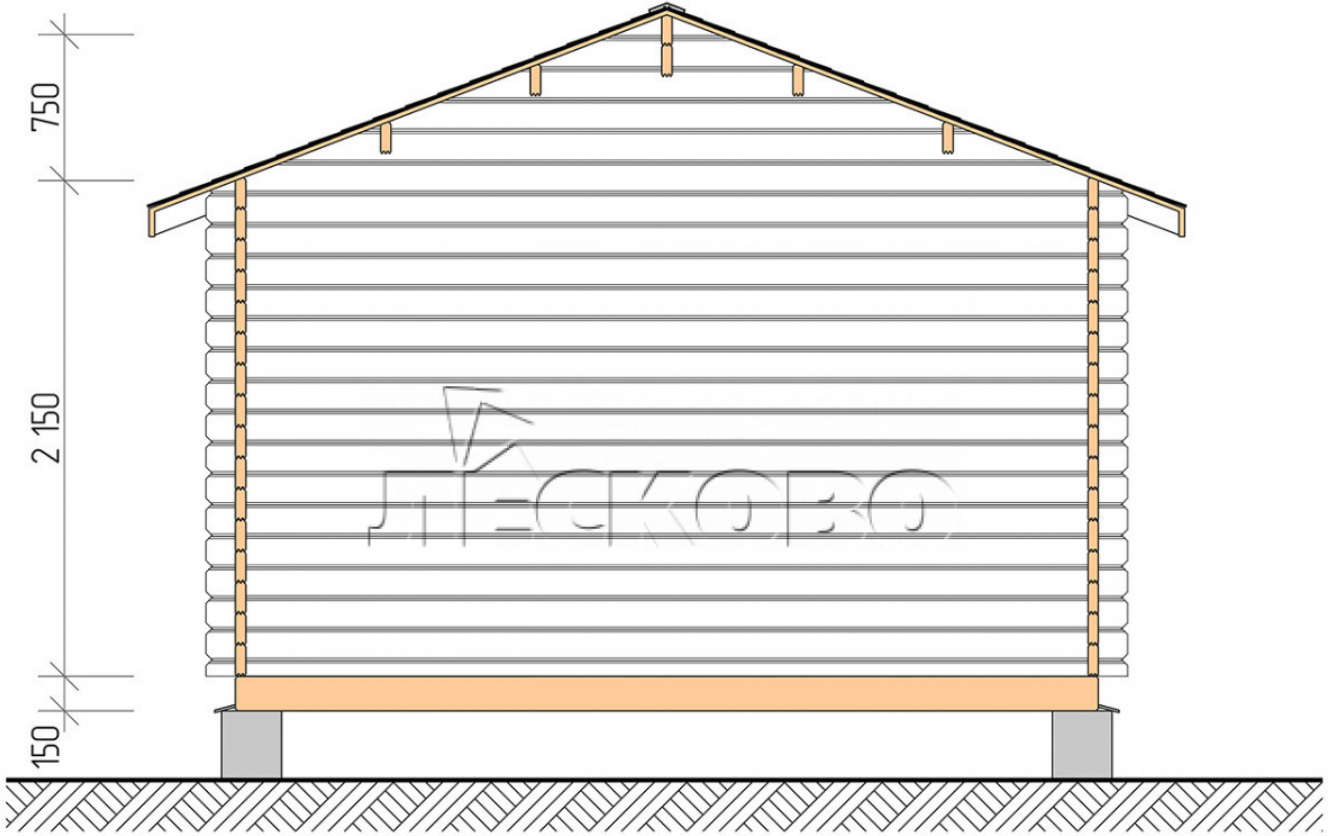

## Log Cabin "DSN" series 4×4

Project Dimensions

4 × 4 / 13.7 m<sup>2</sup>

Full house set

**2,691 €**

# Разрез