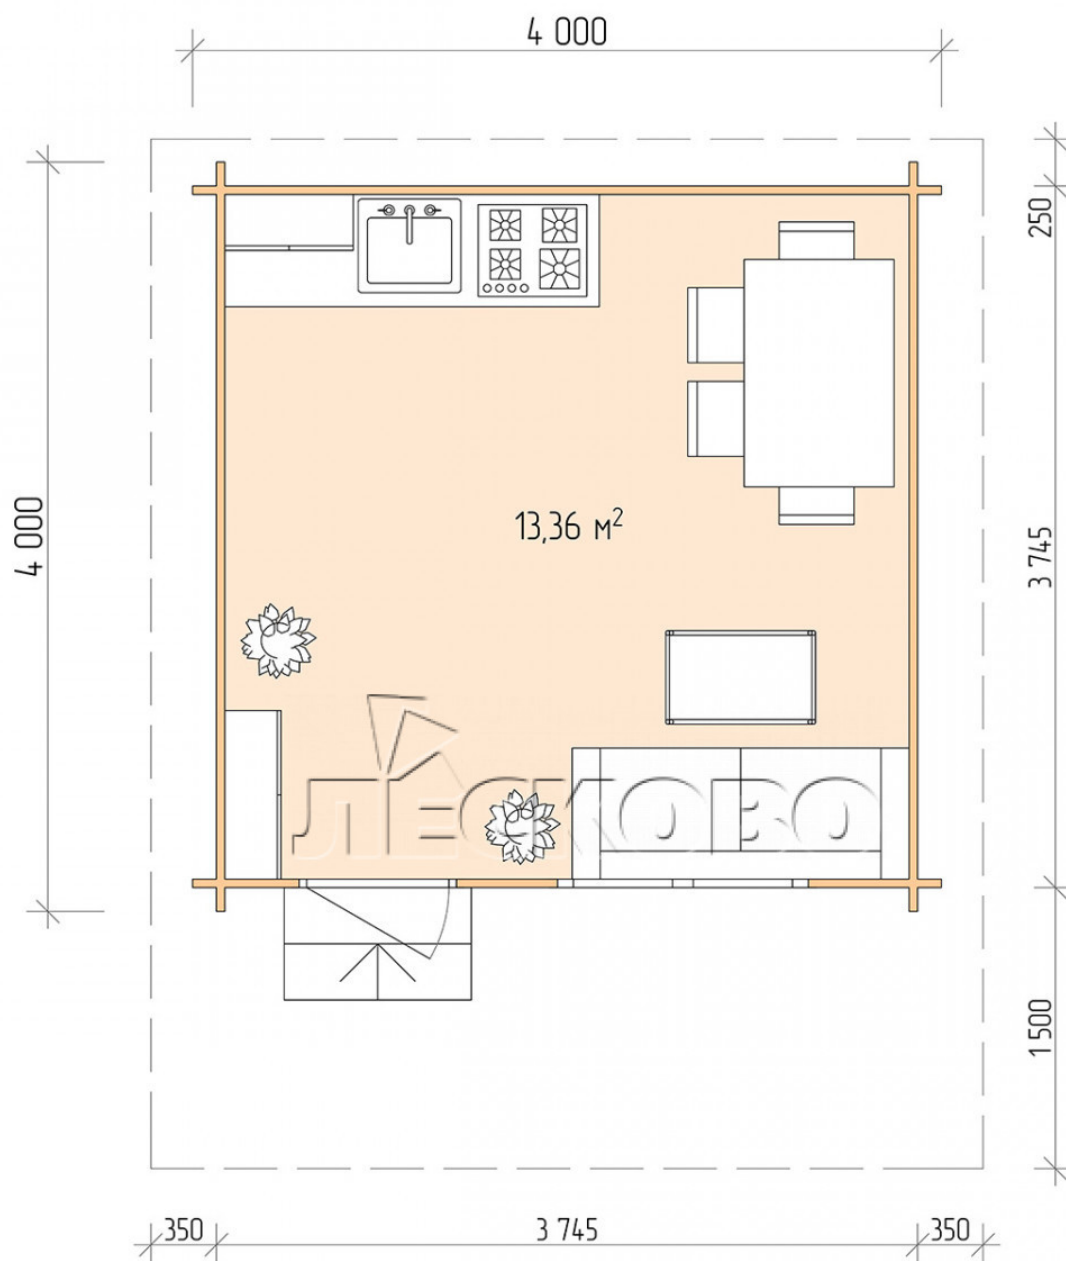

## Log Cabin "DSN" series 4×4

Project Dimensions

4 × 4 / 13.7 m<sup>2</sup>

Full house set

**2,691 €**

# Разрез

## House Kit

- Wall kit: 44 × 145mm mini-chamber drying chamber with bowls for the project. The material of the tree is spruce, pine (GOST 8486). Humidity 12-14%. The height of the walls is 2.16 m;
- Logs, lower harness: board 45 × 145 mm chamber drying 10-12%;
- Floors: floorboard 35 mm, Chamber drying;
- Ceiling: imitation of a bar 20 × 135 mm, Chamber drying;
- Wooden windows, glass 4 mm, Single. Treatment with a colorless antiseptic. Hardware;

1.34×0.91 м.1 шт.

- Wooden doors;

0.84×1.885 м.

glass.1 шт.

7. Platbands: dry planed board 20 × 100 mm;

8. Roof: shingles.

9. Skirting board 35 mm.

+7 (927) 738-08-11