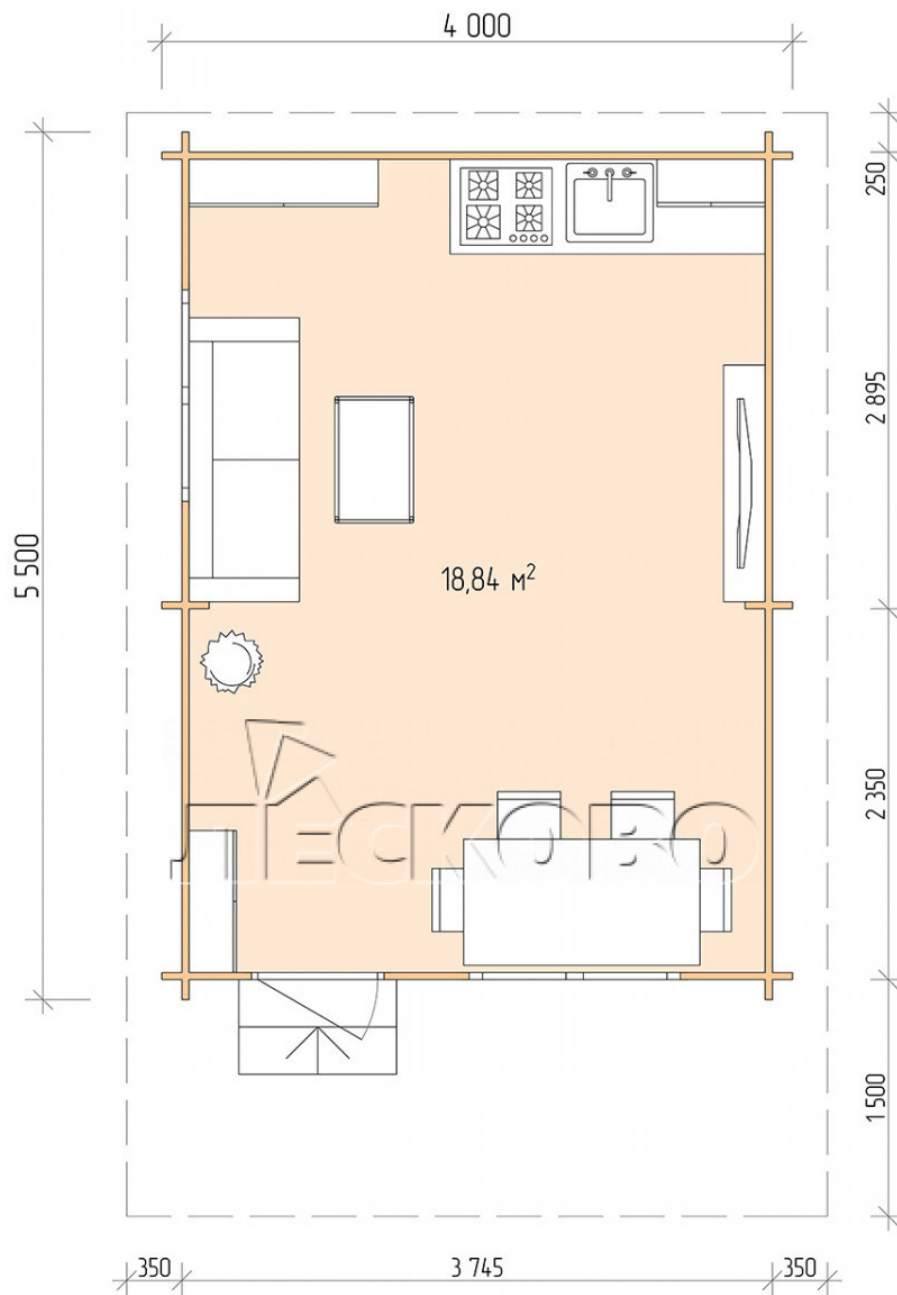

Log Cabin "DSN" series 4×5.5

Project Dimensions

4 × 5.5 / 19.3 m²

Full house set

3,517 €

Timber

45 MM

65 MM
+ 770 €

Project planning

4 000

5 500

Разрез

House Kit

- Wall kit: 44 × 145mm mini-chamber drying chamber with bowls for the project. The material of the tree is spruce, pine (GOST 8486). Humidity 12-14%. The height of the walls is 2.16 m;
- Logs, lower harness: board 45 × 145 mm chamber drying 10-12%;
- Floors: floorboard 35 mm, Chamber drying;
- Ceiling: imitation of a bar 20 × 135 mm, Chamber drying;
- Wooden windows, glass 4 mm, Single. Treatment with a colorless antiseptic. Hardware;

1.34×0.91 м.2 шт.

- Wooden doors;

0.84×1.885 м.

glass.1 шт.

7. Platbands: dry planed board 20 × 100 mm;

8. Roof: shingles.

9. Skirting board 35 mm.

+7 (927) 738-08-11