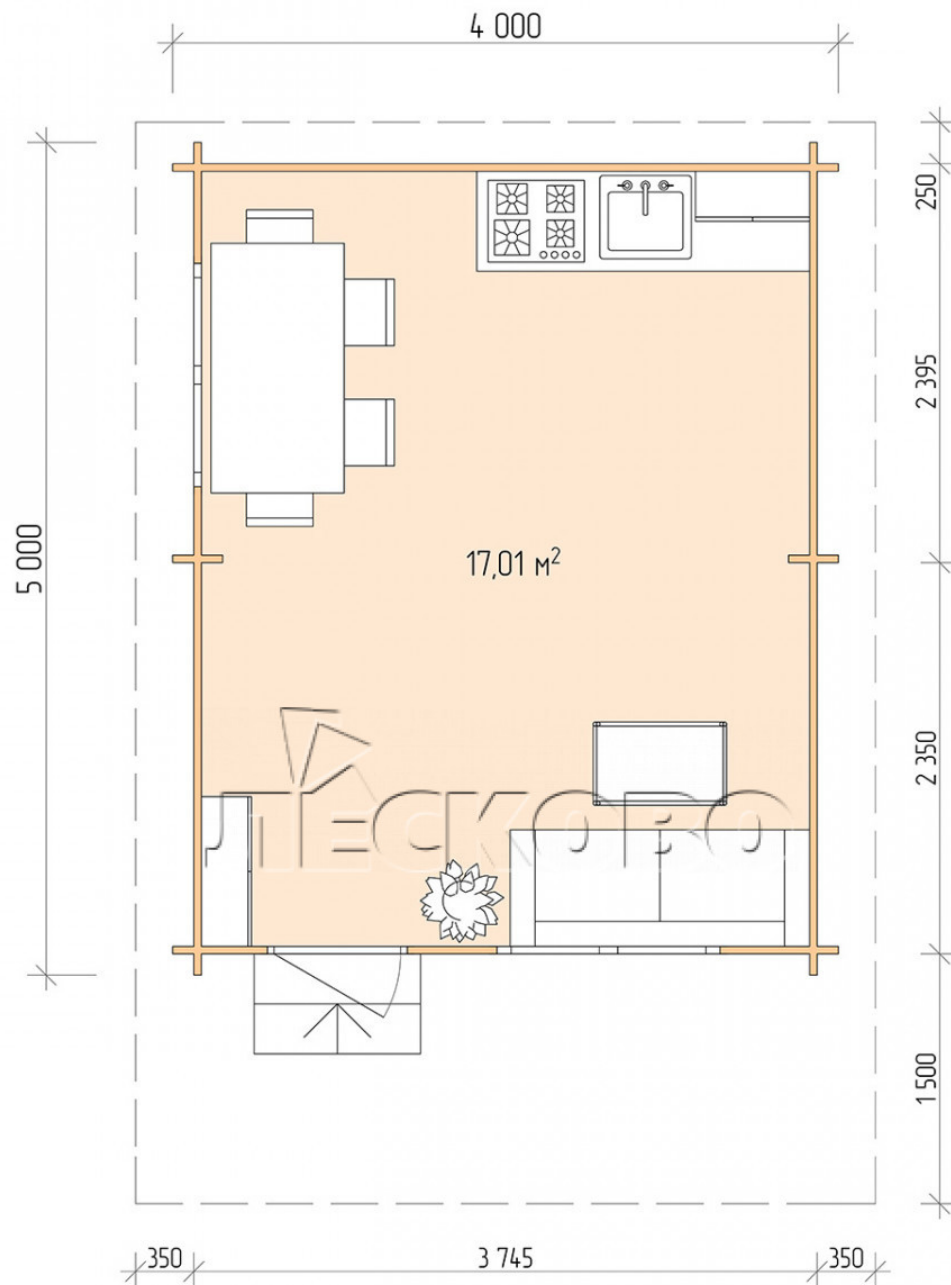

Log Cabin "DSN" series 4×5

Project Dimensions

4 × 5 / 17.4 m²

Full house set

3,136 €

Timber

45 MM

65 MM
+ 702 €

Project planning

4 000

17,01
M²

5 000

Разрез

House Kit

- Wall kit: 44 × 145mm mini-chamber drying chamber with bowls for the project. The material of the tree is spruce, pine (GOST 8486). Humidity 12-14%. The height of the walls is 2.16 m;
- Logs, lower harness: board 45 × 145 mm chamber drying 10-12%;
- Floors: floorboard 35 mm, Chamber drying;
- Ceiling: imitation of a bar 20 × 135 mm, Chamber drying;
- Wooden windows, glass 4 mm, Single. Treatment with a colorless antiseptic. Hardware;

1.34×0.91 м.2 шт.

- Wooden doors;

0.84×1.885 м.

glass.1 шт.

7. Platbands: dry planed board 20 × 100 mm;

8. Roof: shingles.

9. Skirting board 35 mm.

+7 (927) 738-08-11