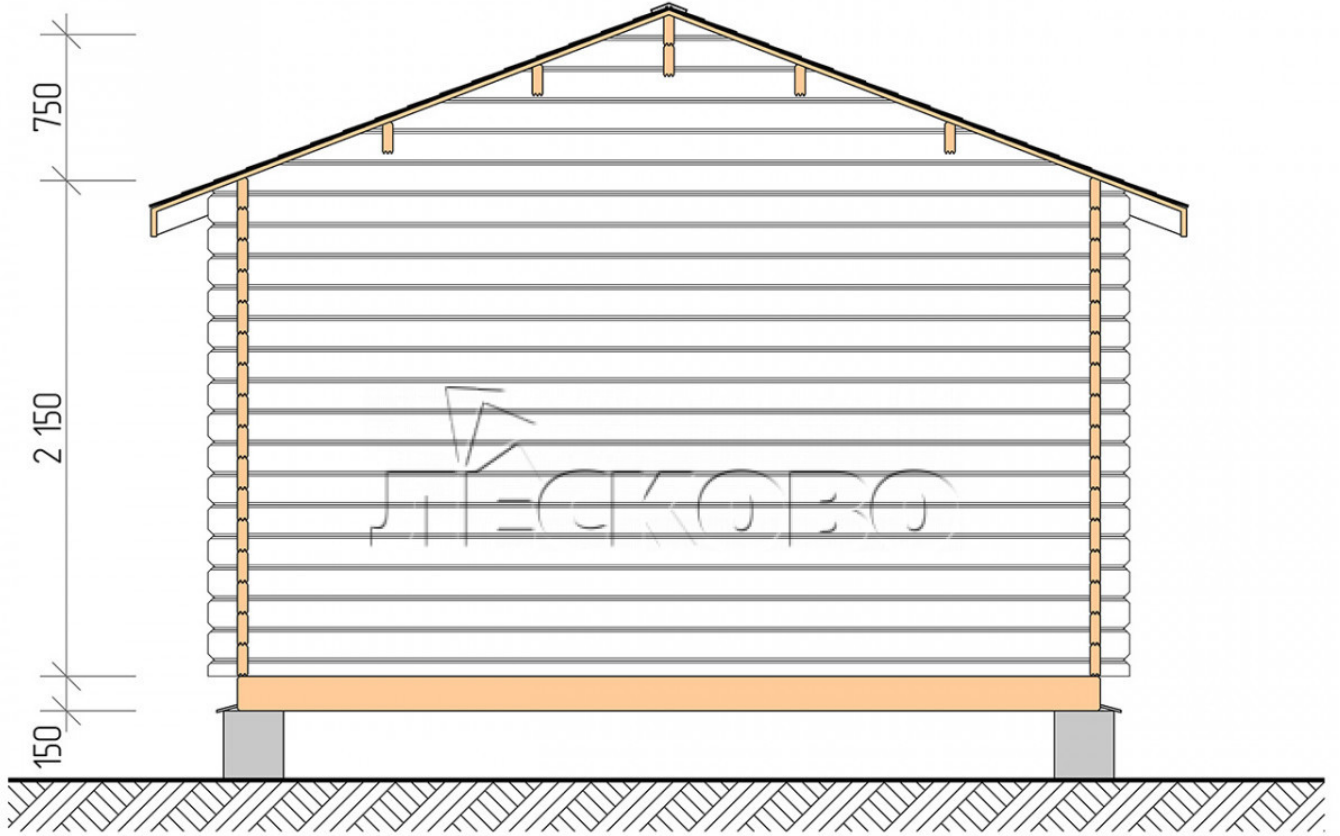

Log Cabin "DSN" series 4×6

Project Dimensions

4 × 6 / 21.1 m²

Full house set

3,701 €

Timber

45 MM

65 MM
+ 812 €

Project planning

4 000

6 000

Разрез

House Kit

- Wall kit: 44 × 145mm mini-chamber drying chamber with bowls for the project. The material of the tree is spruce, pine (GOST 8486). Humidity 12-14%. The height of the walls is 2.16 m;
- Logs, lower harness: board 45 × 145 mm chamber drying 10-12%;
- Floors: floorboard 35 mm, Chamber drying;
- Ceiling: imitation of a bar 20 × 135 mm, Chamber drying;
- Wooden windows, glass 4 mm, Single. Treatment with a colorless antiseptic. Hardware;

1.34×0.91 м.2 шт.

- Wooden doors;

0.84×1.885 м.

glass.1 шт.

7. Platbands: dry planed board 20 × 100 mm;

8. Roof: shingles.

9. Skirting board 35 mm.

+7 (927) 738-08-11