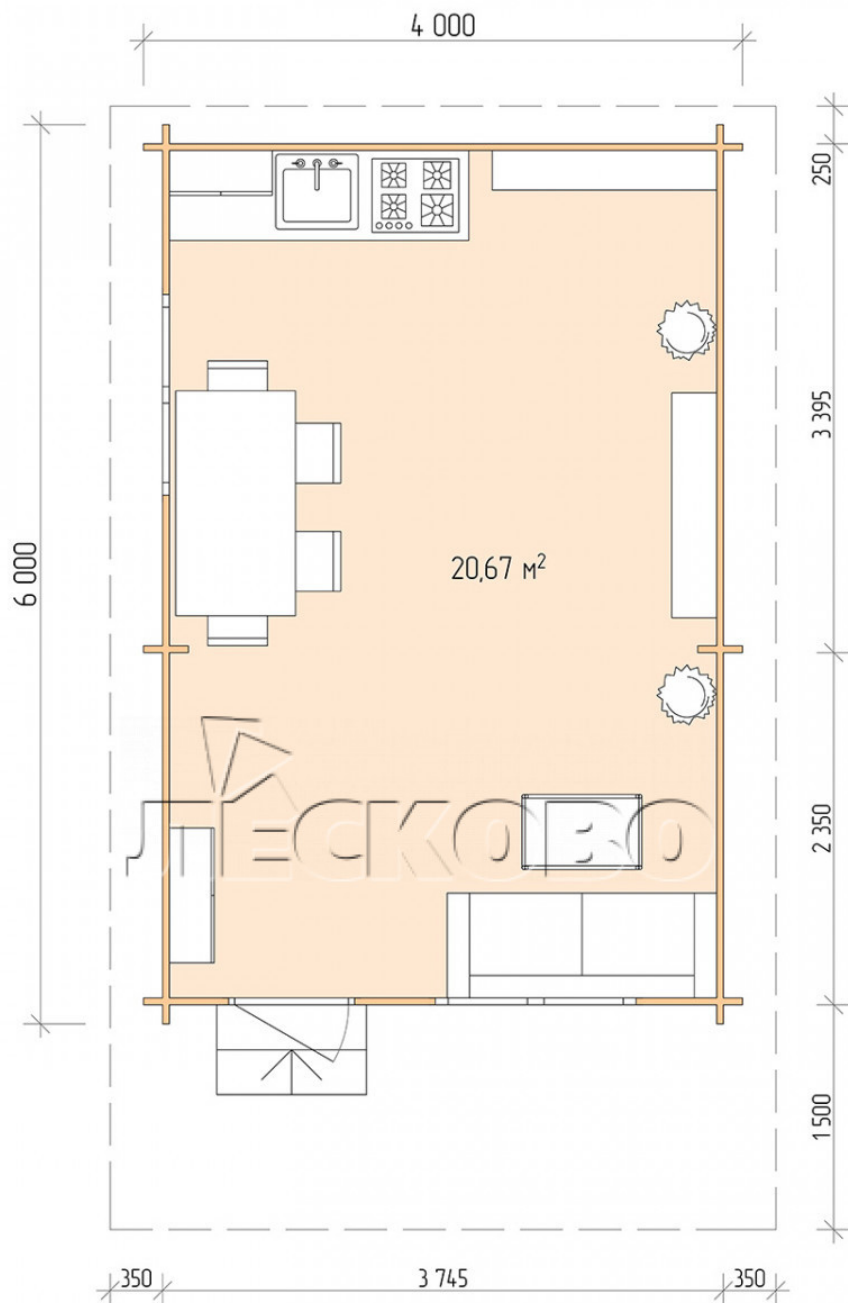

Log Cabin "DSN" series 4×6

Project Dimensions

4 × 6 / 21.1 m²

Full house set

3,701 €

Timber

45 MM

65 MM
+ 812 €

Project planning

4 000

6 000

Разрез

House Kit

- Wall kit: 44 × 145mm mini-chamber drying chamber with bowls for the project. The material of the tree is spruce, pine (GOST 8486). Humidity 12-14%. The height of the walls is 2.16 m;
- Logs, lower harness: board 45 × 145 mm chamber drying 10-12%;
- Floors: floorboard 35 mm, Chamber drying;
- Ceiling: imitation of a bar 20 × 135 mm, Chamber drying;
- Wooden windows, glass 4 mm, Single. Treatment with a colorless antiseptic. Hardware;

1.34×0.91 м.2 шт.

- Wooden doors;

0.84×1.885 м.

glass.1 шт.

7. Platbands: dry planed board 20 × 100 mm;

8. Roof: shingles.

9. Skirting board 35 mm.

+7 (927) 738-08-11