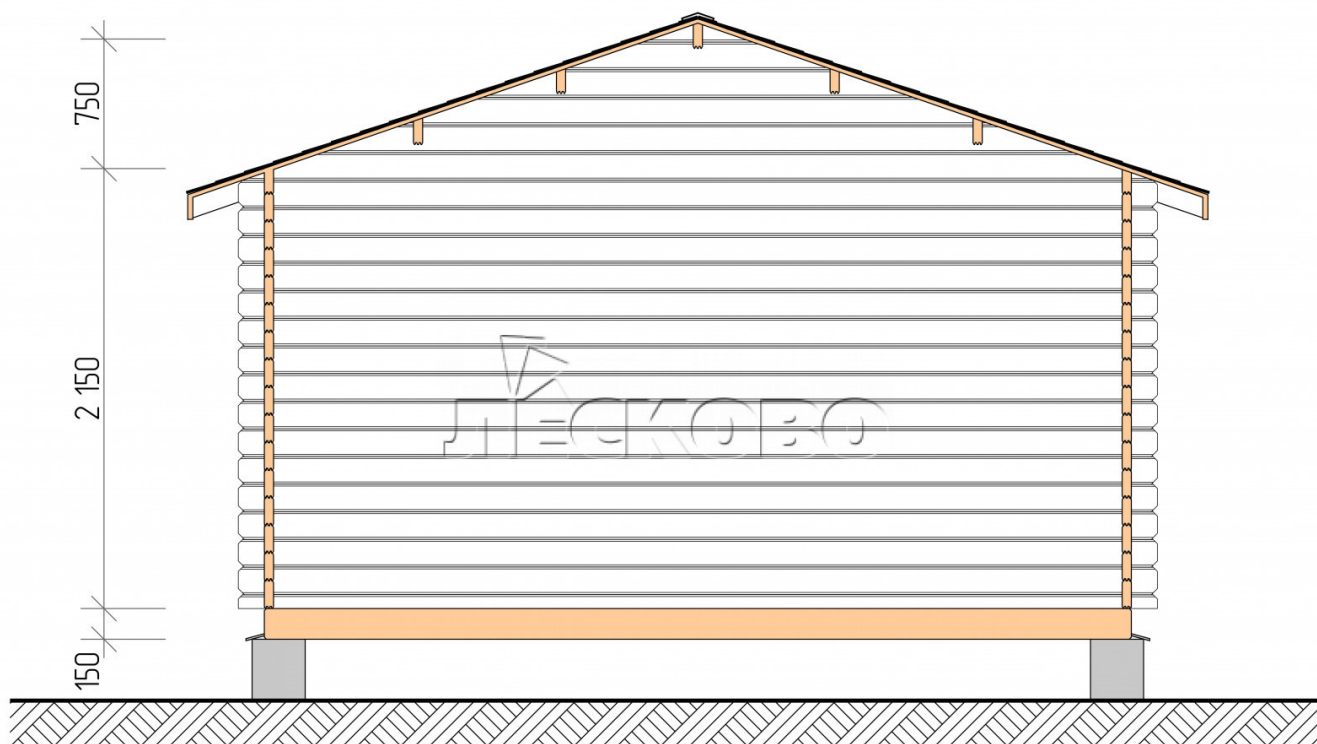

Log Cabin "DSN" series 4.5×3.5

Project Dimensions

4.5 × 3.5 / 13.5 m²

Full house set

2,640 €

Timber

45 mm

65 mm
+ 587 €

Project planning

4 500

3 500

Разрез

House Kit

- Wall kit: 44 × 145mm mini-chamber drying chamber with bowls for the project. The material of the tree is spruce, pine (GOST 8486). Humidity 12-14%. The height of the walls is 2.16 m;
- Logs, lower harness: board 45 × 145 mm chamber drying 10-12%;
- Floors: floorboard 35 mm, Chamber drying;
- Ceiling: imitation of a bar 20 × 135 mm, Chamber drying;
- Wooden windows, glass 4 mm, Single. Treatment with a colorless antiseptic. Hardware;

1.34×0.91 м.1 шт.

- Wooden doors;

0.84×1.885 м.

glass.1 шт.

7. Platbands: dry planed board 20 × 100 mm;

8. Roof: shingles.

9. Skirting board 35 mm.

+7 (927) 738-08-11