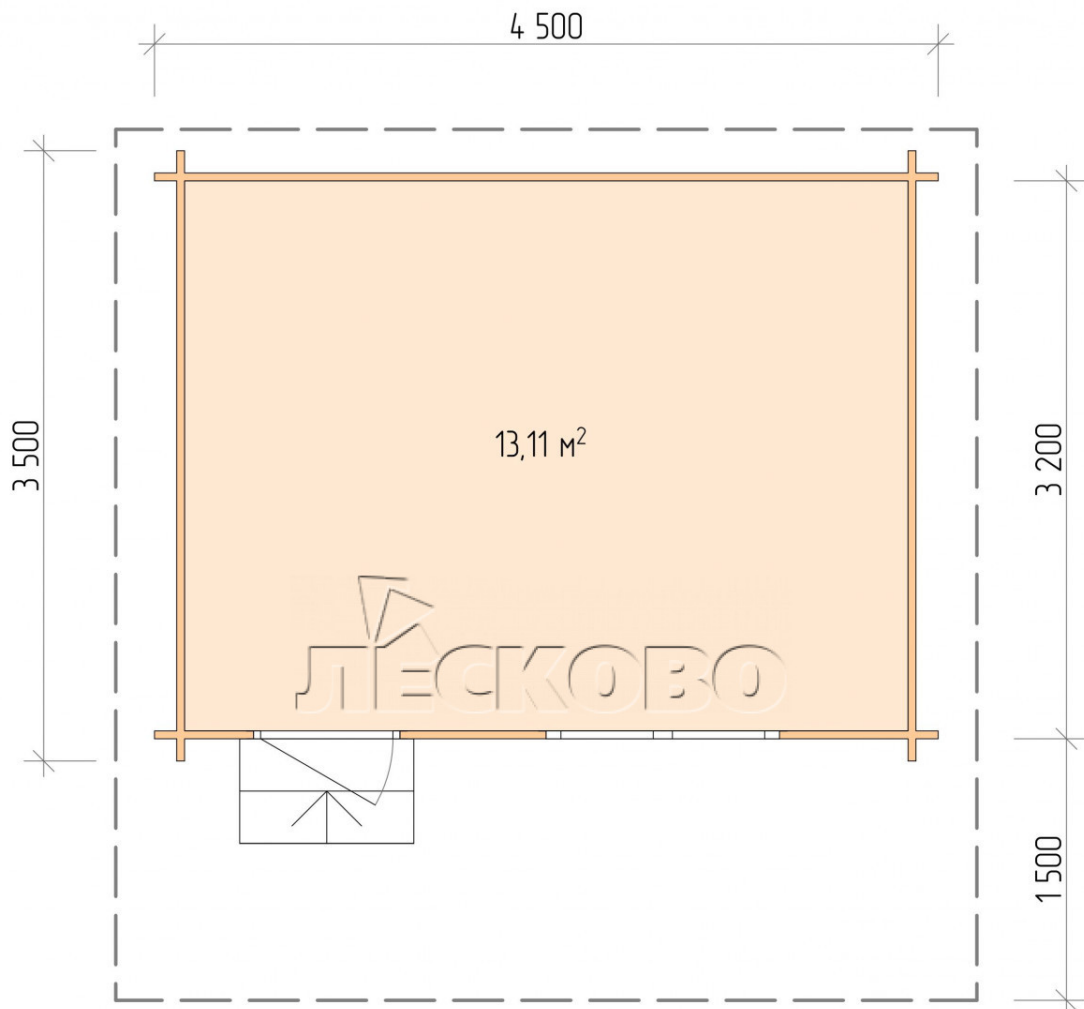

Log Cabin "DSN" series 4.5×3.5

Project Dimensions

4.5 × 3.5 / 13.5 m²

Full house set

2,640 €

Timber

45 mm

65 mm
+ 587 €

Project planning

4 500

3 500

Разрез

House Kit

- Wall kit: 44 × 145mm mini-chamber drying chamber with bowls for the project. The material of the tree is spruce, pine (GOST 8486). Humidity 12-14%. The height of the walls is 2.16 m;
- Logs, lower harness: board 45 × 145 mm chamber drying 10-12%;
- Floors: floorboard 35 mm, Chamber drying;
- Ceiling: imitation of a bar 20 × 135 mm, Chamber drying;
- Wooden windows, glass 4 mm, Single. Treatment with a colorless antiseptic. Hardware;

1.34×0.91 м.1 шт.

- Wooden doors;

0.84×1.885 м.

glass.1 шт.

7. Platbands: dry planed board 20 × 100 mm;

8. Roof: shingles.

9. Skirting board 35 mm.

+7 (927) 738-08-11