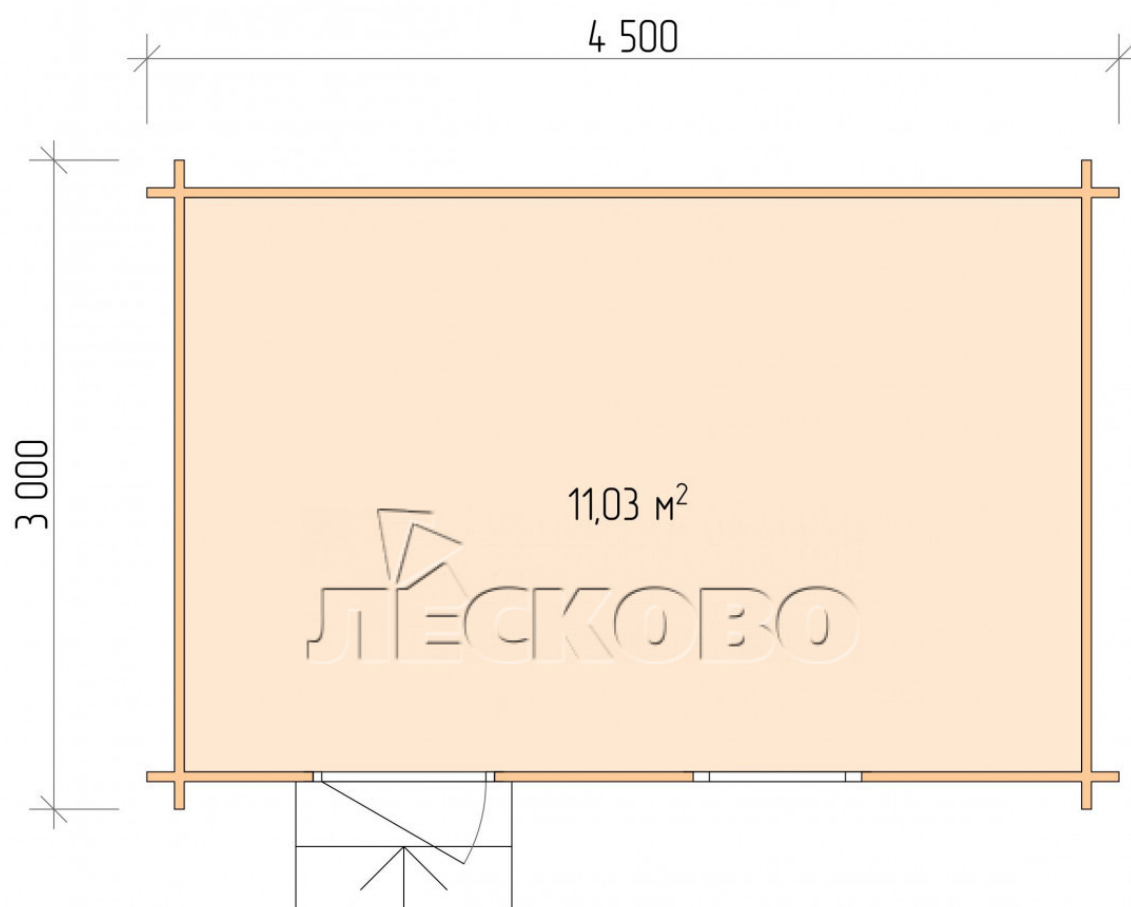

Дачный дом серия "ДСН" 4.5×3 с навесом 1,5м.

Project Dimensions

4.5 × 3 / 11.4 m²

Full house set

2,427 €

Timber

45 mm

65 mm
+ 542 €

Project planning

4 500

3 000

11,03
M²

Разрез

House Kit

- Wall kit: 44 × 145mm mini-chamber drying chamber with bowls for the project. The material of the tree is spruce, pine (GOST 8486). Humidity 12-14%. The height of the walls is 2.16 m;
- Logs, lower harness: board 45 × 145 mm chamber drying 10-12%;
- Floors: floorboard 35 mm, Chamber drying;
- Ceiling: imitation of a bar 20 × 135 mm, Chamber drying;
- Wooden windows, glass 4 mm, Single. Treatment with a colorless antiseptic. Hardware;

1.34×0.91 м.1 шт.

- Wooden doors;

0.84×1.885 м.

glass.1 шт.

7. Platbands: dry planed board 20 × 100 mm;

8. Roof: shingles.

9. Skirting board 35 mm.

+7 (927) 738-08-11