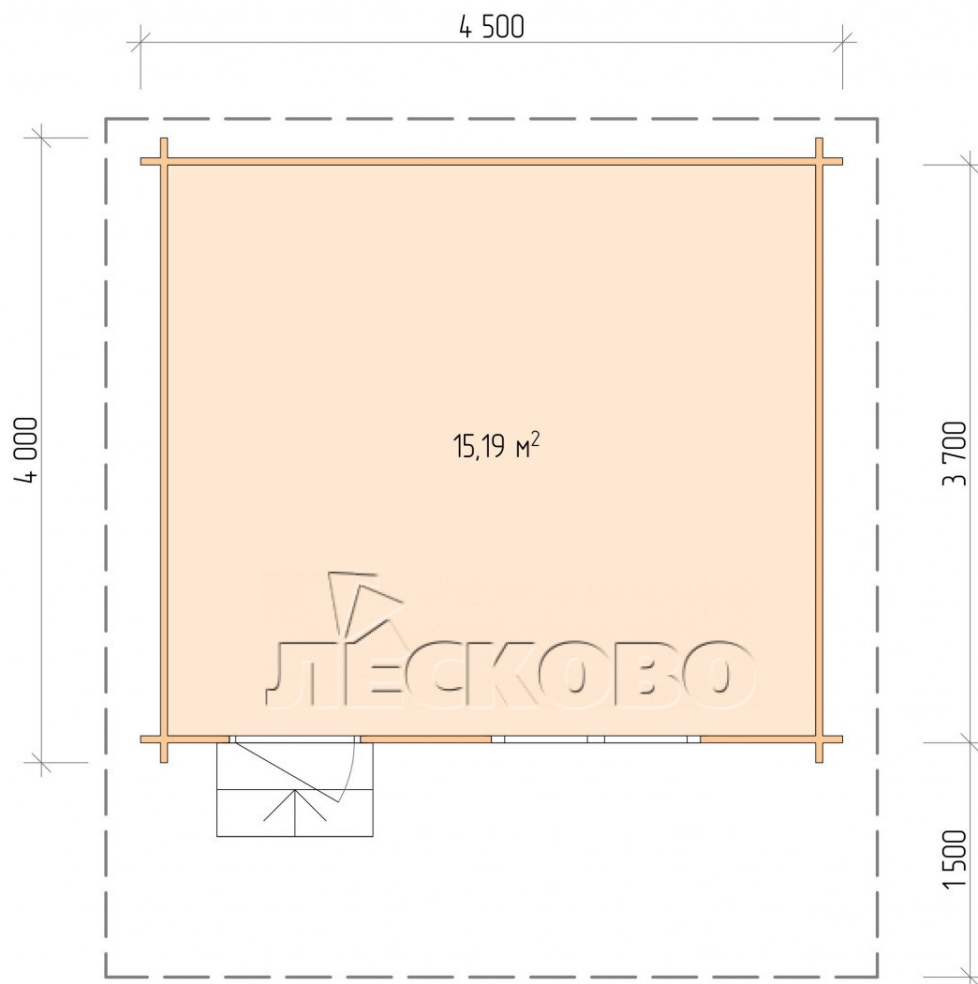

Log Cabin "DSN" series 4.5×4

Project Dimensions

4.5 × 4 / 15.6 m²

Full house set

2,931 €

Timber

45 MM

65 MM
+ 656 €

Project planning

4 500

4 000

15,19
M²

Разрез

House Kit

- Wall kit: 44 × 145mm mini-chamber drying chamber with bowls for the project. The material of the tree is spruce, pine (GOST 8486). Humidity 12-14%. The height of the walls is 2.16 m;
- Logs, lower harness: board 45 × 145 mm chamber drying 10-12%;
- Floors: floorboard 35 mm, Chamber drying;
- Ceiling: imitation of a bar 20 × 135 mm, Chamber drying;
- Wooden windows, glass 4 mm, Single. Treatment with a colorless antiseptic. Hardware;

1.34×0.91 м.1 шт.

- Wooden doors;

0.84×1.885 м.

glass.1 шт.

7. Platbands: dry planed board 20 × 100 mm;

8. Roof: shingles.

9. Skirting board 35 mm.

+7 (927) 738-08-11