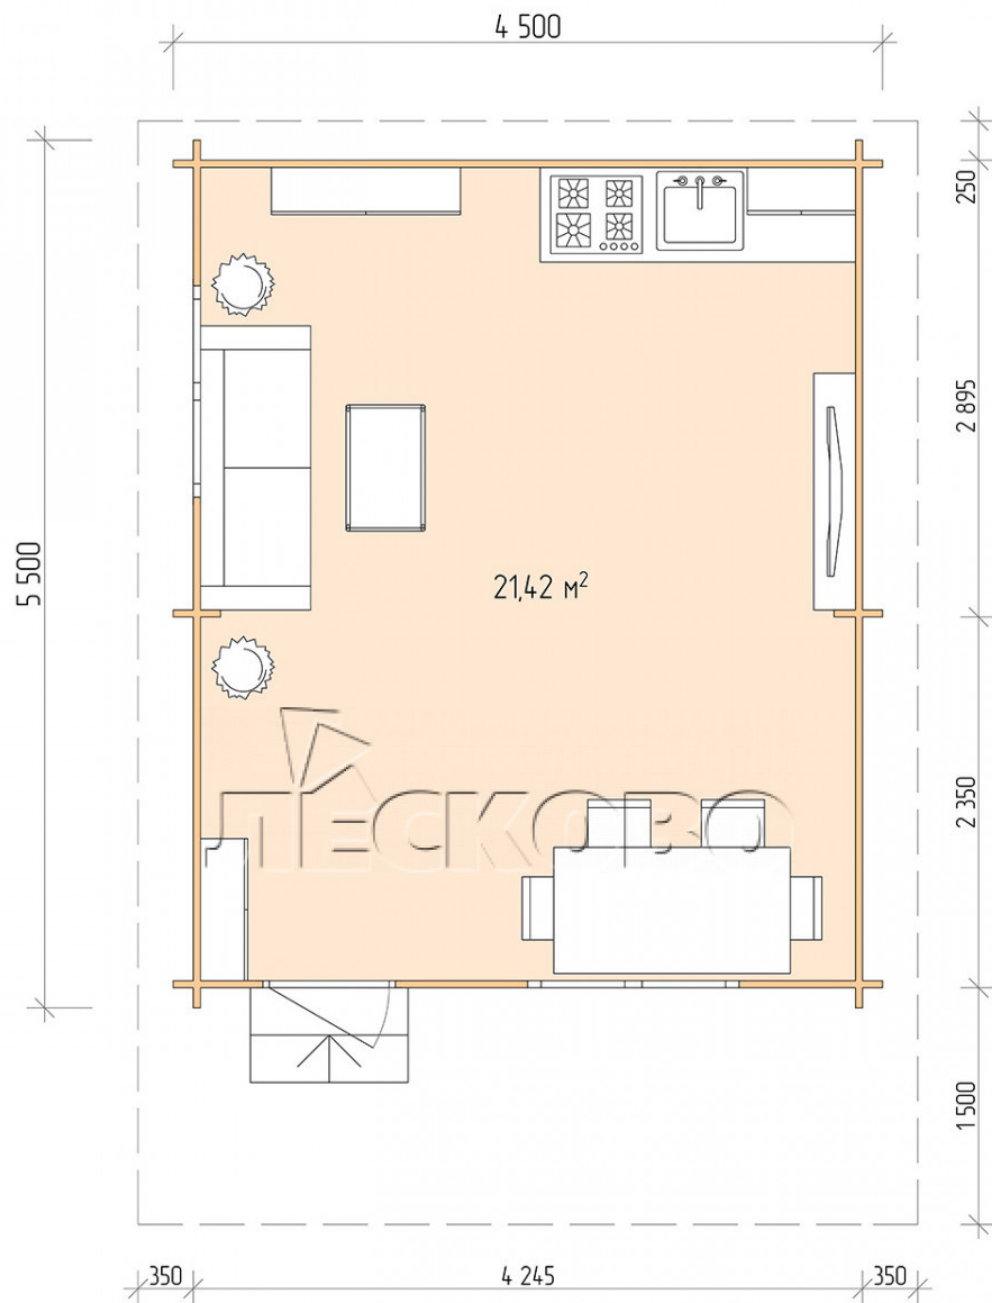

Log Cabin "DSN" series 4.5×5.5

Project Dimensions

4.5 × 5.5 / 21.9 m²

Full house set

3,685 €

Timber

45 MM

65 MM
+ 776 €

Project planning

4 500

5 500

Разрез

House Kit

- Wall kit: 44 × 145mm mini-chamber drying chamber with bowls for the project. The material of the tree is spruce, pine (GOST 8486). Humidity 12-14%. The height of the walls is 2.16 m;
- Logs, lower harness: board 45 × 145 mm chamber drying 10-12%;
- Floors: floorboard 35 mm, Chamber drying;
- Ceiling: imitation of a bar 20 × 135 mm, Chamber drying;
- Wooden windows, glass 4 mm, Single. Treatment with a colorless antiseptic. Hardware;

1.34×0.91 м.2 шт.

- Wooden doors;

0.84×1.885 м.

glass.1 шт.

7. Platbands: dry planed board 20 × 100 mm;

8. Roof: shingles.

9. Skirting board 35 mm.

+7 (927) 738-08-11