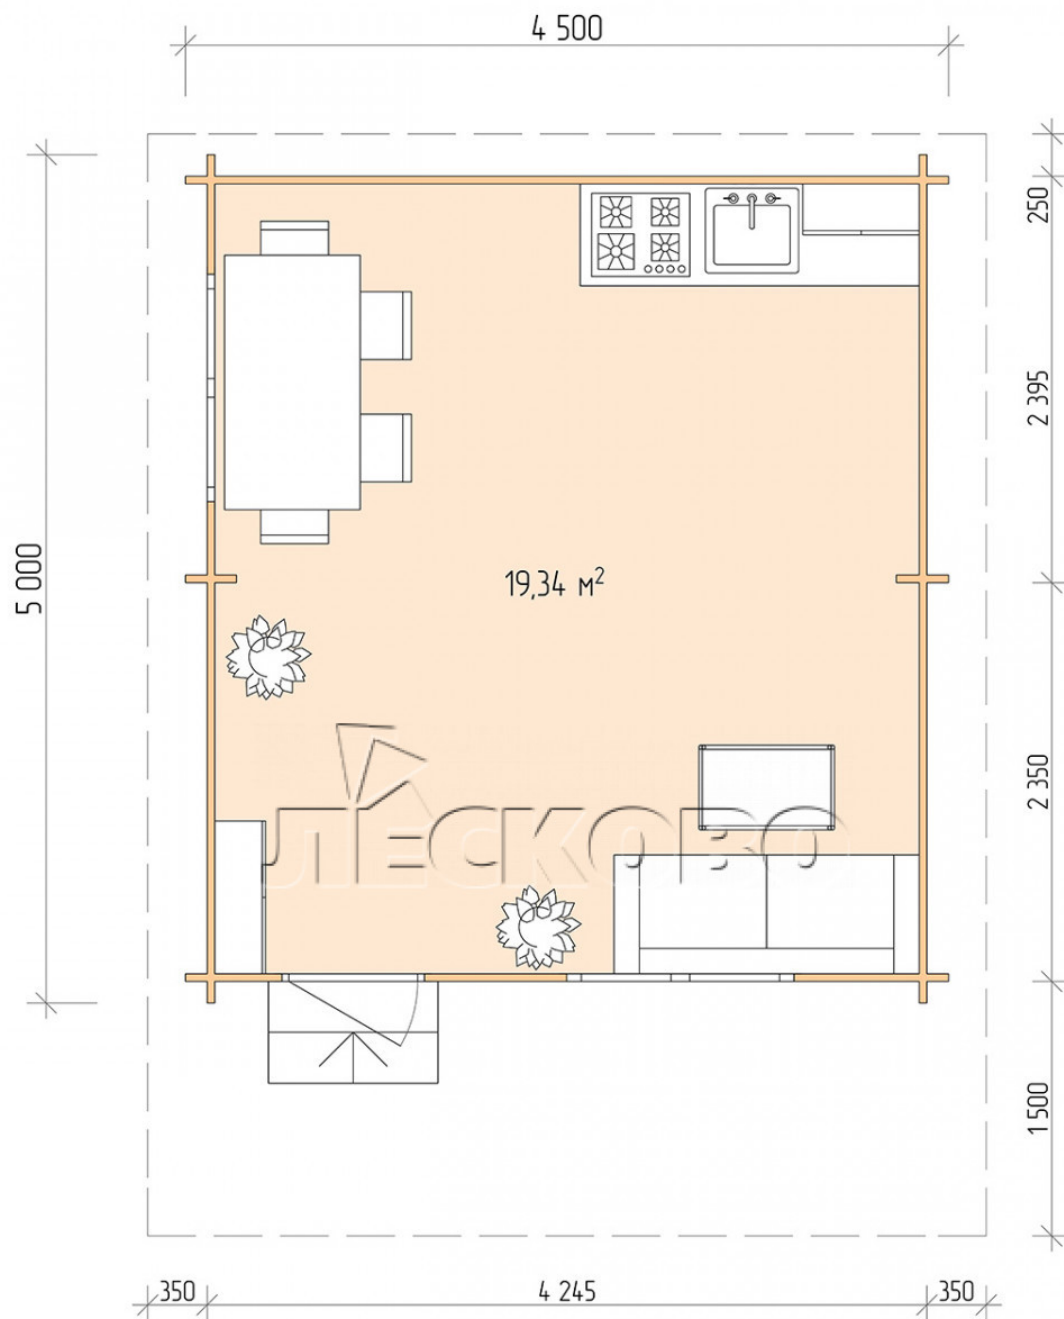

## Log Cabin "DSN" series 4.5×5

Project Dimensions

4.5 × 5 / 19.8 m<sup>2</sup>

Full house set

**3,493 €**

# Разрез

## House Kit

- Wall kit: 44 × 145mm mini-chamber drying chamber with bowls for the project. The material of the tree is spruce, pine (GOST 8486). Humidity 12-14%. The height of the walls is 2.16 m;
- Logs, lower harness: board 45 × 145 mm chamber drying 10-12%;
- Floors: floorboard 35 mm, Chamber drying;
- Ceiling: imitation of a bar 20 × 135 mm, Chamber drying;
- Wooden windows, glass 4 mm, Single. Treatment with a colorless antiseptic. Hardware;

1.34×0.91 м.2 шт.

- Wooden doors;

0.84×1.885 м.

glass.1 шт.

7. Platbands: dry planed board 20 × 100 mm;

8. Roof: shingles.

9. Skirting board 35 mm.

+7 (927) 738-08-11