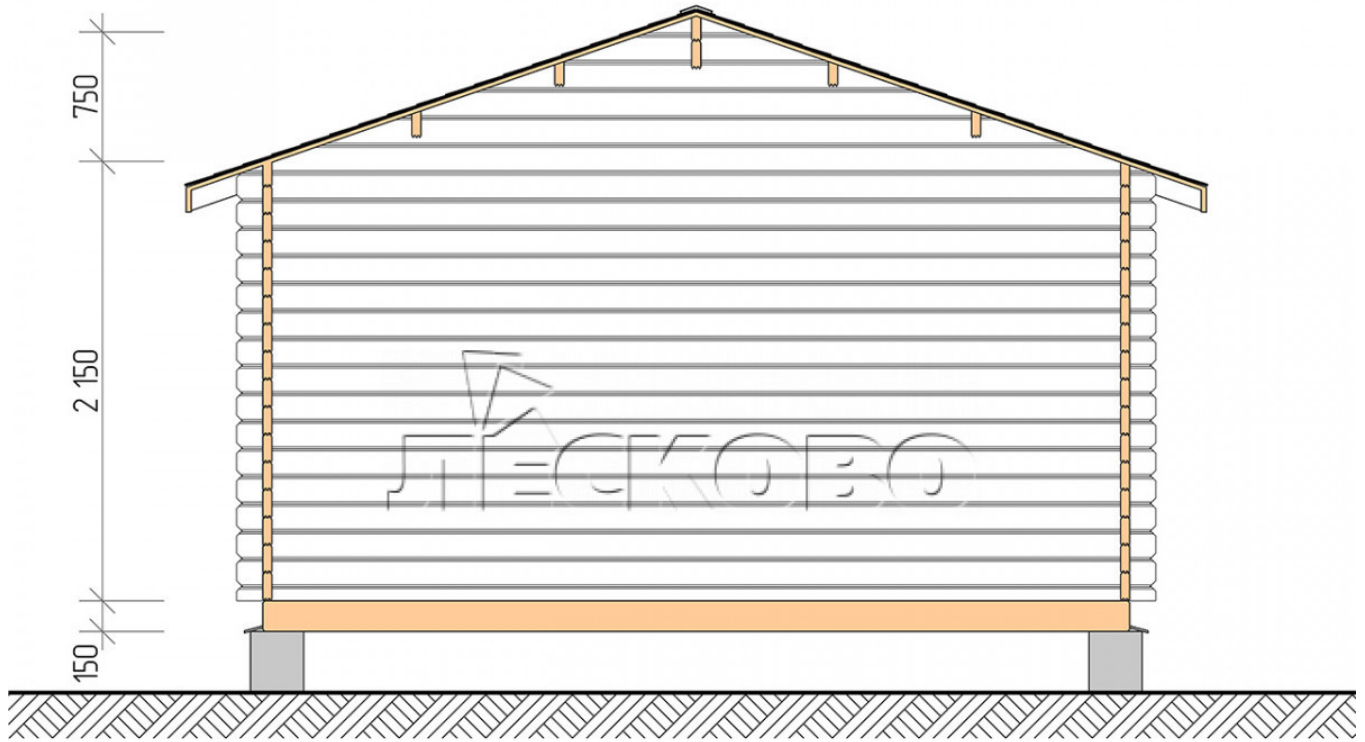

Log Cabin "DSN" series 4.5x6

Project Dimensions

4.5 × 6 / 24 m²

Full house set

3,871 €

Timber

45 MM

65 MM
+ 818 €

Project planning

4 500

6 000

Разрез

House Kit

- Wall kit: 44 × 145mm mini-chamber drying chamber with bowls for the project. The material of the tree is spruce, pine (GOST 8486). Humidity 12-14%. The height of the walls is 2.16 m;
- Logs, lower harness: board 45 × 145 mm chamber drying 10-12%;
- Floors: floorboard 35 mm, Chamber drying;
- Ceiling: imitation of a bar 20 × 135 mm, Chamber drying;
- Wooden windows, glass 4 mm, Single. Treatment with a colorless antiseptic. Hardware;

1.34×0.91 м.2 шт.

- Wooden doors;

0.84×1.885 м.
glass.1 шт.

7. Platbands: dry planed board 20 × 100 mm;

8. Roof: shingles.

9. Skirting board 35 mm.

+7 (927) 738-08-11

г. Самара, ул. Дачная, д. 28, оф. 7