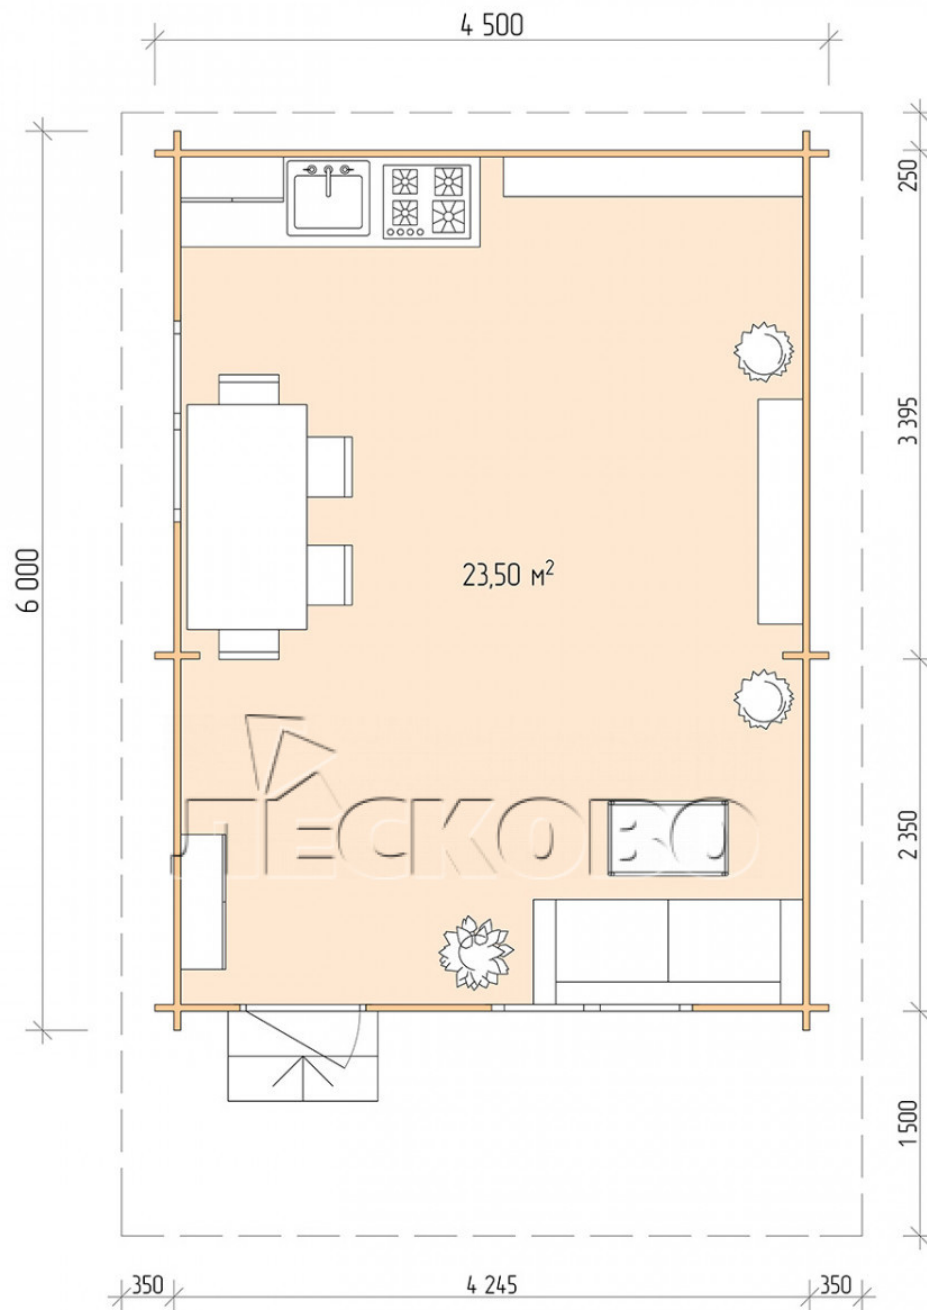

Log Cabin "DSN" series 4.5x6

Project Dimensions

4.5 × 6 / 24 m²

Full house set

3,871 €

Timber

45 MM

65 MM
+ 818 €

Project planning

4 500

6 000

Разрез

House Kit

- Wall kit: 44 × 145mm mini-chamber drying chamber with bowls for the project. The material of the tree is spruce, pine (GOST 8486). Humidity 12-14%. The height of the walls is 2.16 m;
- Logs, lower harness: board 45 × 145 mm chamber drying 10-12%;
- Floors: floorboard 35 mm, Chamber drying;
- Ceiling: imitation of a bar 20 × 135 mm, Chamber drying;
- Wooden windows, glass 4 mm, Single. Treatment with a colorless antiseptic. Hardware;

1.34×0.91 м.2 шт.

- Wooden doors;

0.84×1.885 м.
glass.1 шт.

7. Platbands: dry planed board 20 × 100 mm;

8. Roof: shingles.

9. Skirting board 35 mm.

+7 (927) 738-08-11

г. Самара, ул. Дачная, д. 28, оф. 7