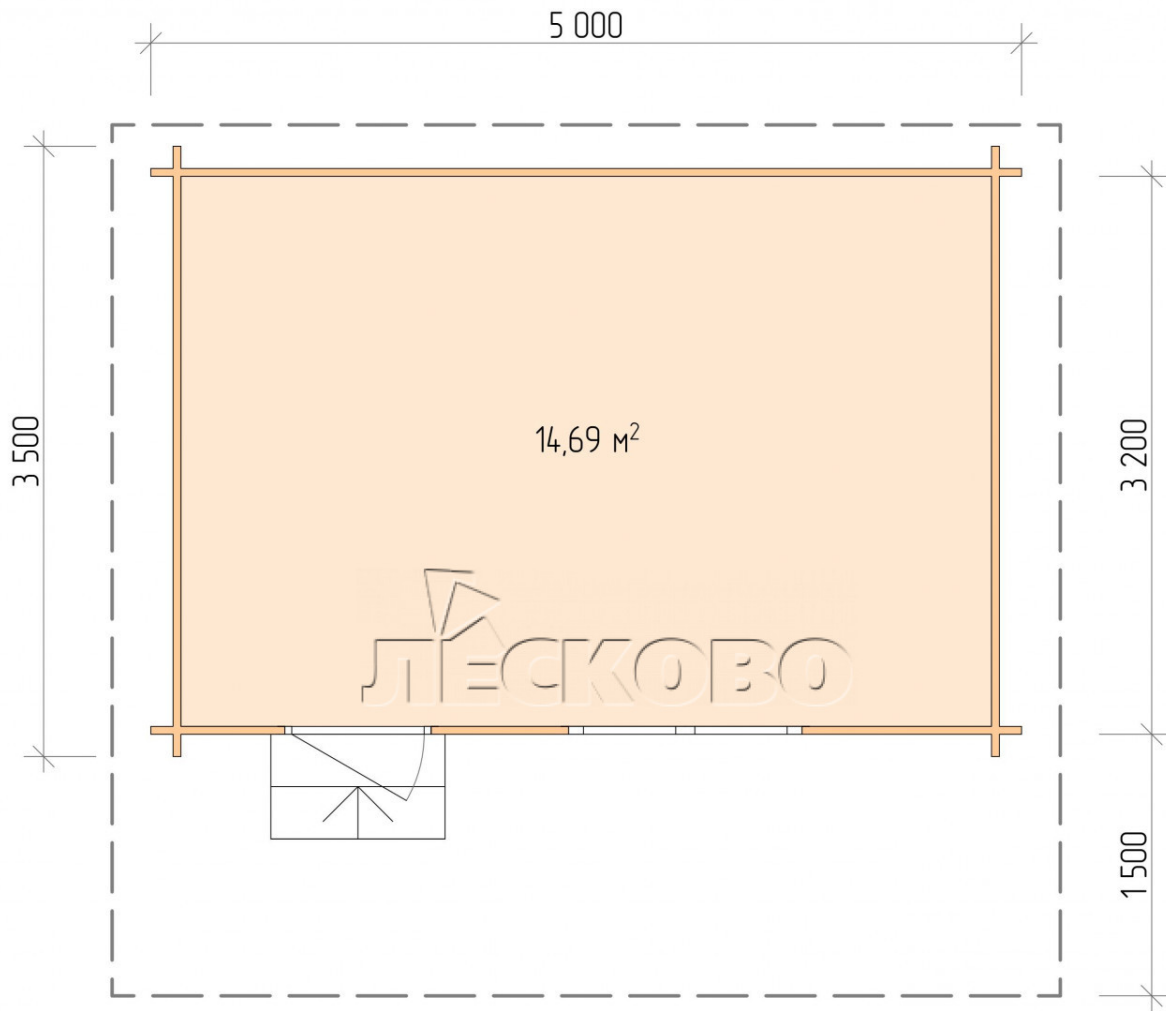

Log Cabin "DSN" series 5×3.5

Project Dimensions

5 × 3.5 / 15.1 m²

Full house set

2,794 €

Timber

45 MM

65 MM
+ 626 €

Project planning

5 000

3 500

14,69
M²

ЛЕСКОВО

Разрез

House Kit

- Wall kit: 44 × 145mm mini-chamber drying chamber with bowls for the project. The material of the tree is spruce, pine (GOST 8486). Humidity 12-14%. The height of the walls is 2.16 m;
- Logs, lower harness: board 45 × 145 mm chamber drying 10-12%;
- Floors: floorboard 35 mm, Chamber drying;
- Ceiling: imitation of a bar 20 × 135 mm, Chamber drying;
- Wooden windows, glass 4 mm, Single. Treatment with a colorless antiseptic. Hardware;

1.34×0.91 м.1 шт.

- Wooden doors;

0.84×1.885 м.

glass.1 шт.

7. Platbands: dry planed board 20 × 100 mm;

8. Roof: shingles.

9. Skirting board 35 mm.

+7 (927) 738-08-11