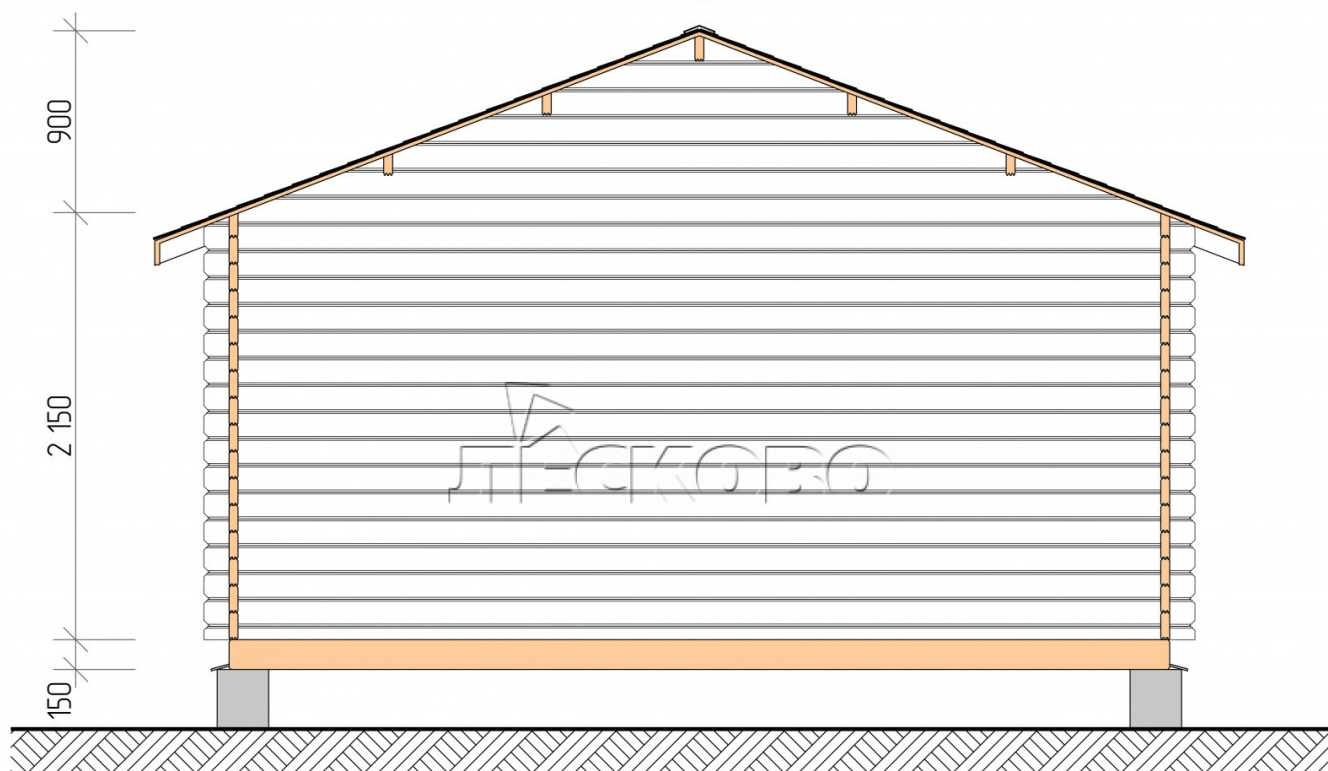

Log Cabin "DSN" series 5×3

Project Dimensions

5 × 3 / 12.7 m²

Full house set

2,588 €

Timber

45 MM

65 MM
+ 593 €

Project planning

5 000

12,36
M²

3 000

Разрез

House Kit

- Wall kit: 44 × 145mm mini-chamber drying chamber with bowls for the project. The material of the tree is spruce, pine (GOST 8486). Humidity 12-14%. The height of the walls is 2.16 m;
- Logs, lower harness: board 45 × 145 mm chamber drying 10-12%;
- Floors: floorboard 35 mm, Chamber drying;
- Ceiling: imitation of a bar 20 × 135 mm, Chamber drying;
- Wooden windows, glass 4 mm, Single. Treatment with a colorless antiseptic. Hardware;

1.34×0.91 м.1 шт.

- Wooden doors;

0.84×1.885 м.

glass.1 шт.

7. Platbands: dry planed board 20 × 100 mm;

8. Roof: shingles.

9. Skirting board 35 mm.

+7 (927) 738-08-11