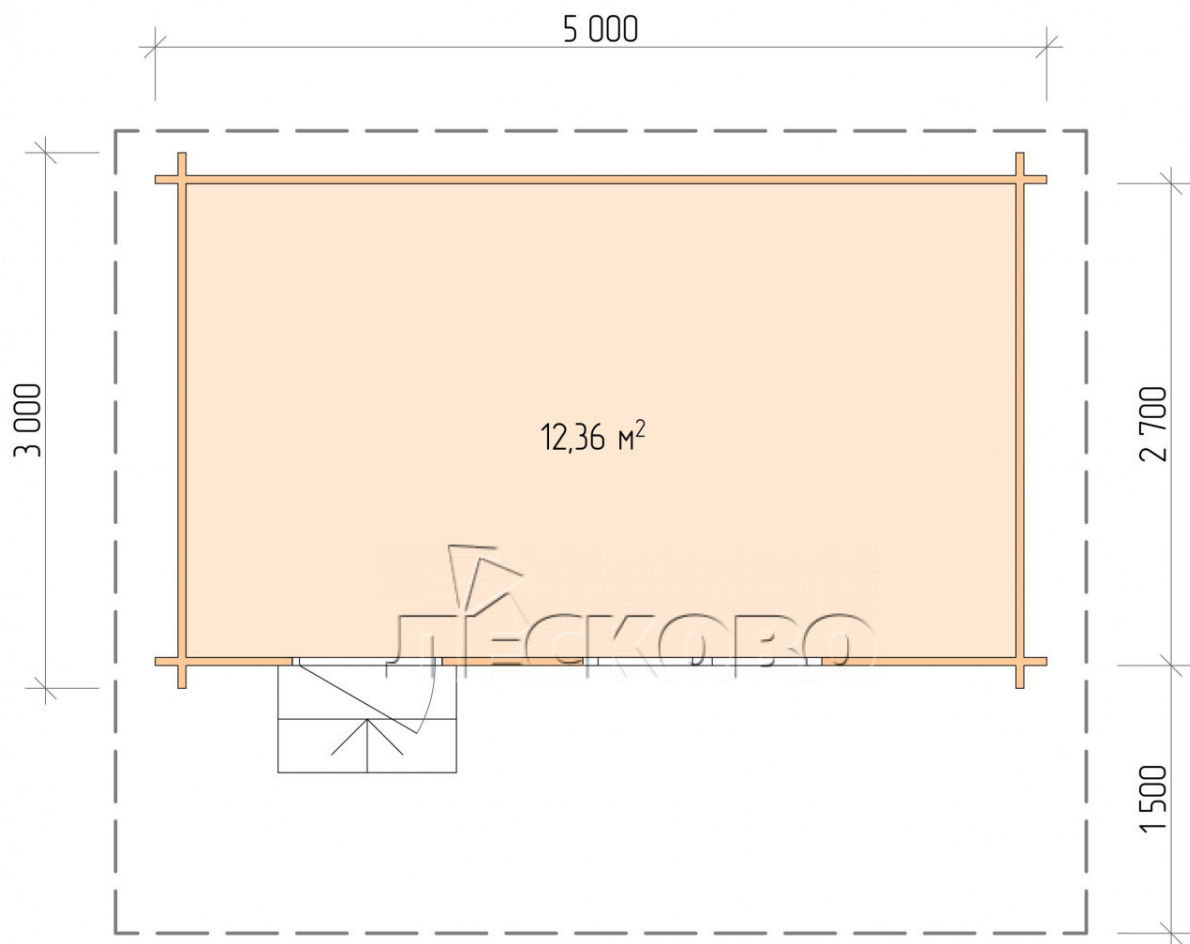

Log Cabin "DSN" series 5×3

Project Dimensions

5 × 3 / 12.7 m²

Full house set

2,588 €

Timber

45 MM

65 MM
+ 593 €

Project planning

5 000

12,36
M²

3 000

Разрез

House Kit

- Wall kit: 44 × 145mm mini-chamber drying chamber with bowls for the project. The material of the tree is spruce, pine (GOST 8486). Humidity 12-14%. The height of the walls is 2.16 m;
- Logs, lower harness: board 45 × 145 mm chamber drying 10-12%;
- Floors: floorboard 35 mm, Chamber drying;
- Ceiling: imitation of a bar 20 × 135 mm, Chamber drying;
- Wooden windows, glass 4 mm, Single. Treatment with a colorless antiseptic. Hardware;

1.34×0.91 м.1 шт.

- Wooden doors;

0.84×1.885 м.

glass.1 шт.

7. Platbands: dry planed board 20 × 100 mm;

8. Roof: shingles.

9. Skirting board 35 mm.

+7 (927) 738-08-11