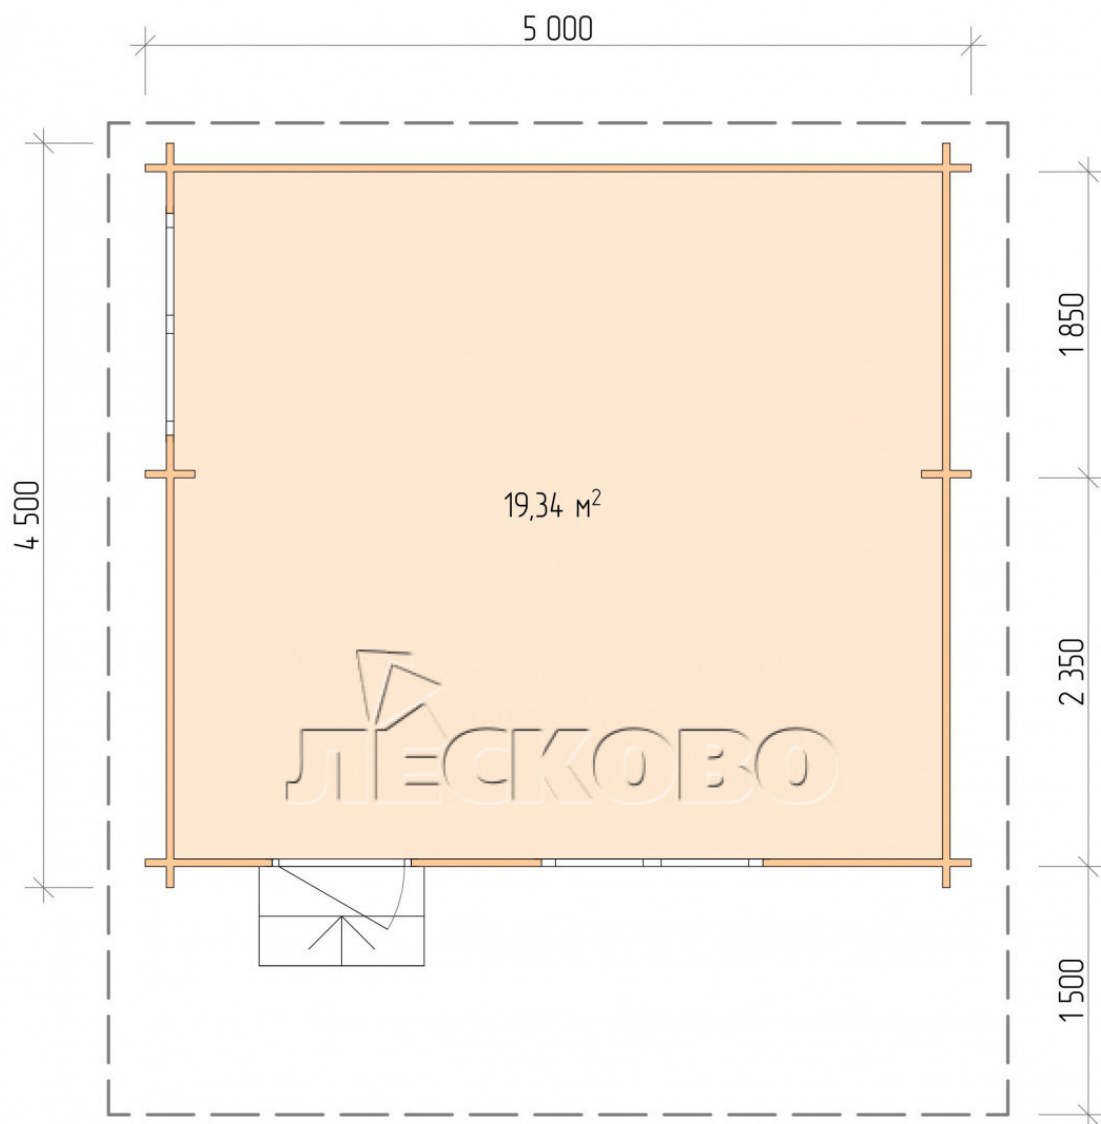

Log Cabin "DSN" series 5×4.5

Project Dimensions

5 × 4.5 / 19.8 m²

Full house set

3,325 €

Timber

45 MM

65 MM
+ 727 €

Project planning

5 000

4 500

19,34
M²

Разрез

House Kit

- Wall kit: 44 × 145mm mini-chamber drying chamber with bowls for the project. The material of the tree is spruce, pine (GOST 8486). Humidity 12-14%. The height of the walls is 2.16 m;
- Logs, lower harness: board 45 × 145 mm chamber drying 10-12%;
- Floors: floorboard 35 mm, Chamber drying;
- Ceiling: imitation of a bar 20 × 135 mm, Chamber drying;
- Wooden windows, glass 4 mm, Single. Treatment with a colorless antiseptic. Hardware;

1.34×0.91 м.2 шт.

- Wooden doors;

0.84×1.885 м.

glass.1 шт.

7. Platbands: dry planed board 20 × 100 mm;

8. Roof: shingles.

9. Skirting board 35 mm.

+7 (927) 738-08-11